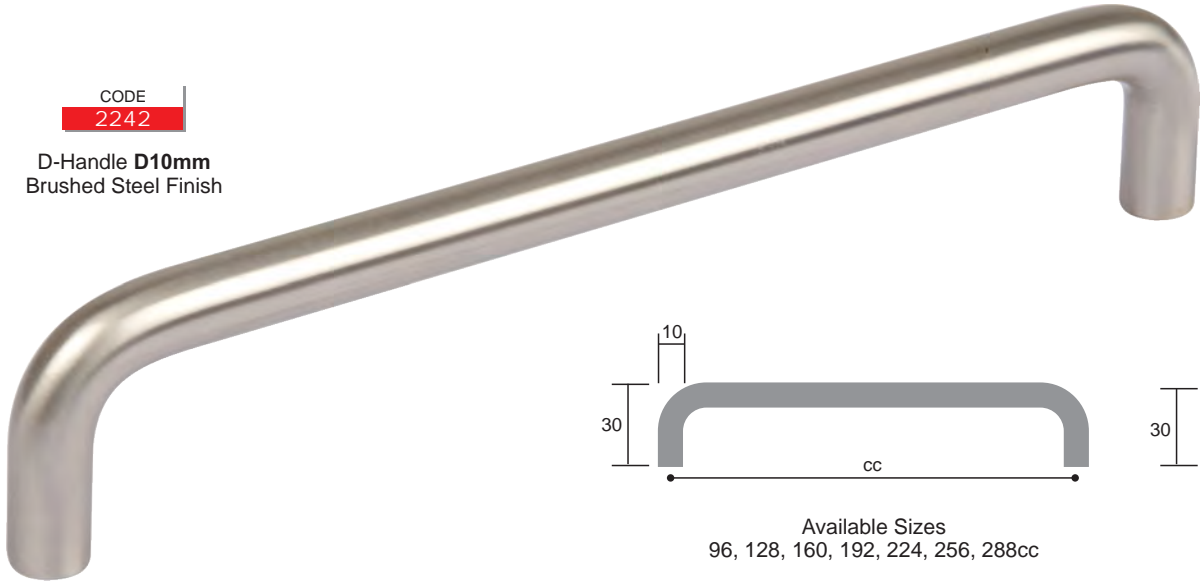

CODE

2242

D-Handle **D10mm**
Nickel Black

CODE

2242

D-Handle **D10mm**
Satin Chrome

Hollow Stainless Steel Handles

CODE
2806