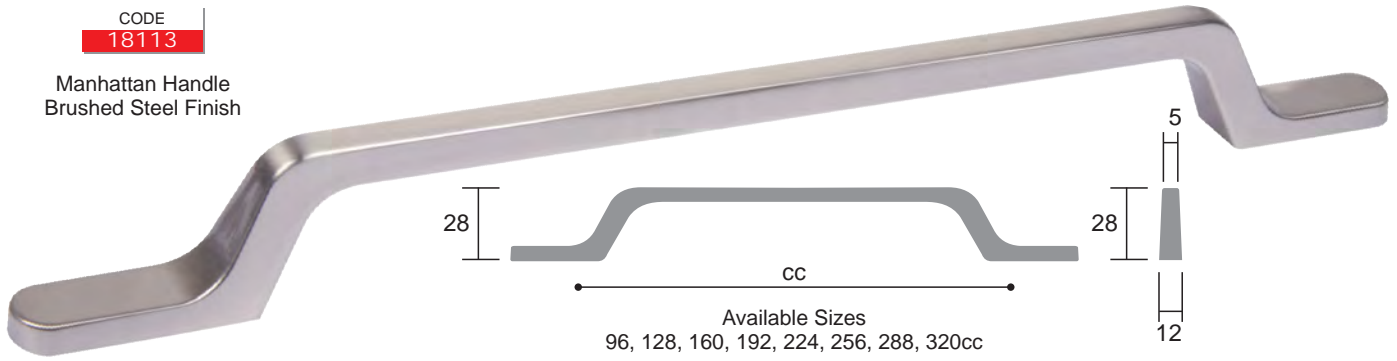

Aluminium Handles

CODE
18113

Manhattan Handle
Brushed Steel Finish