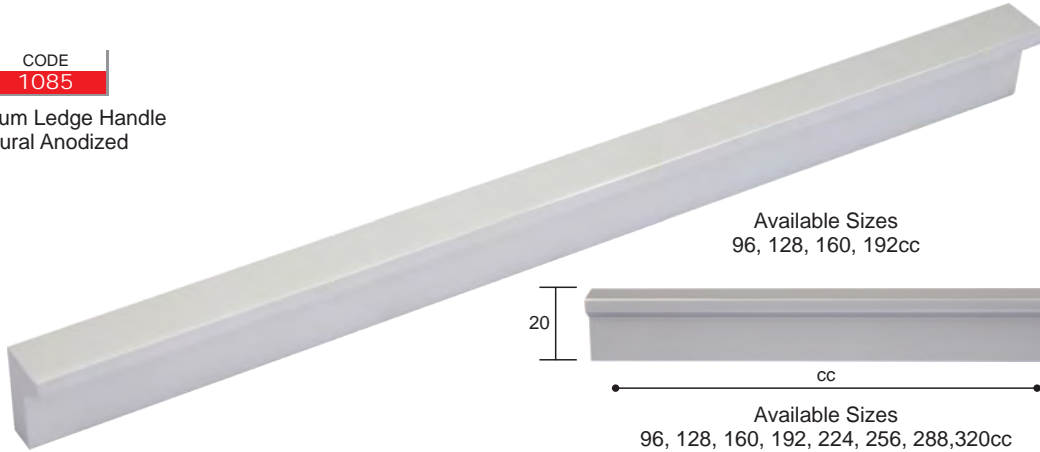

CODE
B111

Aluminium Keyhole Handle
Natural Anodized

Available Sizes
96, 128, 160, 192, 224, 256, 288, 320cc

Aluminium Handles

CODE
1085

Aluminium Ledge Handle
Natural Anodized

Available Sizes
96, 128, 160, 192cc