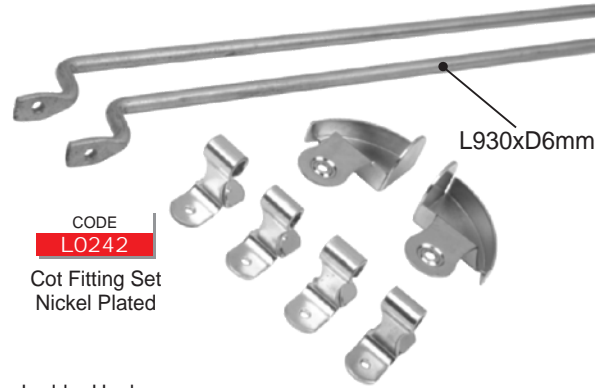

CODE
L0011-D

Toggle Lever with Catch
Brass Plated, Nickel Plated
L86mm

CODE
L0011

Toggle Lever with Catch
Brass Plated, Nickel Plated
L126mm

CODE
L0011-C

Toggle Lever with Catch
Brass Plated, Nickel Plated
L40mm

Bed Fittings, Couch Fittings & Metal Brackets

CODE
L3140
Sofa Connector
L100xW60xT2.0mm
Galvanised

CODE
MW030
Sofa Connector
L135xW55xT2.3mm
Nickel Plated

CODE
L3144
Bed Bracket Left & Right
L105xW79xT2.5mm
Galvanised

CODE
L0242
Cot Fitting Set
Nickel Plated

CODE
TH363

Bed Bracket (8 Piece Set)
L135xT1.2mm
Brass Plated

CODE
L1873 Bed Bracket Set
L85xW25mm

CODE
L1226

Ladder Hook
Nickel Plated
L65xW20xT2.0mm

CODE
L4305
Bracket
L37xW27xT2.0mm
Brass Plated

CODE
L0272S

Straight
Available Sizes
L45xW45mm, L65xW65mm

Leg Plates
Available in
Brass Plated
or Nickel
Plated

CODE
L0272

Splayed
Available Sizes
L45xW45mm, L65xW65mm

CODE
L2062

Table Bracket
Extra Large
L115xH70xT2.0mm
Brass Plated