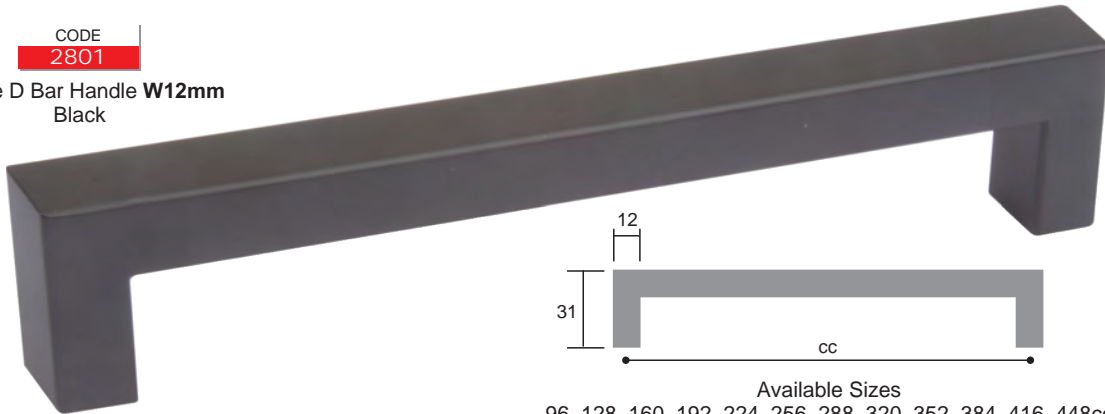

CODE
2801
Square D Bar Handle **W12mm**
Black

Available Sizes
96, 128, 160, 192, 224, 256, 288, 320, 352, 384, 416, 448cc