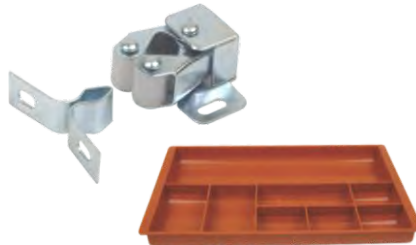

Catches & Plastic Fittings 27