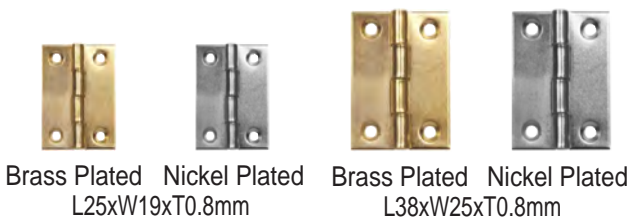

Slide-On Hinges - 26mm (Hinge & Plate)

Glass Door Hinges - 26mm (Hinge & Plate) & Hinge Covers

Hinge Covers

Hinge Repair Kit

CODE
MC210

Kit comprises
2 pre-punched
stainless steel plates
(H90xW46)
12xCSK Chipboard
Screws
Hinge not included

H70xW45xT1.2mm
(Pairs)

5 Knuckle Self-Closing Hinges

CODE
2002

H70xW50xT1.2mm
(Pairs)

Butt Hinges

CODE
480
(Pairs)

No. 5 Hinges

CODE
H5

Brass Plated
Nickel Plated
L65xW32xT1.2mm

Easyfit Hinges

CODE
365

(Pairs)

Brass Plated
Nickel Plated
L40xT1.2mm

CODE
31055

(Pairs)

Brass Plated
Nickel Plated
L55xT1.2mm