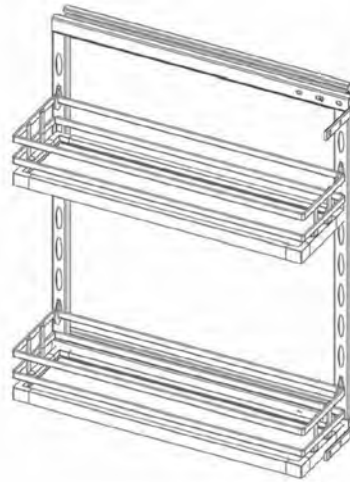

Crockery Storage

CODE
09188
Expandable Dish Rack Grey

Pull Out Organisers

CODE

J017

Corner Basket
900 Unit Black

900 Cabinet:
W675xD470xH515mm
(Available in Left or Right Hand Side)

CODE