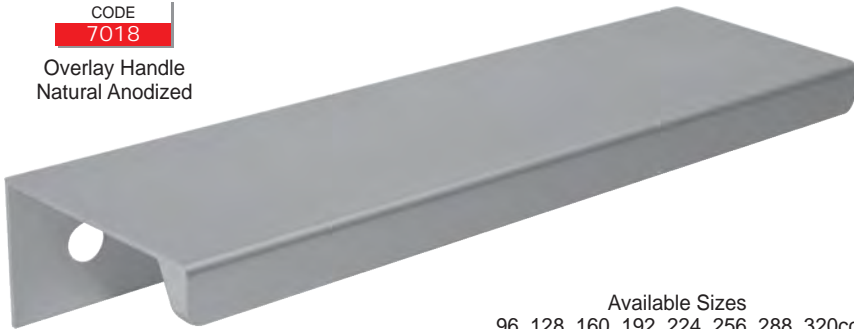

Available Sizes
96, 128, 160, 192, 224, 256, 288, 320cc

CODE
7018

Overlay Handle
Natural Anodized

Available Sizes
96, 128, 160, 192, 224, 256, 288, 320cc

CODE
7018

Overlay Handle
Black

Available Sizes
96, 128, 160, 192, 224, 256, 288, 320cc