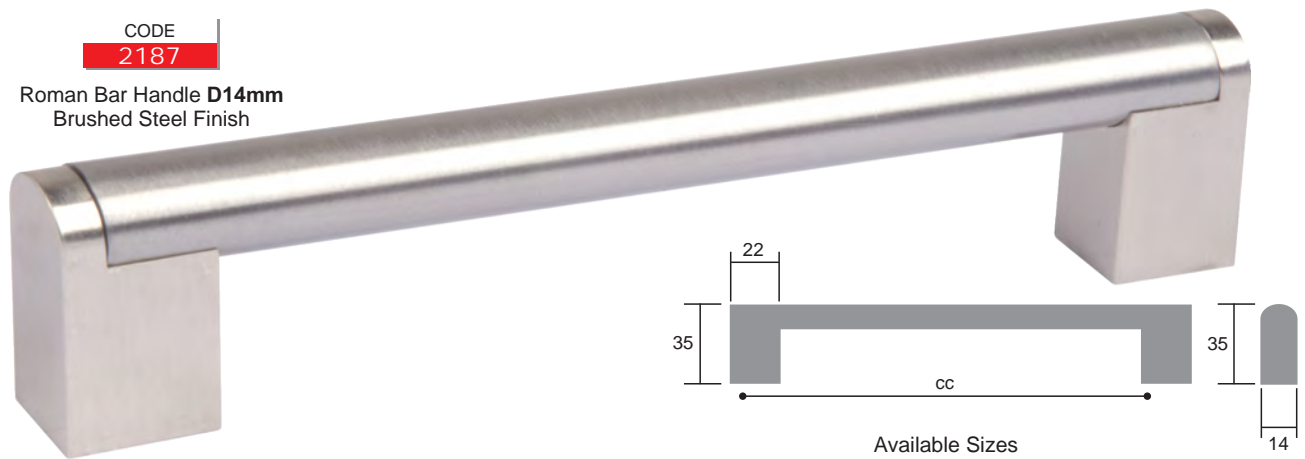

Available Sizes
96, 128, 160, 192, 224, 256, 288, 320, 352, 384, 416, 448, 1200cc

CODE
2189

Oval Bar Handle **W19mm**
Brushed Steel Finish