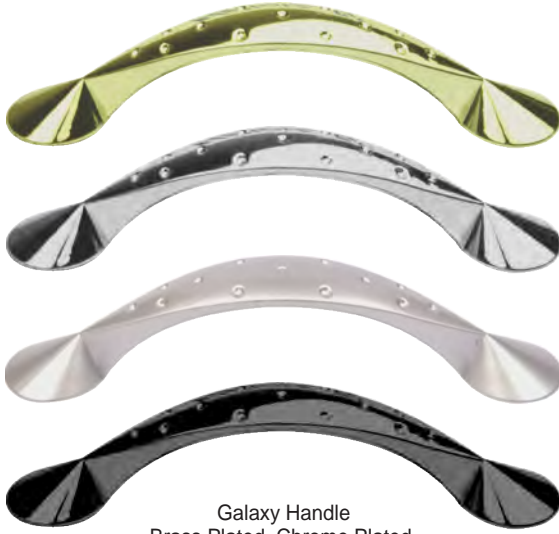

CODE
HP570

Pointed Flat Handle
Brass Plated, Chrome Plated,
Satin Chrome, Nickel Black

Plastic Handles

Handles 96cc

CODE
HP1012

Galaxy Handle
Brass Plated, Chrome Plated,
Satin Chrome, Nickel Black

CODE
HP295

Clover Handle
Brass Plated, Chrome Plated,
Satin Chrome, Nickel Black

CODE
LIN

Linea Handle
Brass Plated, Chrome Plated,
Satin Chrome, Antique Brass

CODE
HP1146

Bar Handle
Brass Plated, Chrome Plated,
Satin Chrome, Nickel Black