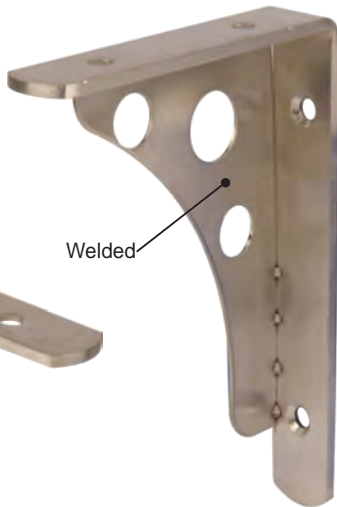

Light Duty
Steel Shelf Brackets
Powder Coated
See Page 131
for Available Sizes

CODE

BJ

White

Black

Heavy Duty Steel Shelf
Brackets Powder Coated
See Page 131
for Available
Sizes

CODE

SRR

Stainless Steel Shelf Brackets (Welded)
Available Sizes
150, 200, 250mm
(Pairs)

Welded

Removable

CODE

SSR

Stainless Steel Shelf Brackets (Removable)
Available Sizes
150, 200, 250mm
(Pairs)

White

Black