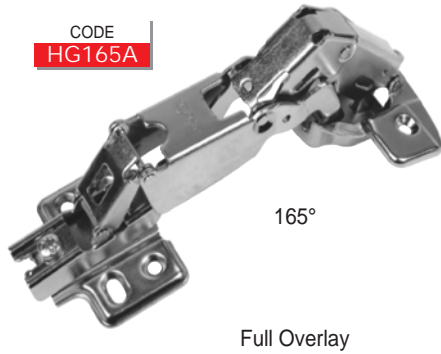

Slide-On Hinge - 35mm, 4 Hole Plate (45cc configuration) (Hinge & Plate) 165°