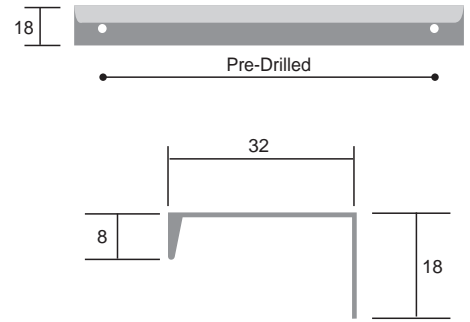

Available Sizes
96, 128, 160, 192, 224, 256, 288, 320cc

CODE
7018

Overlay Handle
Natural Anodized

Available Sizes
96, 128, 160, 192, 224, 256, 288, 320cc

CODE
7018

Overlay Handle
Black

Available Sizes
96, 128, 160, 192, 224, 256, 288, 320cc