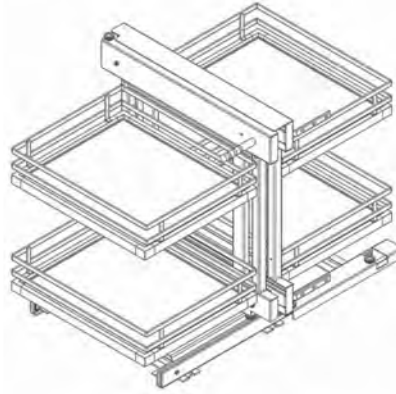

Pull Out Organisers

CODE

J017

Corner Basket
900 Unit Black

900 Cabinet:
W675xD470xH515mm
(Available in Left or Right Hand Side)