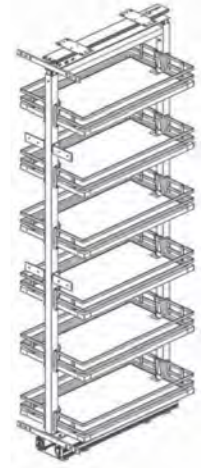

CODE

J022

Larder Unit 6 Layer
450mm Black

450 Cabinet:
W385xD500xH1850-2150mm