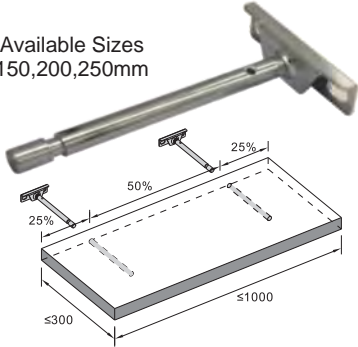

Floating Shelf Systems

CODE

L2889

Concealed Floating Shelf Brackets
Available Sizes L80xW20mm,
L100xW20mm, L150xW20mm
Yellow Zinc Plated

CODE

L150PS

CODE

L200PS

Floating Shelf Supports
Available Sizes
150, 200mm

CODE

GB0010

Concealed Floating Shelf Bracket W10mm

Available Sizes
150,200,250mm

CODE

ZDS003

Floating Vanity Brackets (Set) White