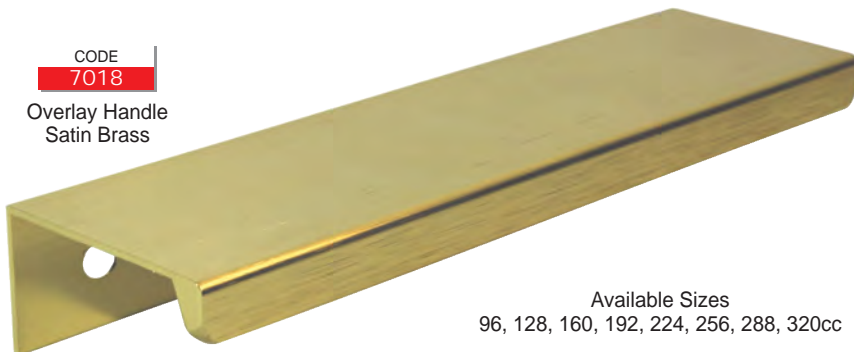

CODE
7018

Overlay Handle
Satin Brass

Available Sizes
96, 128, 160, 192, 224, 256, 288, 320cc