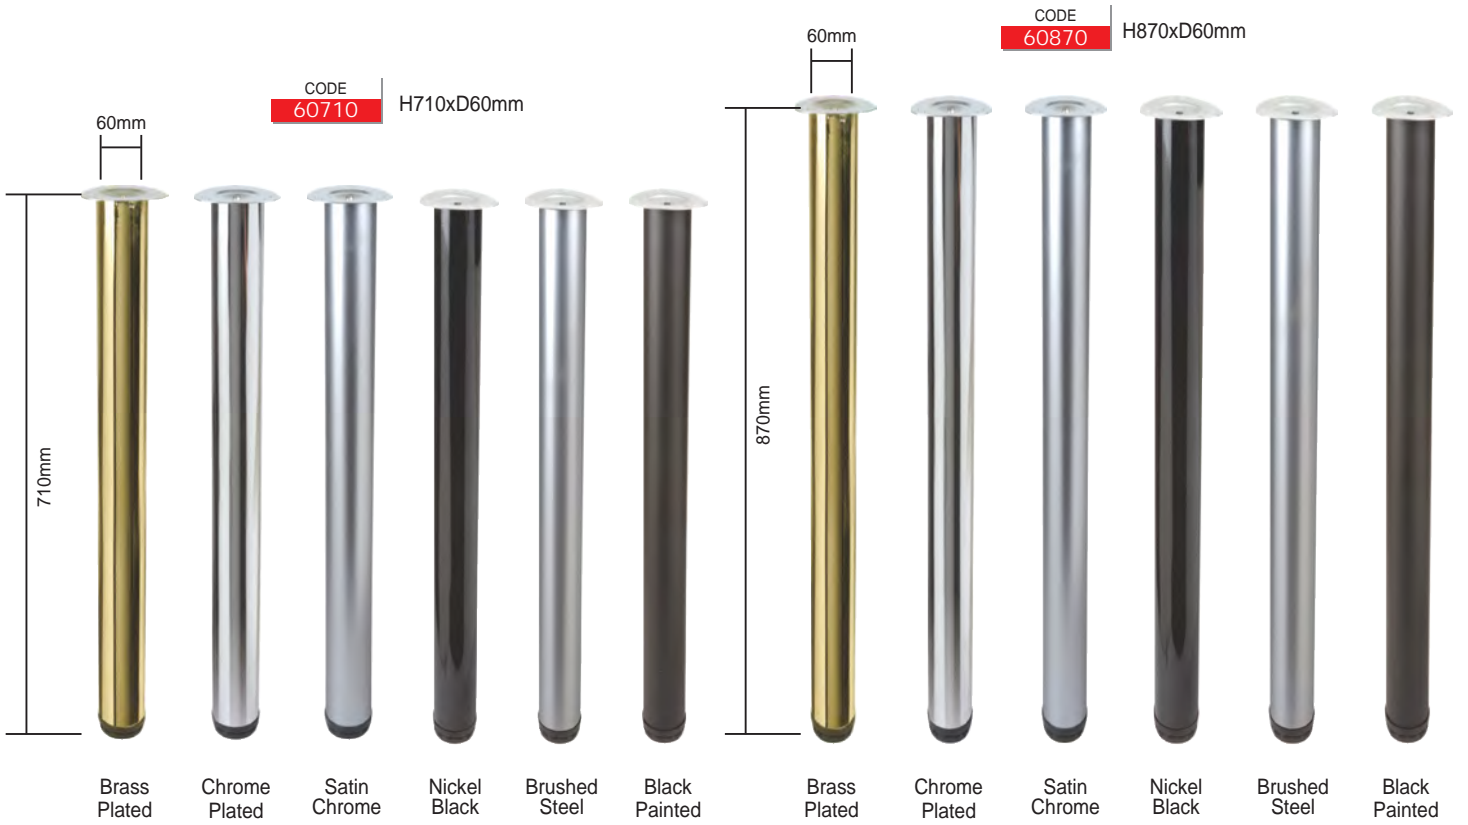

Kitchen Legs (60mm Slimline)