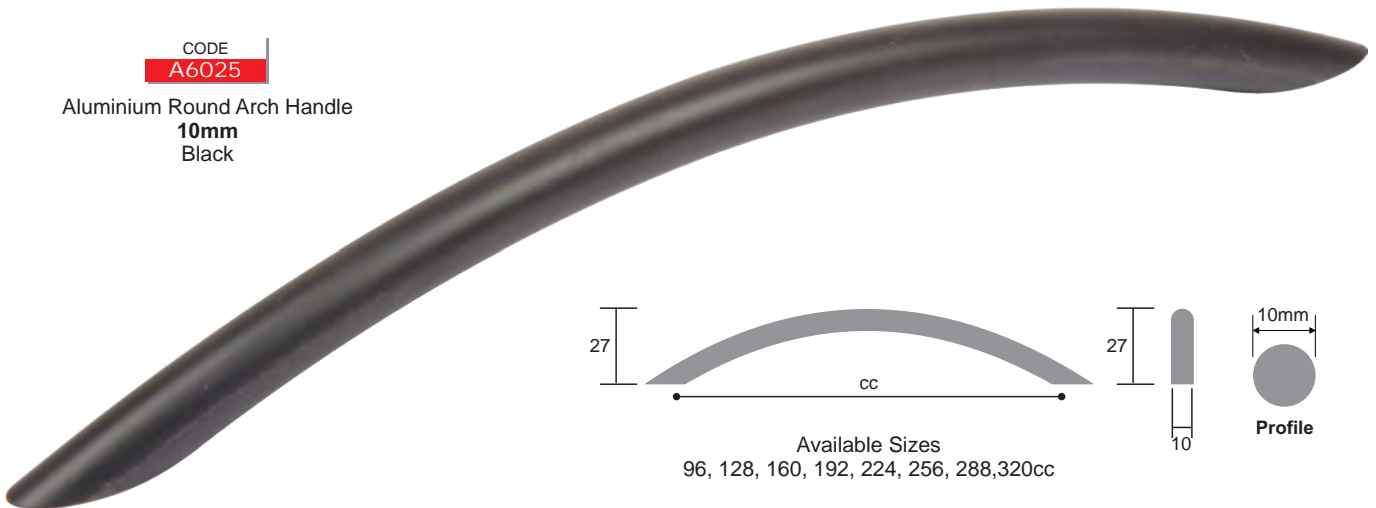

Available Sizes
96, 128, 160, 192, 224, 256, 288, 320cc