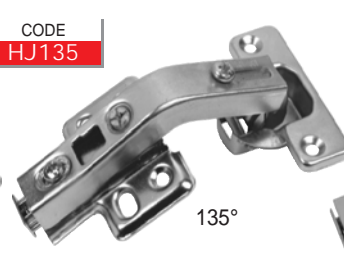

Slide-On Hinges - 35mm, 4 Hole Plate (Hinge & Plate) 30°, 90° & 135°

Slide-On Hinges - 35mm, 4 Hole Plate (Hinge & Plate) 45°

270° Hinge - 35mm

Soft Close Clip-On Hinges - 35mm, 4 Hole Plate (45cc configuration) 45°, 90°, 135° & 165°

Interchangeable Clip-On Hinge Series - 35mm, 2 Hole Plate (45cc configuration) with Euro Screws & Dowels (Hinge & Plate)

Available in Standard or Soft Close

CODE HV98A

Full Overlay

CODE HV98B

Half Overlay

CODE HV98C