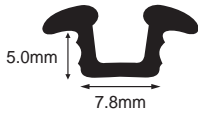

Single Plastic Tracks

Double Plastic Tracks

CODE
TR

Single Track - 3.0m Lengths
White, Black, Brown, Tan