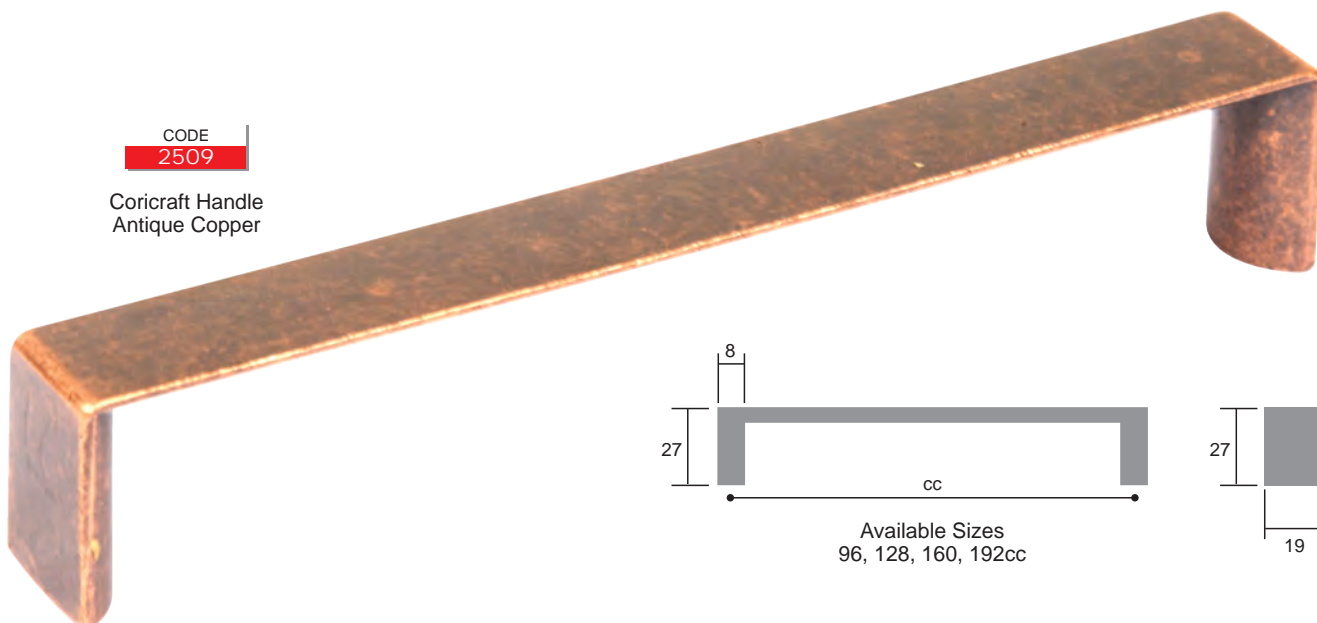

CODE
2509

Coricraft Handle
Antique Copper