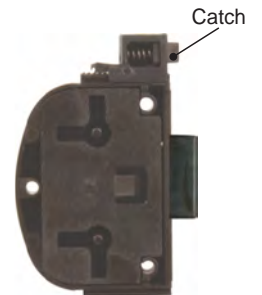

CODE
CL76

With 2 Keys, Brass Plated
L76mm

Plastic Locks

CODE
LK-3P

All Plastic Lock
Brown, Black, White
L20mm

CODE
LK-SA-BN

Plastic Lock with Steel Tongue
Brown
L20mm

CODE
PLC