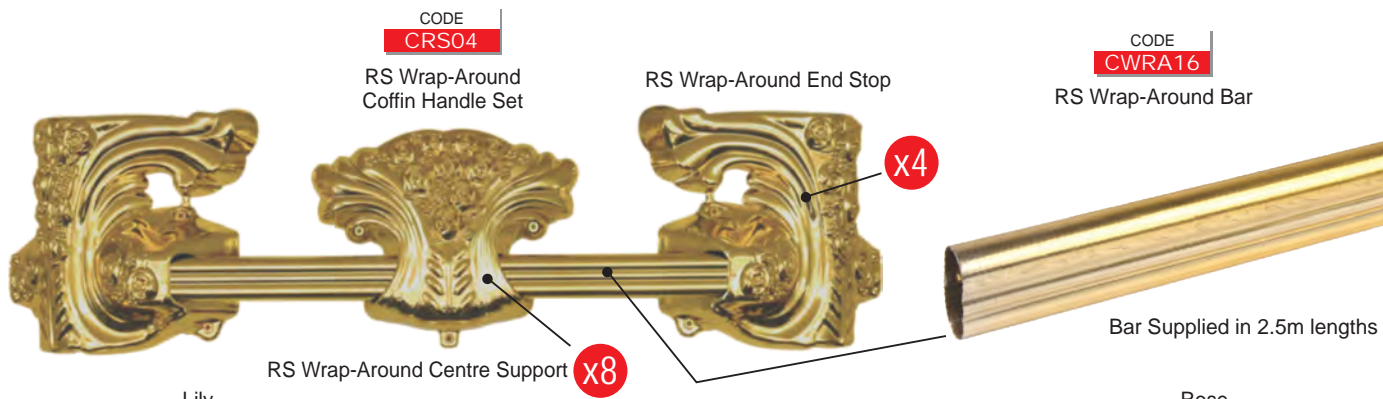

Rose
Size: H120xW25mm

Each Set Contains: 6 Handles, 1 Name Plate,
1 Lily, 1 Rose, 6 Thumbscrews, 6 Escutcheons

x1

x1

Adult Name Plate
W170mm

Escutcheon
& Thumbscrew **x6**

x1

Coffin Handles & Decorations