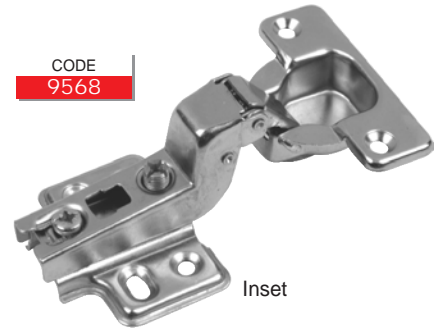

Knobs 124-127

Escutcheons 128

Coffin Handles & Decorations 129-130

Slide-On Hinges - 35mm, 4 Hole Plate (45cc configuration) (Hinge & Plate)

Slide-On Hinges - 35mm, 4 Hole Plate (42cc configuration) with Euro Screws & Dowels (Hinge & Plate)

Soft Close Clip-On Hinges - 35mm, 4 Hole Plate (45cc configuration) (Hinge & Plate) Black

Clip-On Hinges - 35mm, 4 Hole Plate (45cc configuration) (Hinge & Plate)

Soft Close Clip-On Hinges - 35mm, 4 Hole Plate (45cc configuration) (Hinge & Plate)