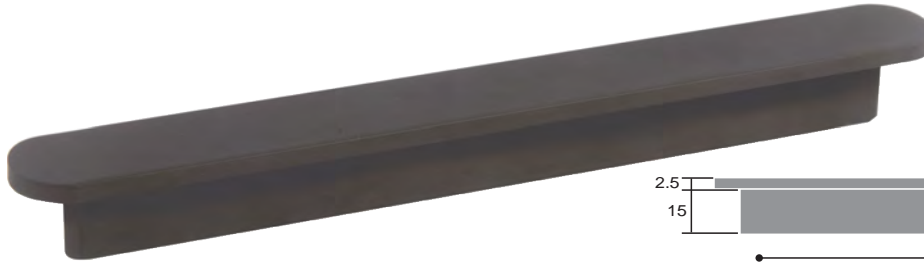

CODE
D199

Bauhaus Handle
Black