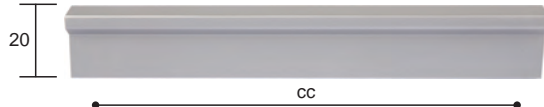

CODE
B111

Aluminium Keyhole Handle
Natural Anodized

Available Sizes
96, 128, 160, 192, 224, 256, 288, 320cc

Aluminium Handles

CODE
1085

Aluminium Ledge Handle
Natural Anodized

Available Sizes
96, 128, 160, 192cc