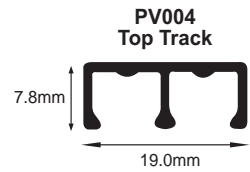

Single Plastic Tracks

Double Plastic Tracks

CODE
TR

Single Track - 3.0m Lengths
White, Black, Brown, Tan

CODE
PV003

Bottom Track - 3.0m Lengths
White, Black, Brown, Tan

CODE
PV004

Top Track - 3.0m Lengths
White, Black, Brown, Tan