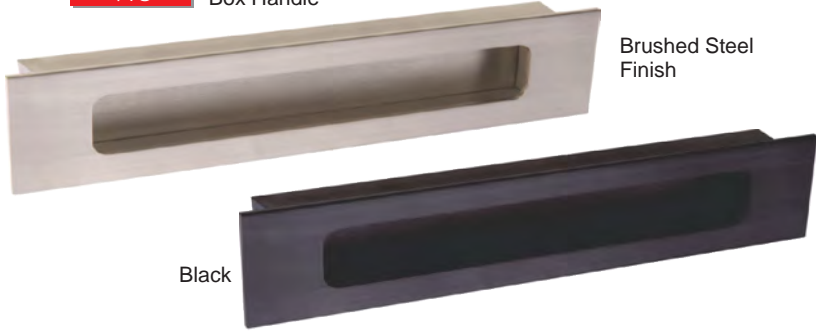

Coricraft Handle
Antique Copper

CODE
2509

Coricraft Handle
Antique Pewter

Post Box Handles - Aluminium

CODE
418 | Recess Post
Box Handle

Available Sizes
96, 128, 160, 192, 224, 256, 288, 320cc

Handles 96cc

CODE
6120 | Handle Recess Square
W43xL107
Natural Anodised