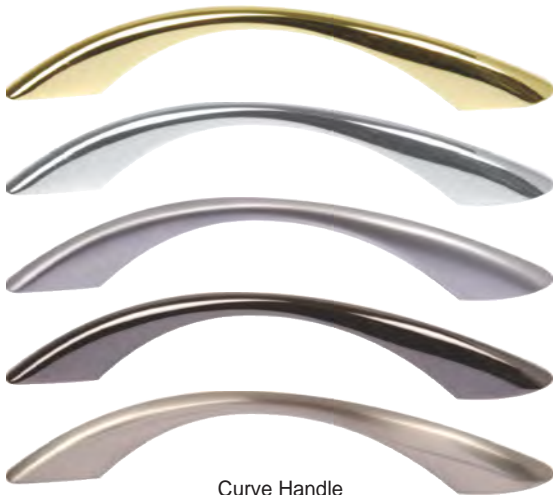

Curve Handle
Brass Plated, Chrome Plated,
Satin Chrome, Nickel Black,
Brushed Steel

CODE
0601