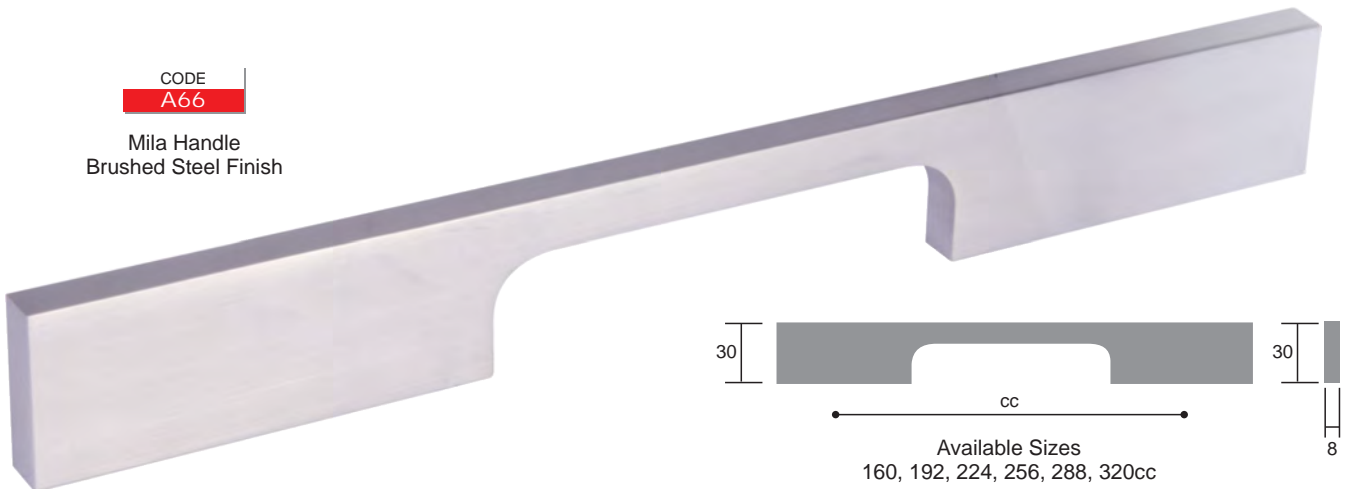

CODE
A66
Mila Handle
Brushed Steel Finish