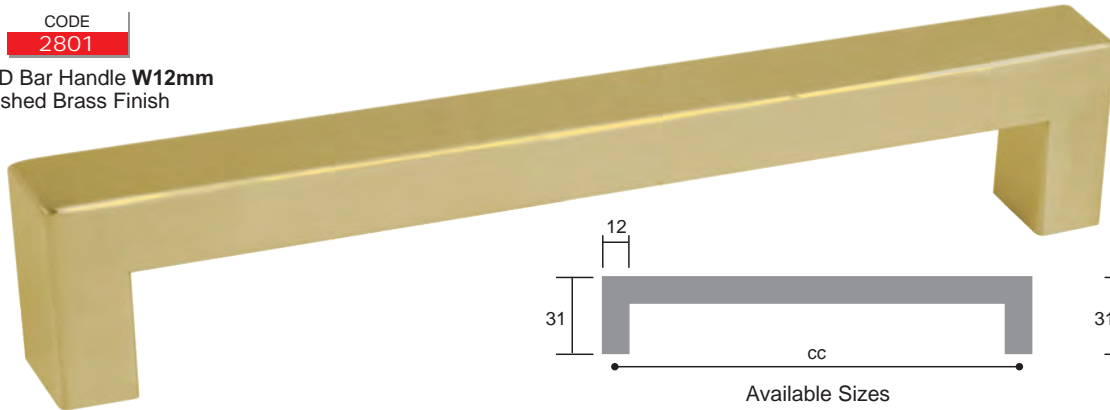

CODE
2801
Square D Bar Handle **W12mm**
Brushed Brass Finish

Available Sizes
96, 128, 160, 192, 224, 256, 288, 320, 352, 384, 416, 448cc