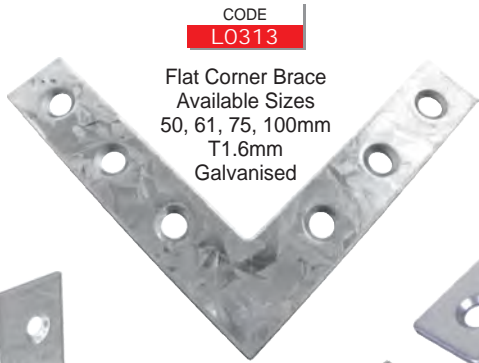

CODE
HO19

Bent Shelf Bracket
L49/36xW49xT1.2mm
White

Metal Brackets

CODE
H19Z
Z Clip
L38xW19xT1.6mm
Nickel Plated

CODE
TH319
Bracket 45°
L25/25xW16xT2.0mm
Nickel Plated

CODE
BR47
Bracket
L47xW20xT1.8mm
Nickel Plated

CODE
BR25
Bracket
L25/25xW16xT1.8mm
Nickel Plated

CODE
BR50
Bracket
L50/50xW16 xT1.8mm
Nickel Plated

Corner Braces, T Braces & Mending Plates

CODE
L0313
Flat Corner Brace
Available Sizes
50, 61, 75, 100mm
T1.6mm
Galvanised

CODE
L0418
T Brace
Available Sizes
75, 100mm
T1.6mm
Galvanised

CODE
L0420
Corner Brace
Available Sizes
25, 50, 64, 75, 100mm
T1.6mm
Galvanised

CODE
L0421
Mending Plate
Available Sizes
50, 100, 125, 150, 200mm
T1.6mm
Galvanised