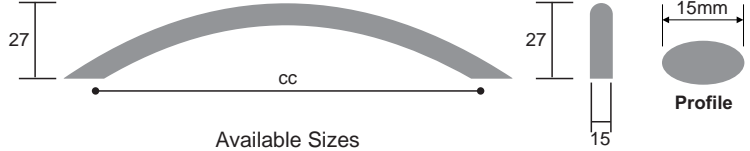

Aluminium Handles

CODE

H465

Aluminium Oval Arch Handle
15mm
Natural Anodized

Available Sizes
96, 128, 160, 192, 224, 256, 288, 320cc

CODE

A6025

Aluminium Round Arch Handle
10mm
Natural Anodized