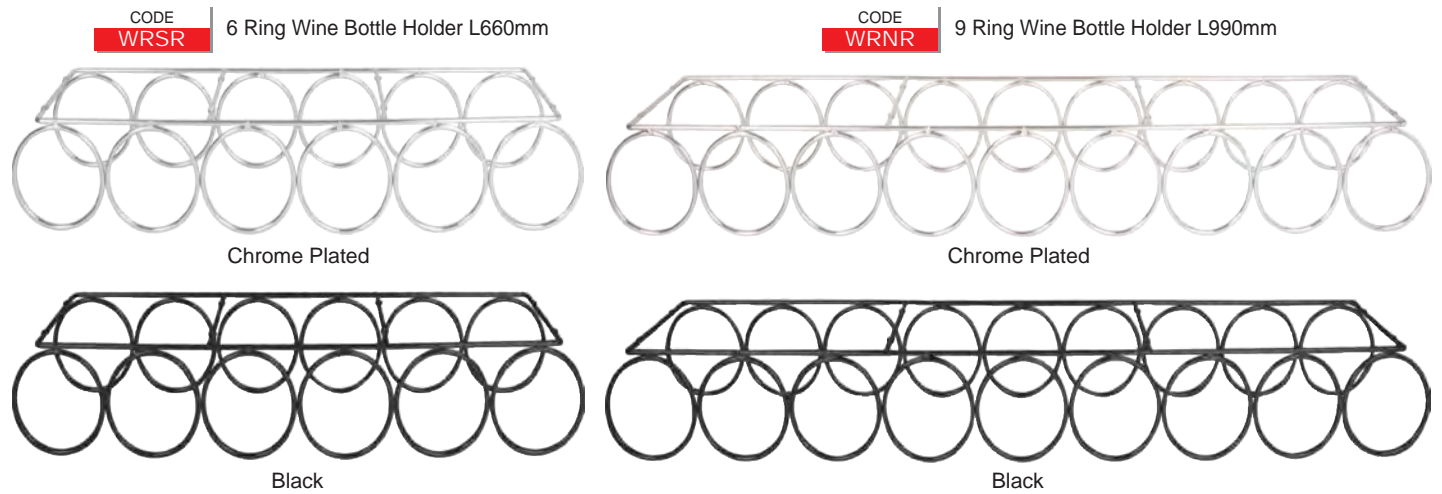

Wine Glass & Bottle Holders