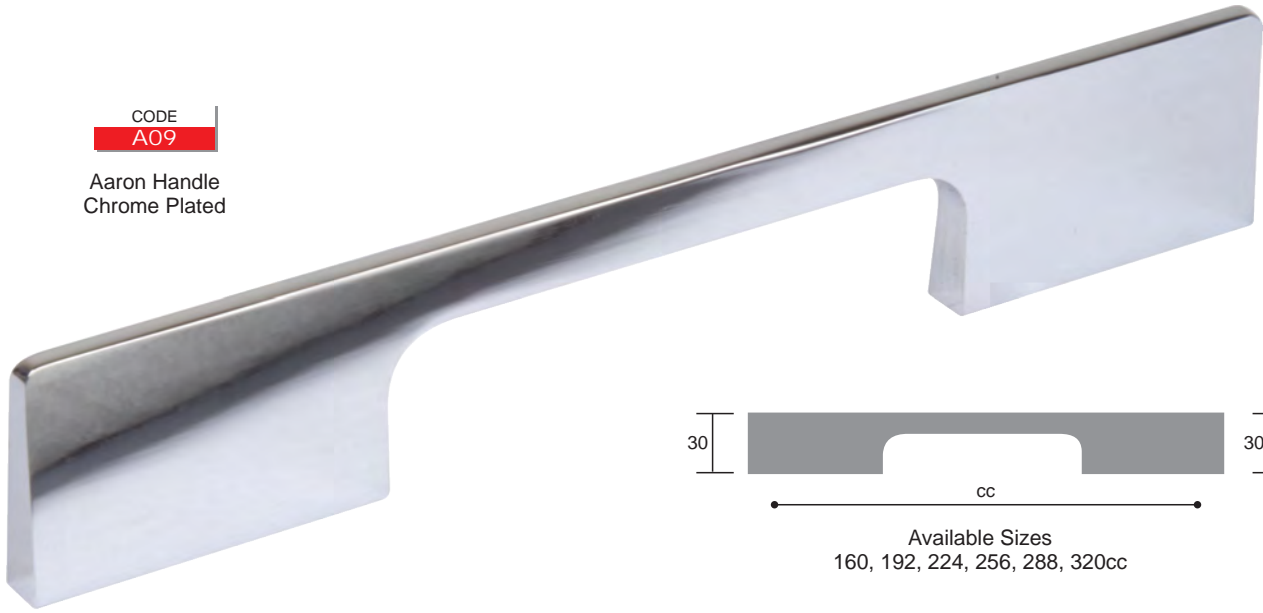

Aluminium Handles

CODE

A09

Aaron Handle
Chrome Plated