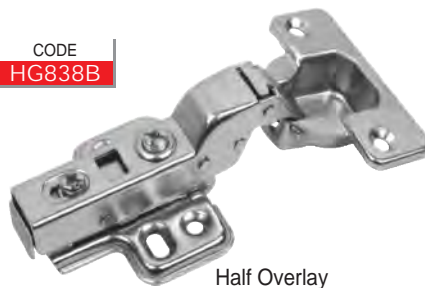

Soft Close Clip-On Hinges - 35mm, 4 Hole Plate (45cc configuration) (Hinge & Plate)