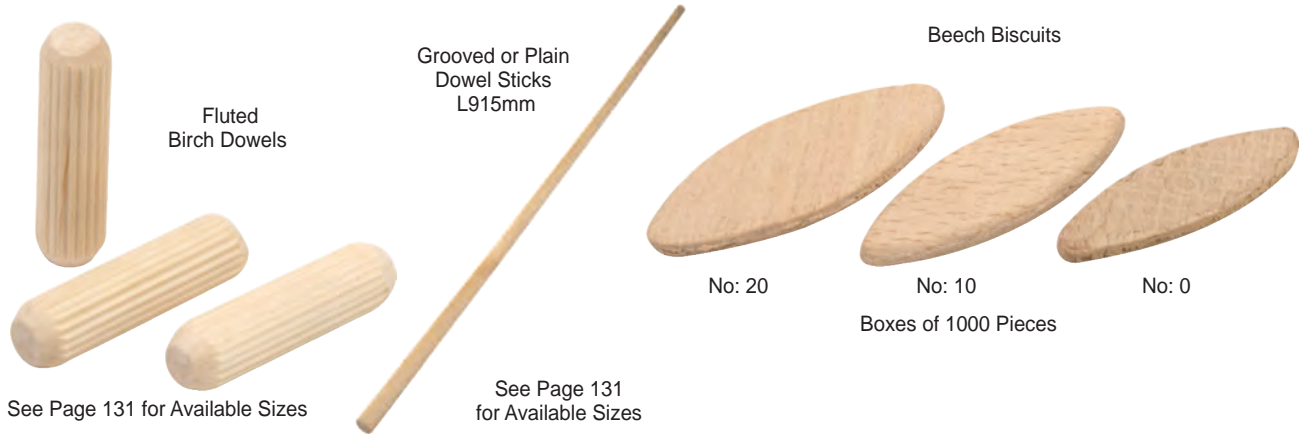

Dowels, Dowel Sticks & Biscuits