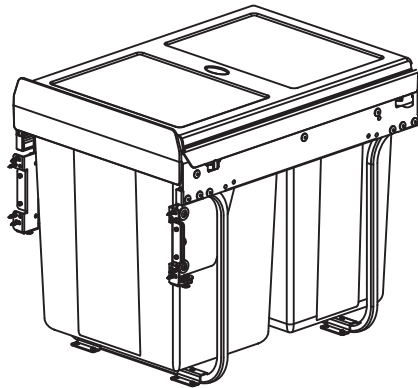

Enviro Bins - Base Mounted

CODE
JC603

Pull Out 1x20+1x10 Litre Enviro Bin for 300mm Cabinet
Soft Close Slides - L403xW264xH367mm

CODE
JC606

Pull Out 2x20 Litre Enviro Bin for 450mm Cabinet
Soft Close Slides - L475xW388xH410mm

CODE
JC602

Pull Out 2x20 Litre Enviro Bin for 400mm Cabinet
Soft Close Slides - L480±5xW265±5xH415±5mm