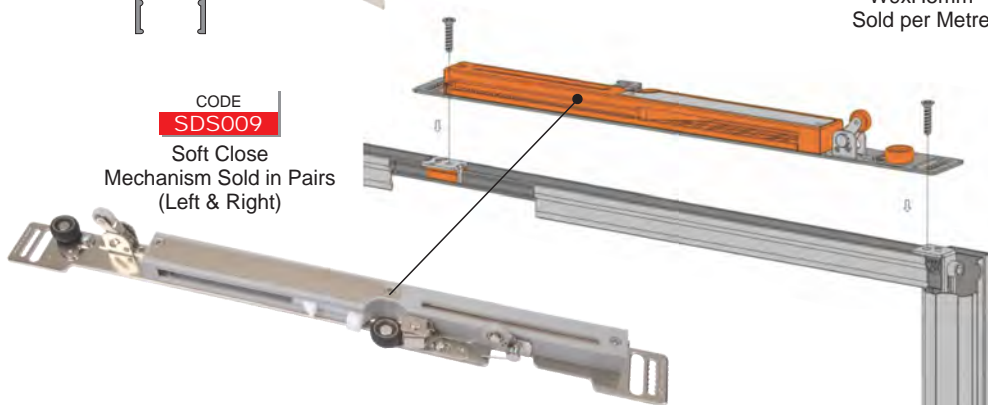

CODE **SDS005** Handle Profile
Anodized 2.7m Lengths

CODE **SDS010** Self Adhesive Brush
W9xH5mm Sold per Metre

CODE **SDS009** Soft Close Mechanism Sold in Pairs (Left & Right)