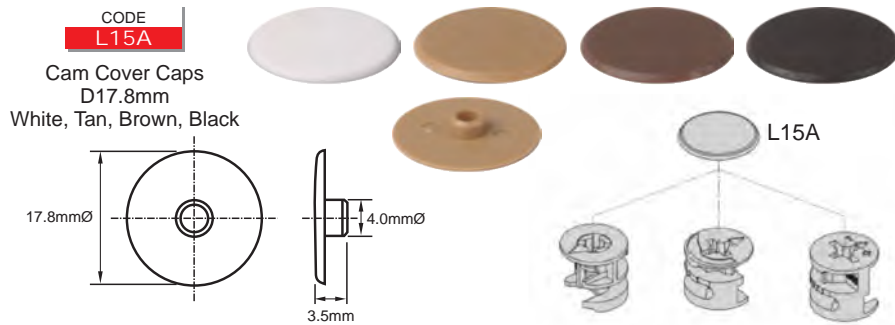

Cam Cover Caps