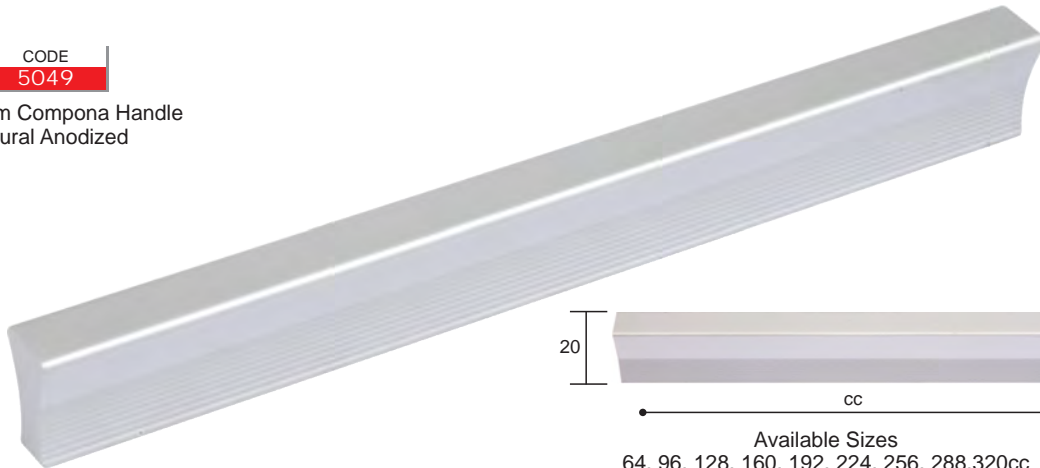

Available Sizes
96, 128, 160, 192, 224, 256, 288, 320cc

CODE
1166

Aluminium Railway Handle
Natural Anodized

Available Sizes
96, 128, 160, 192, 224, 256, 288, 320cc

CODE
5049

Aluminium Comcona Handle
Natural Anodized