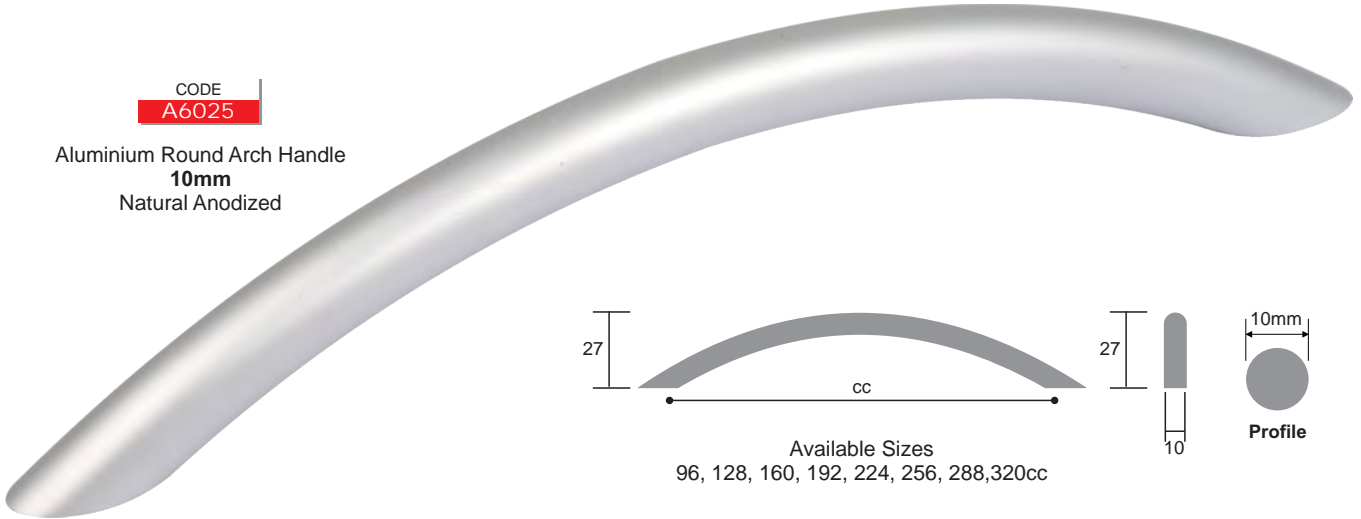

H465

Aluminium Oval Arch Handle
15mm
Natural Anodized

Available Sizes
96, 128, 160, 192, 224, 256, 288, 320cc

CODE

A6025

Aluminium Round Arch Handle
10mm
Natural Anodized

Available Sizes
96, 128, 160, 192, 224, 256, 288, 320cc