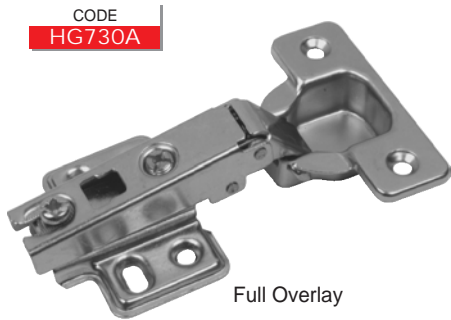

CODE S165
165°

Universal Base Plates (Base Plates are Interchangeable)

CODE BASE
Plate 2 Hole With Euro Screws

CODE BASE4
Plate 4 Hole

CODE BASE3D
Plate 3D

Soft Close Slide-On Hinges – 35mm, 4 Hole Plate (45cc configuration) (Hinge & Plate) (Economy)

Slide-On Hinges - 26mm (Hinge & Plate)

Glass Door Hinges - 26mm (Hinge & Plate) & Hinge Covers

Hinge Covers

Hinge Repair Kit

CODE
MC210

Kit comprises
2 pre-punched
stainless steel plates
(H90xW46)
12xCSK Chipboard
Screws
Hinge not included