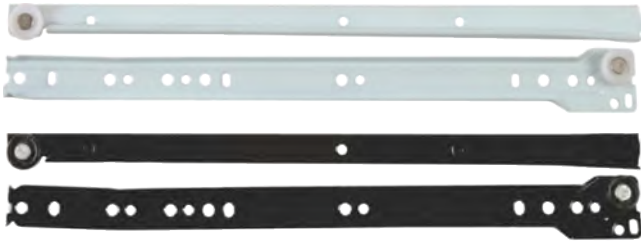

Drawer Runners

CODE
102 SERIES | T1.0mm Drawer Runners Bottom Mounted
Lengths Available 250, 300, 350, 400, 450,
500, 550, 600mm (Pairs) **Available in White or Black**