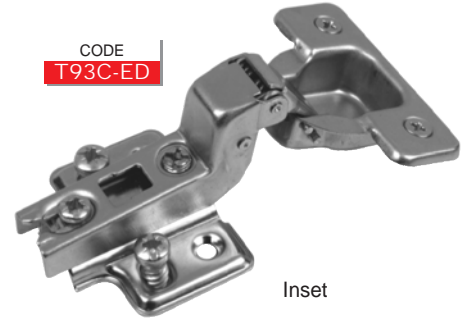

Knobs 124-127

Escutcheons 128

Coffin Handles & Decorations 129-130

Slide-On Hinges - 35mm, 4 Hole Plate (45cc configuration) (Hinge & Plate)

Slide-On Hinges - 35mm, 4 Hole Plate (42cc configuration) with Euro Screws & Dowels (Hinge & Plate)

Soft Close Clip-On Hinges - 35mm, 4 Hole Plate (45cc configuration) (Hinge & Plate) Black

Clip-On Hinges - 35mm, 4 Hole Plate (45cc configuration) (Hinge & Plate)

Soft Close Clip-On Hinges - 35mm, 4 Hole Plate (45cc configuration) (Hinge & Plate)