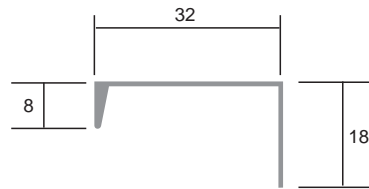

Aluminium Handles - 3m Lengths (Cut & Drill to Required Spec.)

CODE

492

Overlay Handle
Brushed Steel Finish

CODE

492

Overlay Handle
Natural Anodized
Aluminium

CODE