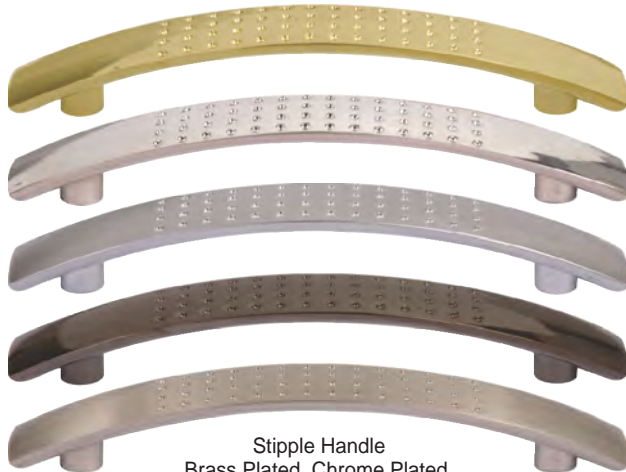

Handles 128cc

CODE
B147

New Moon Handle
Brass Plated, Chrome Plated,
Satin Chrome, Nickel Black,
Brushed Steel

128

Handles 128cc

CODE
7170

Striped Handle
Brass Plated, Chrome Plated,
Satin Chrome, Nickel Black,
Brushed Steel

CODE
0446

Bow Handle
Brass Plated, Chrome Plated,
Satin Chrome, Nickel Black,
Brushed Steel

CODE
0393

Round Arch Handle
Brass Plated, Chrome Plated,
Satin Chrome, Nickel Black,
Brushed Steel, Black

CODE
0604

Whalebone Handle
Brass Plated, Chrome Plated,
Satin Chrome, Nickel Black,
Brushed Steel, Black

CODE
0639

Stipple Handle
Brass Plated, Chrome Plated,
Satin Chrome, Nickel Black, Brushed Steel

CODE
0016

Swing Handle
Brass Plated, Chrome Plated,
Satin Chrome, Nickel Black,
Brushed Steel