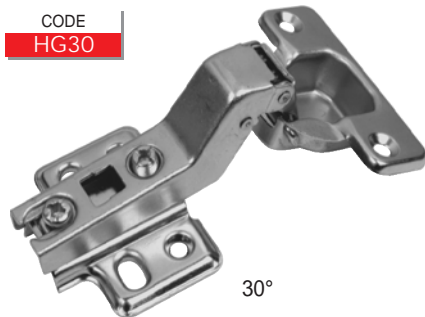

Soft Close Slide-On Hinges - 35mm, 4 Hole Plate (45cc configuration) (Hinge & Plate)

Slide-On Hinge - 35mm, 4 Hole Plate (45cc configuration) (Hinge & Plate) 165°

Frame Hinge - 35mm (Hinge & Plate)

Reverse Action Hinge - 35mm (Hinge & Plate)

Slide-On Hinges - 35mm, 4 Hole Plate (Hinge & Plate) 30°, 90° & 135°

Slide-On Hinges - 35mm, 4 Hole Plate (Hinge & Plate) 45°

270° Hinge - 35mm

Soft Close Clip-On Hinges - 35mm, 4 Hole Plate (45cc configuration) 45°, 90°, 135° & 165°

Interchangeable Clip-On Hinge Series - 35mm, 2 Hole Plate (45cc configuration) with Euro Screws & Dowels (Hinge & Plate)

Available in Standard or Soft Close

CODE HV98A

Full Overlay

CODE HV98B

Half Overlay

CODE HV98C