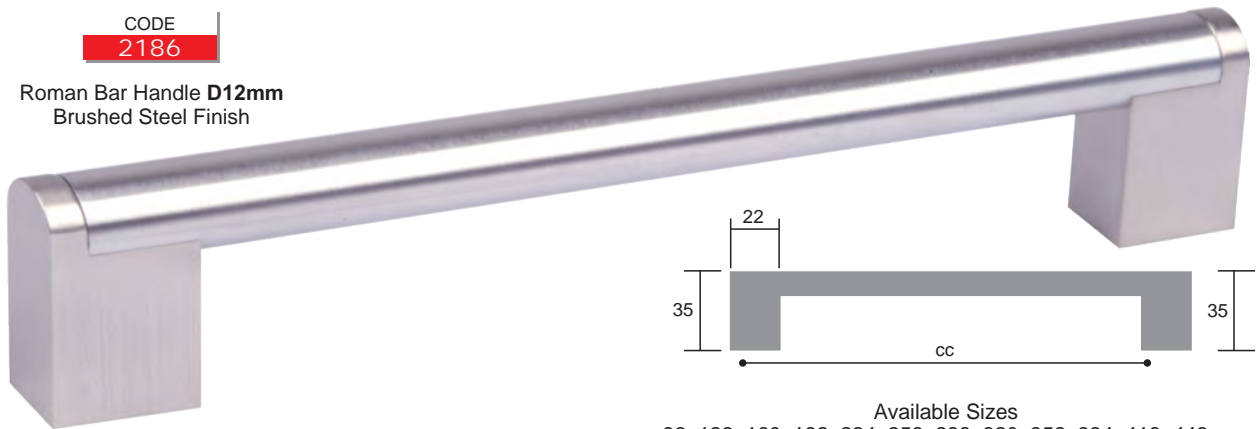

Available Sizes
96, 128, 160, 192, 224, 256, 288, 320, 352, 384, 416, 448cc

CODE
2187

Roman Bar Handle **D14mm**
Brushed Steel Finish