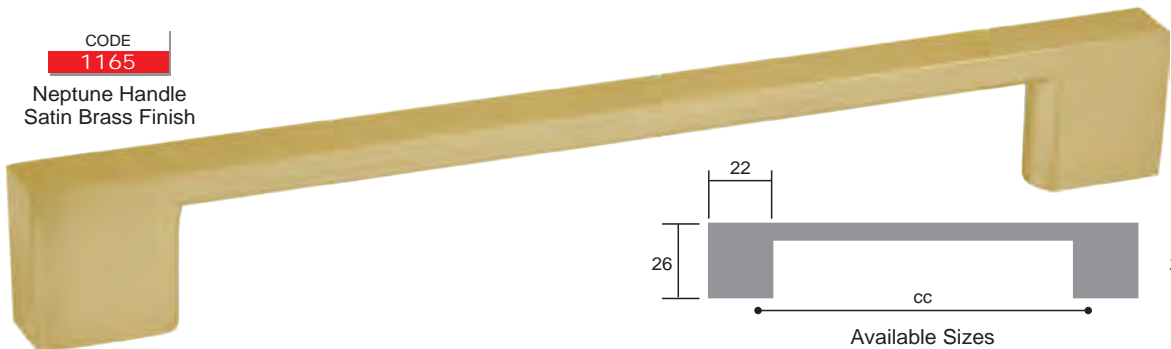

CODE
1165
Neptune Handle
Graphite

CODE
1165
Neptune Handle
Satin Brass Finish

Available Sizes
32, 96, 128, 160, 192, 224, 256, 320cc