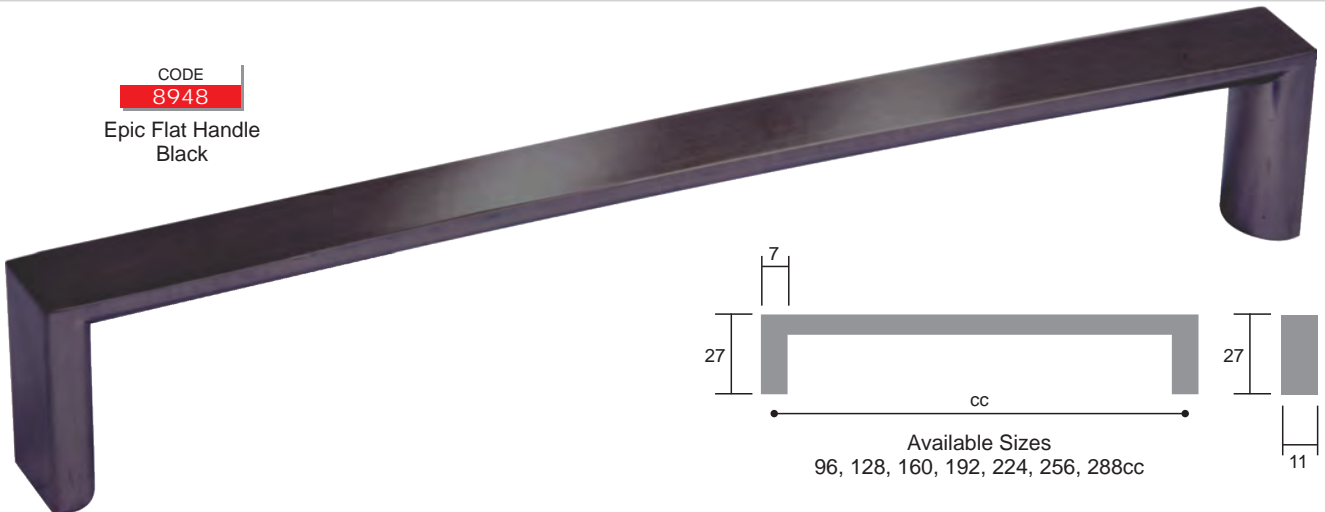

CODE

8948

Epic Flat Handle
Black