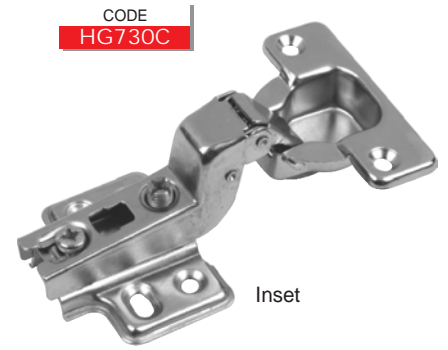

CODE S165
165°

Universal Base Plates (Base Plates are Interchangeable)

CODE BASE
Plate 2 Hole With Euro Screws

CODE BASE4
Plate 4 Hole

CODE BASE3D
Plate 3D

Soft Close Slide-On Hinges – 35mm, 4 Hole Plate (45cc configuration) (Hinge & Plate) (Economy)

Slide-On Hinges - 26mm (Hinge & Plate)

Glass Door Hinges - 26mm (Hinge & Plate) & Hinge Covers

Hinge Covers

Hinge Repair Kit

CODE
MC210

Kit comprises
2 pre-punched
stainless steel plates
(H90xW46)
12xCSK Chipboard
Screws
Hinge not included