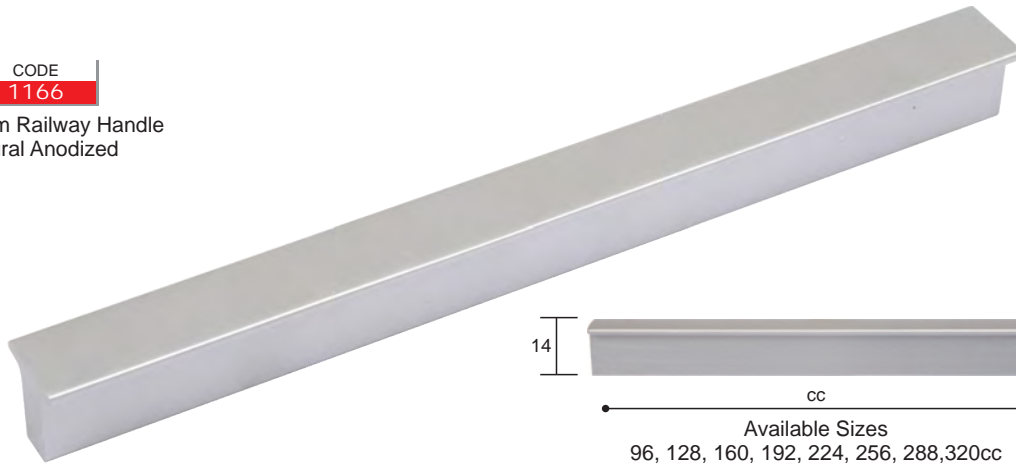

Available Sizes
96, 128, 160, 192, 224, 256, 288, 320cc

CODE
5049

Aluminium Comcona Handle
Natural Anodized