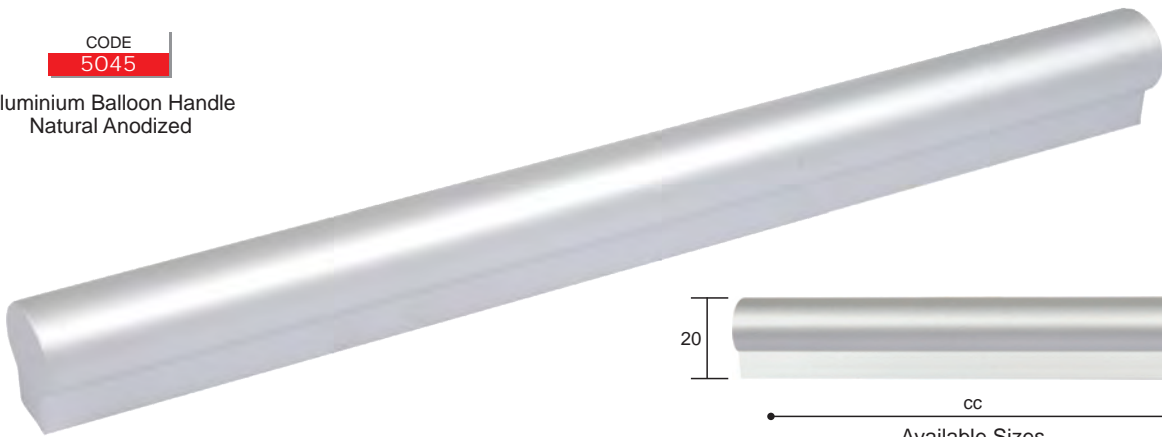

CODE
A146

Aluminium Round Bar Handle
14mm
Natural Anodized

Available Sizes
96, 128, 160, 192, 224, 256, 288, 320cc

CODE
5045

Aluminium Balloon Handle
Natural Anodized

Available Sizes
96, 128, 160, 192, 224, 256, 288, 320cc