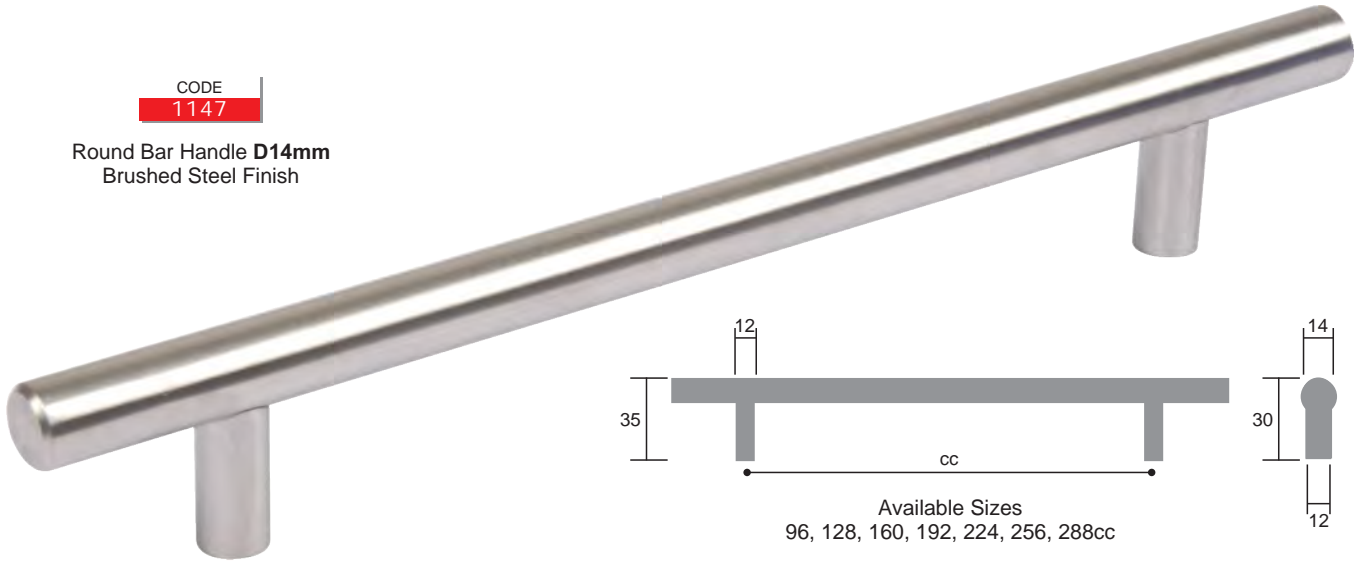

CODE

2118

Moon Handle
Brushed Steel Finish

Solid Steel Handles

CODE

1147

Round Bar Handle **D14mm**
Brushed Steel Finish

Available Sizes
96, 128, 160, 192, 224, 256, 288cc