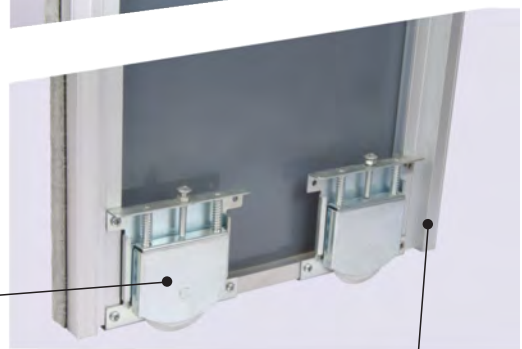

CODE
SDS040

L-Profile, 25mm x 2.5m

Black

Sliding Door System (Heavy Duty)

CODE **SDS001** Upper Track Profile
Lengths Available 2m, 3m

(2 Pieces per Set)

CODE **SDS008**

Sliding Door Wheel Set 4 Pieces
(Sold 2 x Top + 2 x Bottom)
Wheel Sets Act As Joining Brackets