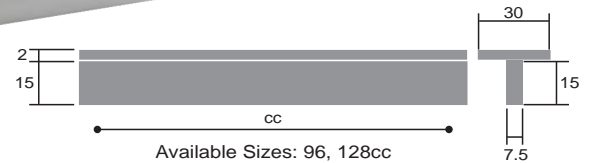

CODE
6221

Modena Handle
Brushed Steel