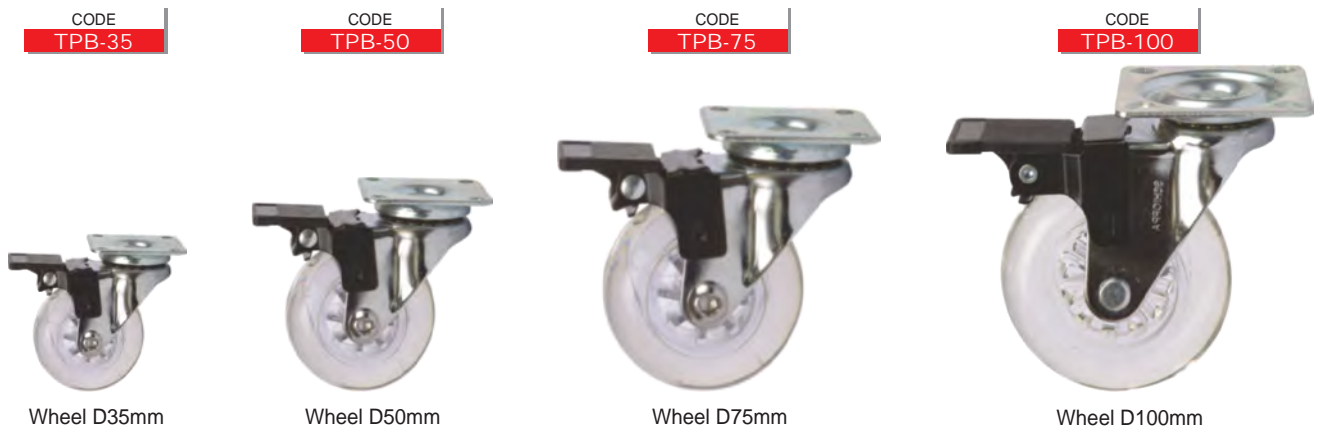

Twin Wheel Nylon Castors with Plate

Twin Wheel Nylon Castors with Plate & Brake

Twin Wheel Nylon 16mm U-Channel Castors

Rug Roller With Socket

Transparent Gel Castors with Plate

Transparent Gel Castors with Plate & Brake