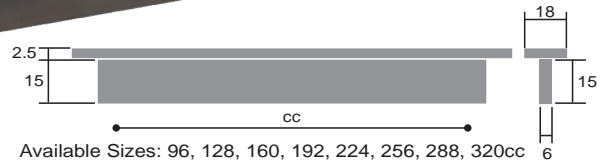

CODE
D199

Bauhaus Handle
Black