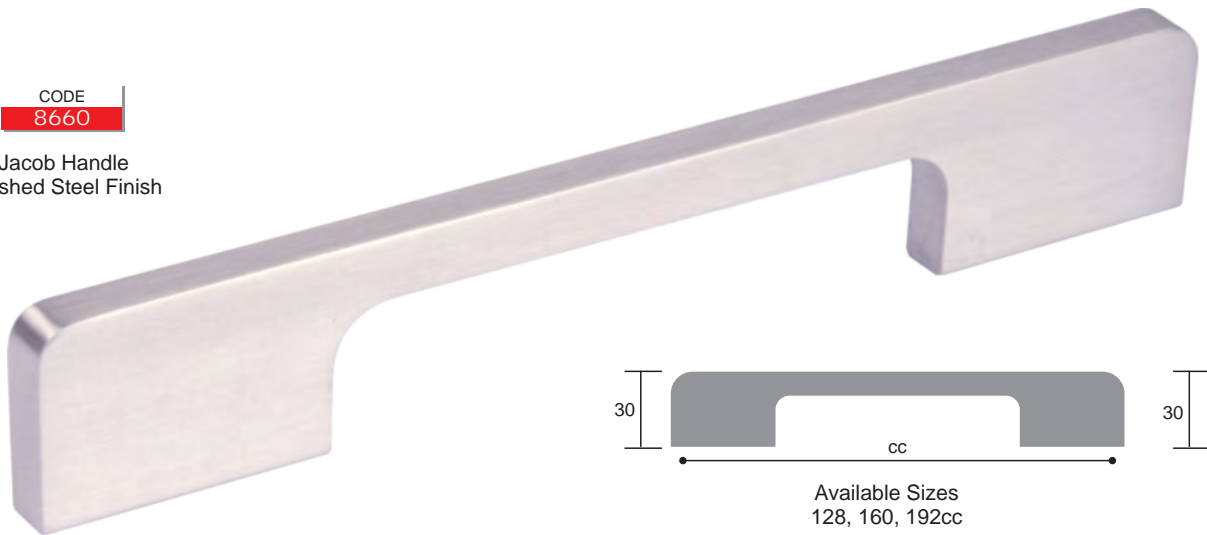

CODE
8660

Jacob Handle
Brushed Steel Finish