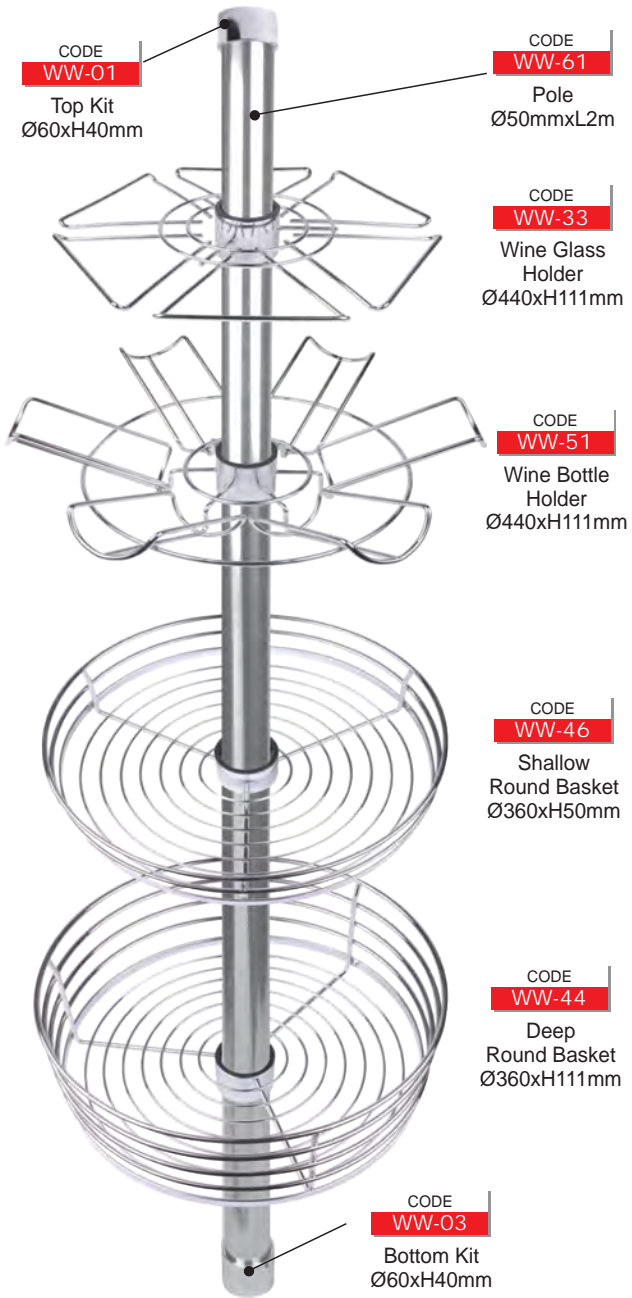

Corner Swing Pull Out

CODE

WK03

Corner Swing
Pull Out Black
(Available in Left or
Right Hand Side)

Pole System - Chrome Plated

Kitchen Wire Ware

CODE **45006**
Pull Out Pantry Unit
450mm Cabinet
W414xD500xH1850-2150mm