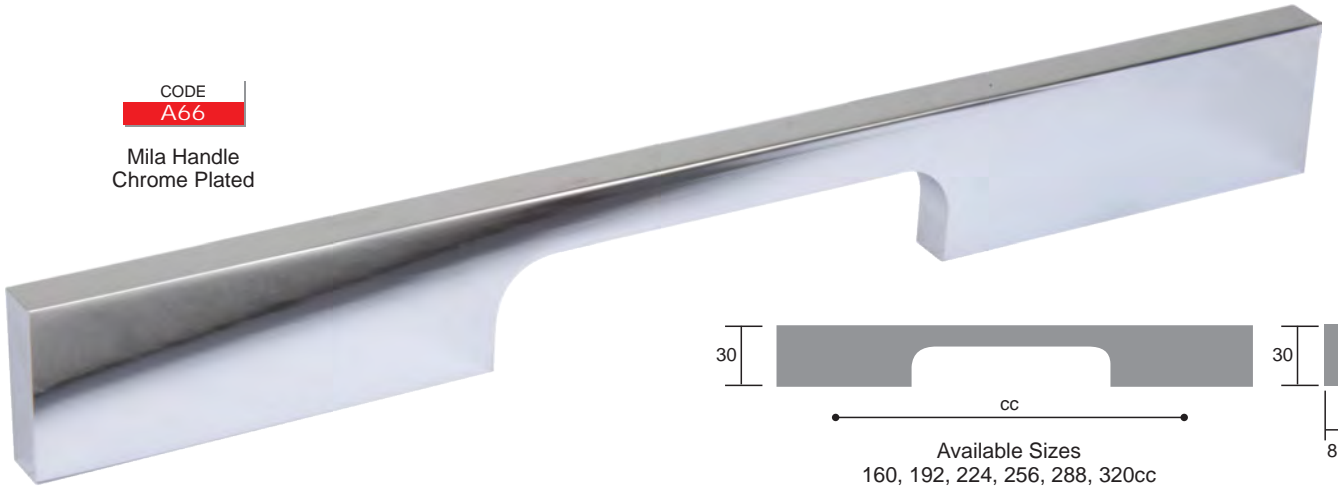

Aluminium Handles

CODE
A66
Mila Handle
Chrome Plated