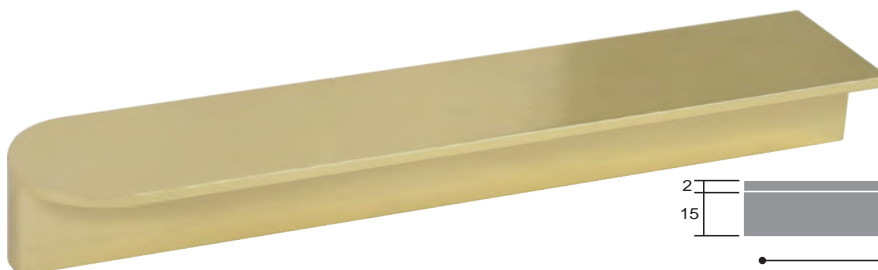

CODE
6221

Modena Handle
Brushed Brass