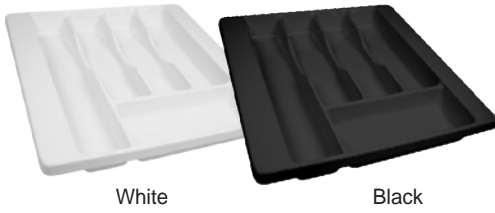

Cutlery Storage