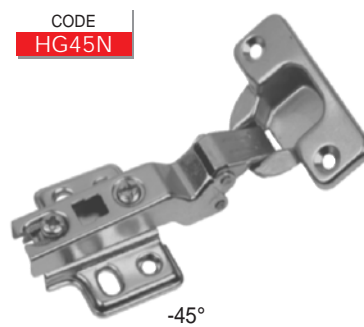

Slide-On Hinges - 35mm, 4 Hole Plate (Hinge & Plate) 45°

270° Hinge - 35mm