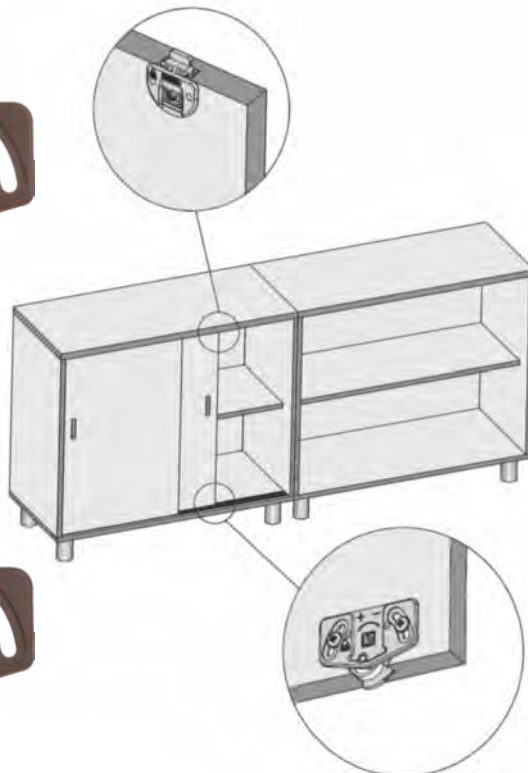

Single Plastic Tracks

Double Plastic Tracks

CODE
TR

Single Track - 3.0m Lengths
White, Black, Brown, Tan

CODE
PV003

Bottom Track - 3.0m Lengths
White, Black, Brown, Tan

CODE
PV004

Top Track - 3.0m Lengths
White, Black, Brown, Tan

CODE
L602

Top & Bottom (2 Piece Set)
Nylon Wheel Brown

CODE
L602S

Top & Bottom (2 Piece Set)
Brass Wheel Brown

CODE
FR042

Top & Bottom
(4 Piece Set)
Nylon Wheel
Grey/White