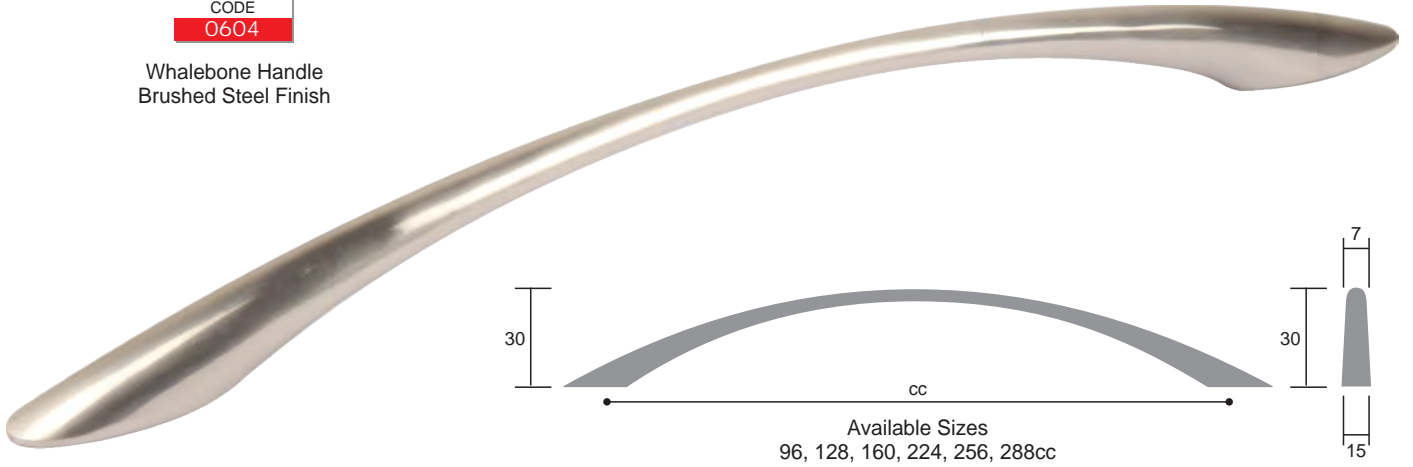

CODE
2804

In-line Bar Handle **W20mm**
Brushed Steel Finish

Available Sizes
96, 128, 160, 192, 256, 288, 320, 352, 384, 416, 448cc

Zinc Handles

CODE

0604

Whalebone Handle
Brushed Steel Finish

CODE