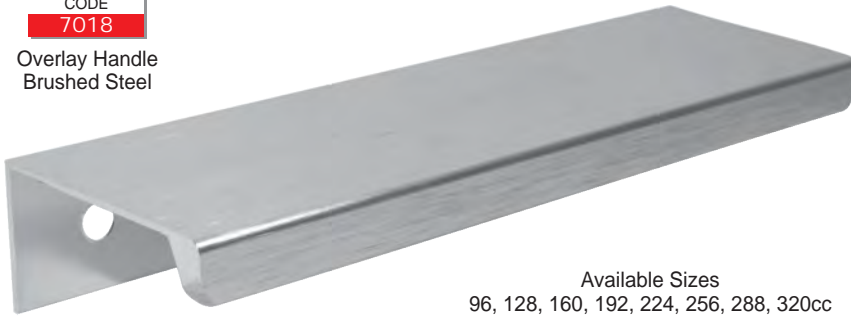

Handle V Overlay

CODE
7018

Overlay Handle
Brushed Steel

Available Sizes
96, 128, 160, 192, 224, 256, 288, 320cc