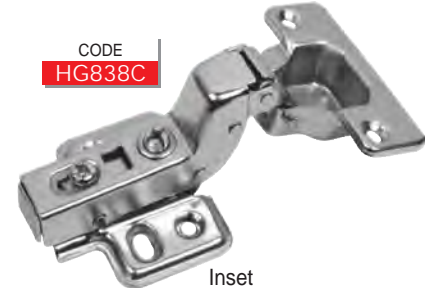

Knobs 124-127

Escutcheons 128

Coffin Handles & Decorations 129-130

Slide-On Hinges - 35mm, 4 Hole Plate (45cc configuration) (Hinge & Plate)

Slide-On Hinges - 35mm, 4 Hole Plate (42cc configuration) with Euro Screws & Dowels (Hinge & Plate)

Soft Close Clip-On Hinges - 35mm, 4 Hole Plate (45cc configuration) (Hinge & Plate) Black

Clip-On Hinges - 35mm, 4 Hole Plate (45cc configuration) (Hinge & Plate)

Soft Close Clip-On Hinges - 35mm, 4 Hole Plate (45cc configuration) (Hinge & Plate)