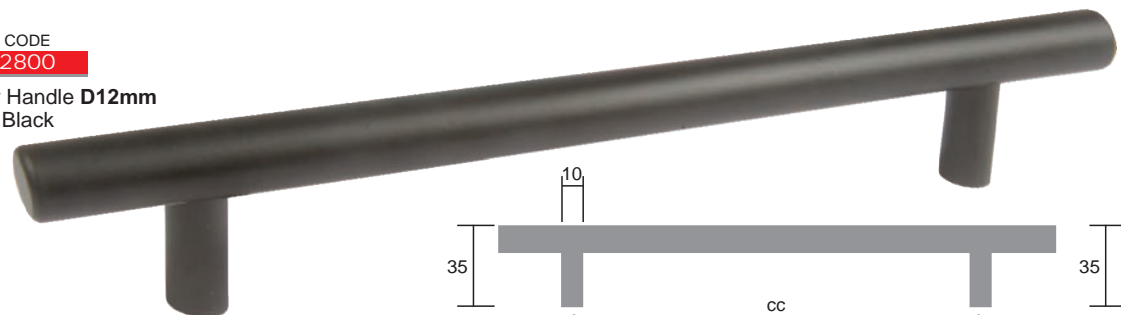

Available Sizes
96, 128, 160, 192, 224, 256, 288, 320, 352, 384, 416, 448cc