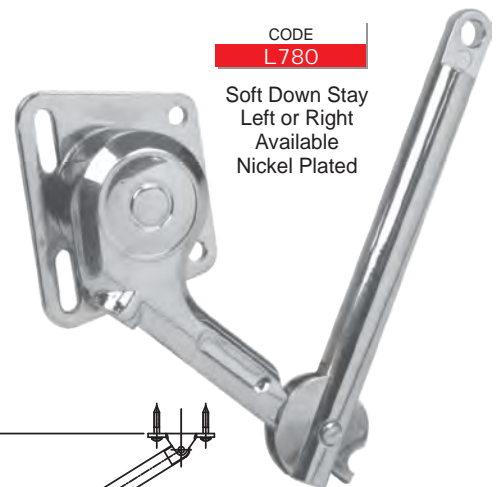

Hinge Lift Flap Stay L130mm (Pairs)

CODE
172

Nylon Stay
Nickel Plated/ White
Available Sizes
L200, 250, 300mm

CODE
186

Friction Stay
Nickel Plated
Available Sizes
L180, 250mm

CODE
L4254

Hinge
Lift Flap Stay
L130mm

CODE
S002

Gas Lift Stay
Available in
50, 60, 80, 100, 120,
150, 180Nm

White

Silver

CODE
250

Brass Plated

Nickel Plated

Folding Stay
Sold in Pairs (Left & Right)
Available Sizes
L115, 152, 230mm

CODE
L780

Soft Down Stay
Left or Right
Available
Nickel Plated

Catches

CODE
8301

Double Roller Catch
Nickel Plated

CODE
8310

Single Roller Catch
Nickel Plated

CODE
8313