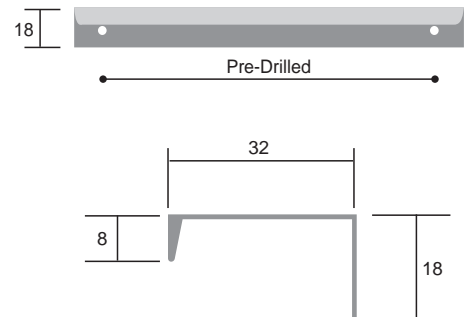

Handle V Overlay

CODE
7018

Overlay Handle
Brushed Steel

Available Sizes
96, 128, 160, 192, 224, 256, 288, 320cc

CODE
7018

Overlay Handle
Natural Anodized

Available Sizes
96, 128, 160, 192, 224, 256, 288, 320cc

CODE
7018

Overlay Handle
Black

Available Sizes
96, 128, 160, 192, 224, 256, 288, 320cc

CODE
7018

Overlay Handle
Satin Brass

Available Sizes
96, 128, 160, 192, 224, 256, 288, 320cc