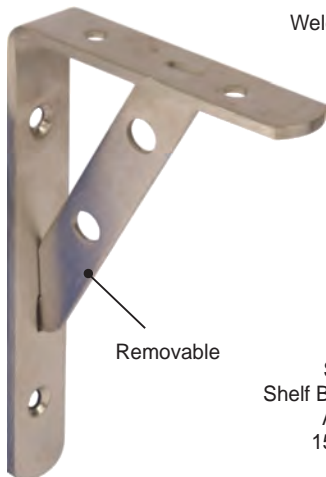

Stainless Steel Shelf Brackets (Welded)
Available Sizes
150, 200, 250mm
(Pairs)

Welded

Removable

CODE

SSR

Stainless Steel Shelf Brackets (Removable)
Available Sizes
150, 200, 250mm
(Pairs)

White

Black

CODE

MC101

Foldable Steel Shelf Brackets
Powder Coated
Available Sizes
200, 250, 300, 350, 400, 450, 500mm

Cams, Dowels & Connector Pins

<p>CODE HD37</p>  <p>Permanent Dowel Wood Thread M6x25/34mm</p>	<p>CODE F1034K</p>  <p>Spreading Connector Pin D10x34/45mm</p>	<p>CODE F8034K</p>  <p>Spreading Connector Pin D8x34/45mm</p>	<p>CODE L7068B</p>  <p>Double Ended Connector Pin 34/34mm</p>	<p>CODE BL151YB</p>  <p>Cam D15xH11.5mm</p>	<p>CODE S15-3.6</p>  <p>Cam D15xH11.5mm</p>	<p>CODE LSF12YB</p>  <p>Cam D15xH12mm</p>	<p>CODE A013</p>  <p>Cam D12xH10mm</p>
<p>CODE FL7034M</p>  <p>Wood Thread M6x34/45mm</p>	<p>CODE F8024M</p>  <p>Wood Thread M6x24/35</p>	<p>CODE F8034M</p>  <p>Wood Thread M6x34/45mm</p>	<p>CODE L7034M</p>  <p>Wood Thread M6x34/45mm</p>	<p>CODE L7024M</p>  <p>Wood Thread M6x24/35mm</p>	<p>CODE FL7034J</p>  <p>Machine Thread M6x34/42mm</p>	<p>CODE L7034J</p>  <p>Machine Thread M6x34/42mm</p>	