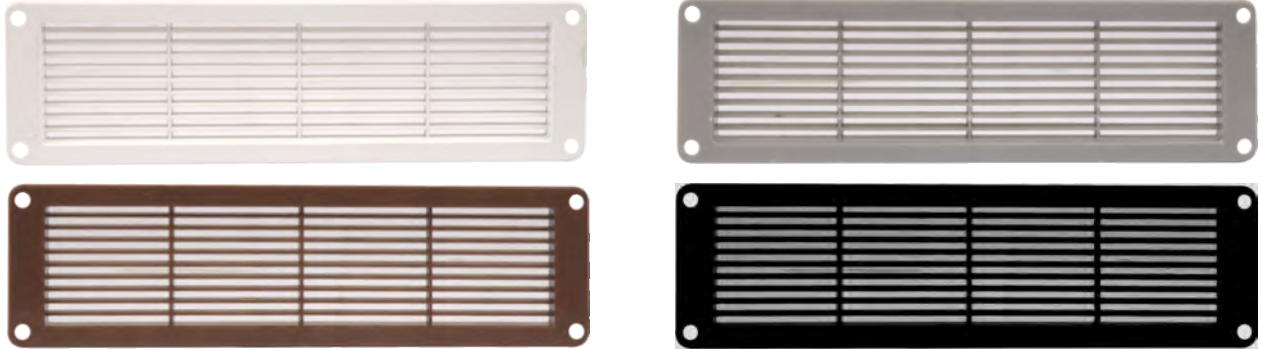

CODE
AVR Plastic Air Vent Rectangular
L192xH54mm White, Silver, Brown, Black