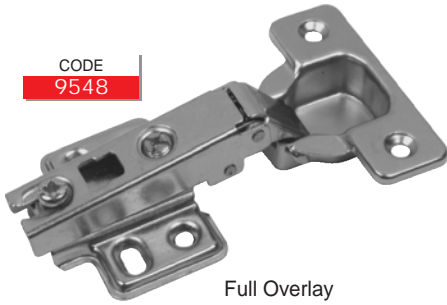

Knobs 124-127

Escutcheons 128

Coffin Handles & Decorations 129-130

Slide-On Hinges - 35mm, 4 Hole Plate (45cc configuration) (Hinge & Plate)

Slide-On Hinges - 35mm, 4 Hole Plate (42cc configuration) with Euro Screws & Dowels (Hinge & Plate)