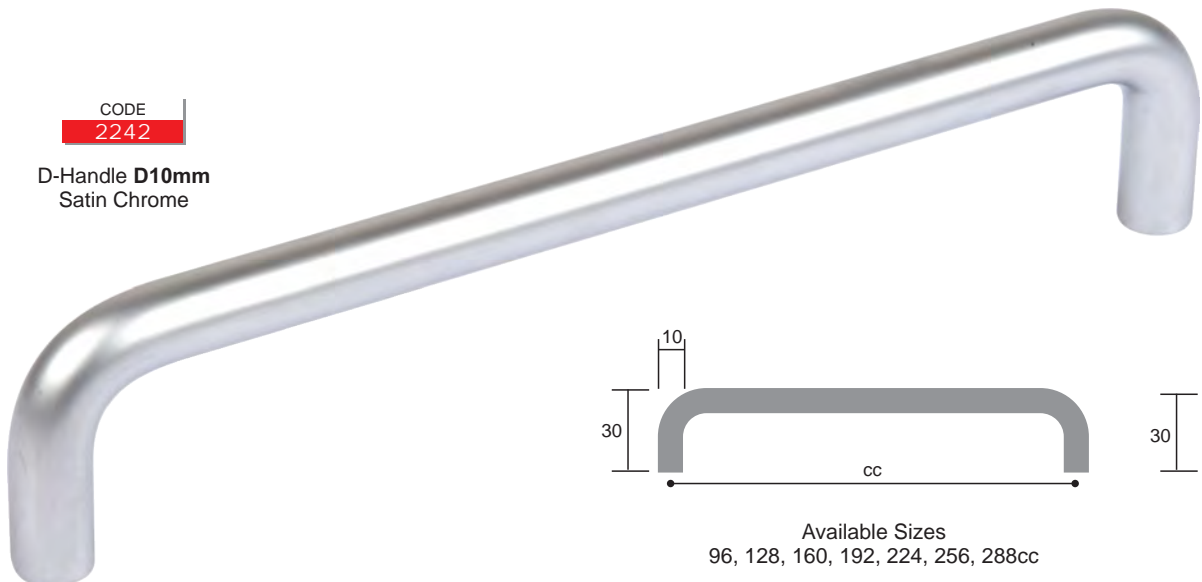

CODE

2242

D-Handle **D10mm**
Nickel Black

CODE

2242

D-Handle **D10mm**
Satin Chrome

Hollow Stainless Steel Handles

CODE
2806