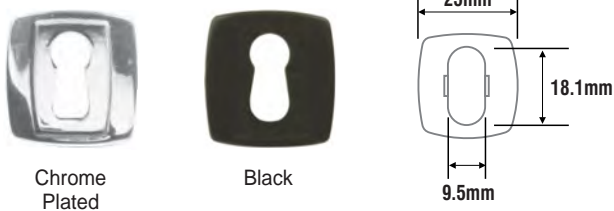

Steel Escutcheons

CODE
E15
W14xH42mm

CODE
E144
W20xH38mm

CODE
E36
W19xH34mm

CODE
E22
W20xH34

CODE
E24
D35mm

CODE
E23
D25mm

Plastic Escutcheons

CODE
EP1

CODE
EP5

CODE
EP8