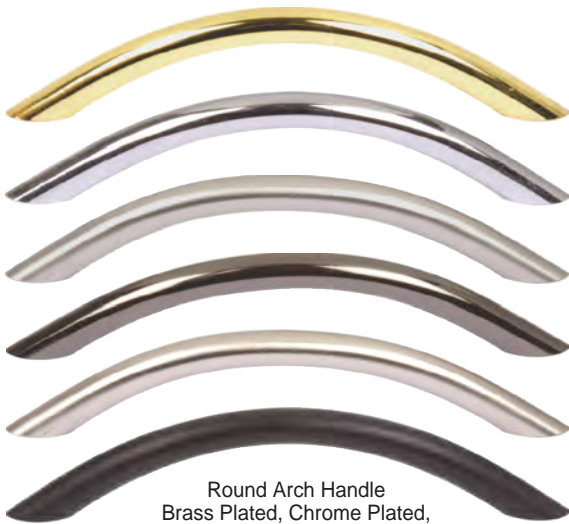

Round Arch Handle
Brass Plated, Chrome Plated,
Satin Chrome, Nickel Black,
Brushed Steel, Black

CODE
0604