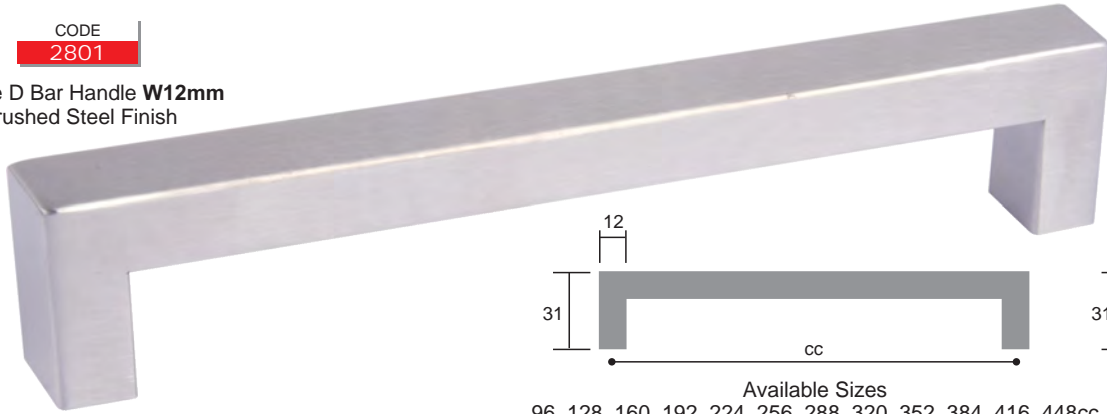

Hollow Stainless Steel Handles

CODE
2801
Square D Bar Handle **W12mm**
Brushed Steel Finish

Available Sizes
96, 128, 160, 192, 224, 256, 288, 320, 352, 384, 416, 448cc