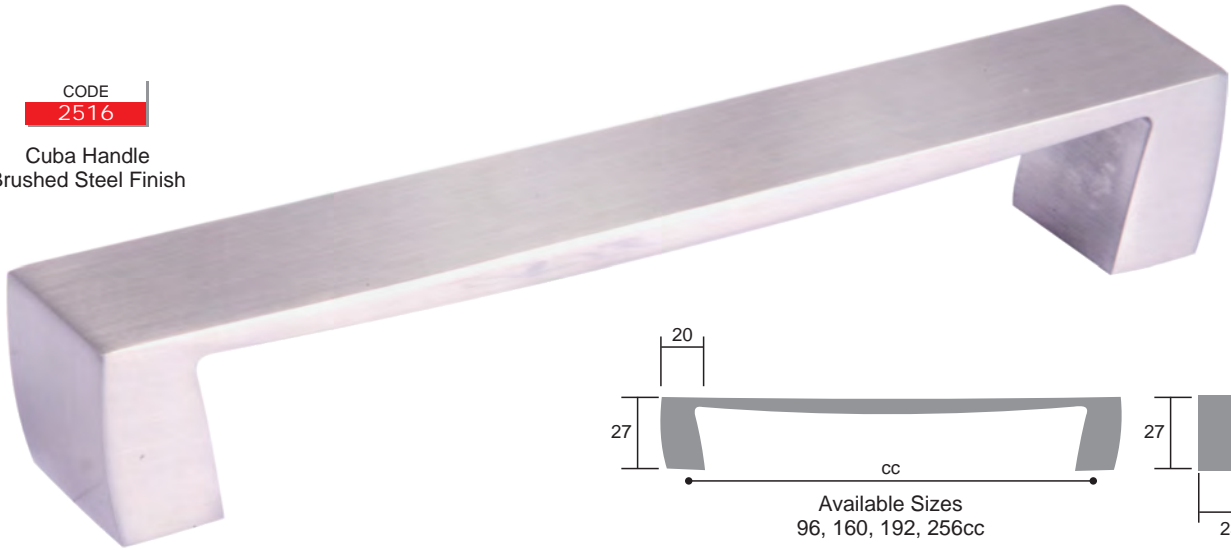

0604

Whalebone Handle
Nickel Black

CODE

0604

Whalebone Handle
Satin Chrome

Zinc Handles

CODE
2516

Cuba Handle
Brushed Steel Finish