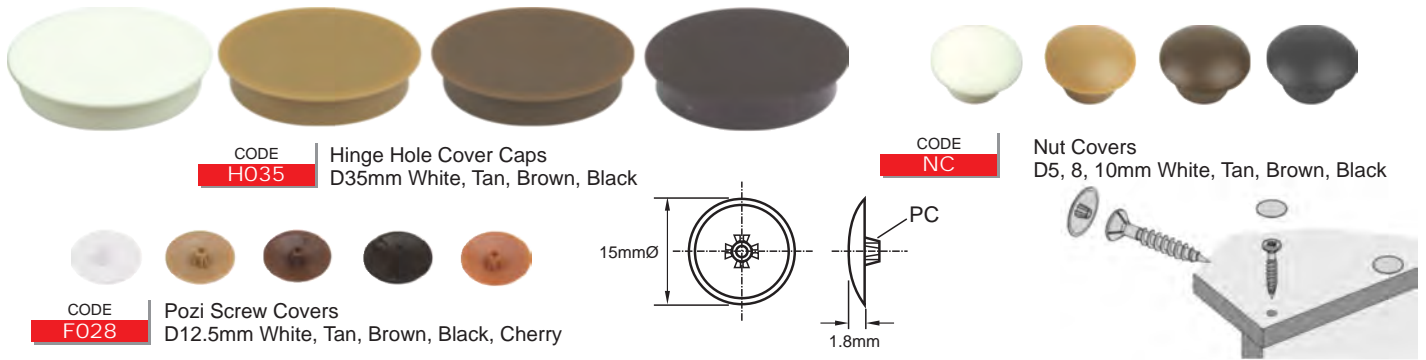

CODE
123NK

Necked Bolt with Striker
Brass Plated or
Chrome Plated

Pad Bolts

CODE
L421

Pad Bolt With Striker, Nickel Plated
Available Sizes 100, 150, 200, 250mm

Hinge Hole Covers, Nut Covers & Screw Hole Covers