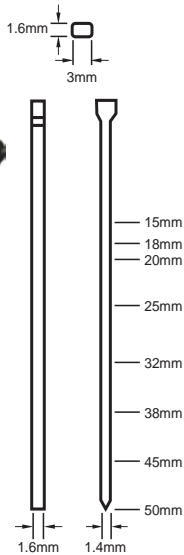

Brad Nailers

CODE **T50N**

T-Series Nailer 15-50mm