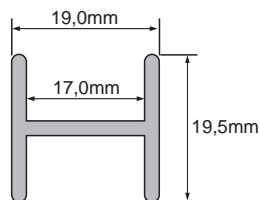

Barn Door Sliding System

CODE
HM5601

Barn Door Handle

Matt Black Finish
(Sold Separately)
L230x30mm
(Front Screw-On)

CODE
HM2007

Barn Door Sliding System Kit, Matt Black Finish, includes:

- Solid 2m Rail with pre-drilled holes
- Bracket & 70mm Wheels
- Rail Spacers
- Hidden Guide
- Nuts, Bolts
- Allen Key
- Anti-Jump Stoppers

Aluminium Profiles

CODE
SDS035

U-Channel, 19mm x 2.5m

Natural Aluminium

CODE
SDS037

H-Channel, 19mm x 2.5m

Natural Aluminium

CODE
SDS039

L-Profile, 19mm x 2.5m

Natural Aluminium

CODE
SDS036

U-Channel, 16mm x 2.5m

Black

CODE
SDS038

H-Channel, 16mm x 2.5m

Black

CODE
SDS040

L-Profile, 25mm x 2.5m

Black