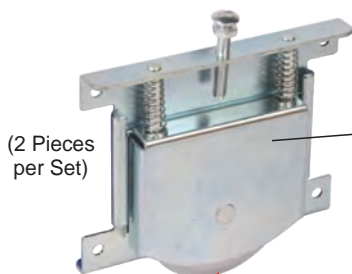

CODE
SDS040

L-Profile, 25mm x 2.5m

Black

Sliding Door System (Heavy Duty)

CODE **SDS001** Upper Track Profile
Lengths Available 2m, 3m

(2 Pieces per Set)

CODE **SDS008**

Sliding Door Wheel Set 4 Pieces
(Sold 2 x Top + 2 x Bottom)
Wheel Sets Act As Joining Brackets