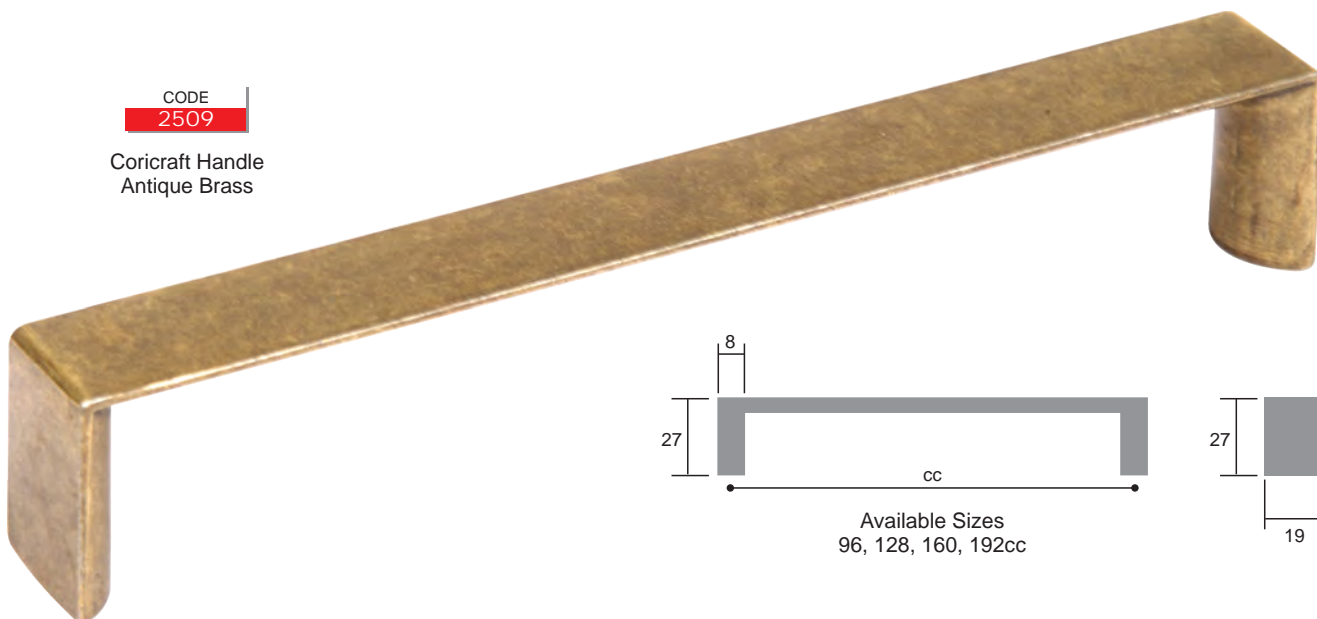

CODE
8660

Jacob Handle
Brushed Steel Finish

CODE
1192

Portland Handle
Brushed Steel Finish

Zinc Handles

CODE
2509

Coricraft Handle
Antique Brass

CODE
2509