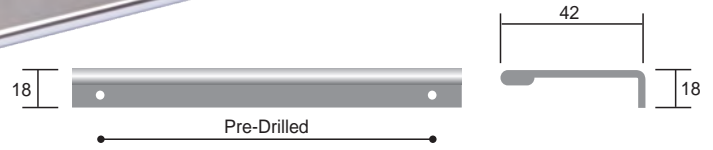

Aluminium Handles

CODE
A775

Overlay Handle
Chrome Plated