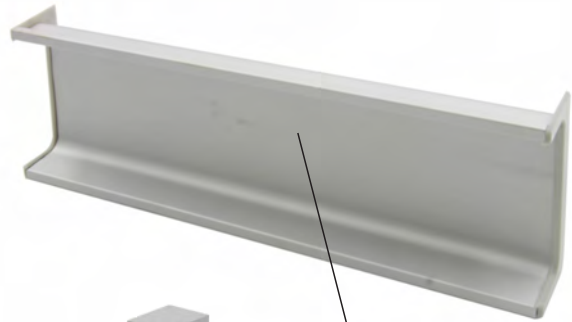

Aesthetic, Handle Free Doors

CODE
SDS016
Grub Screw M5x6mm

CODE
SDS015
L-Bracket L47xL47xW12.5 xT2.3mm Nickel Plated

Gola Aluminium Profile Handle, C-type

CODE
SDS013
C-Type Anodized
Available Length
3m

Available
Colours