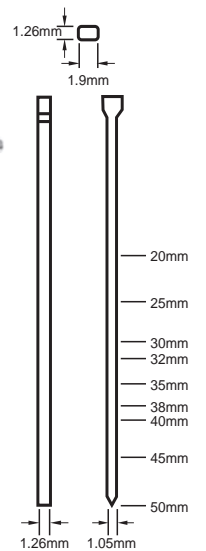

CODE **F50N**

F-Series Nailer 20-50mm