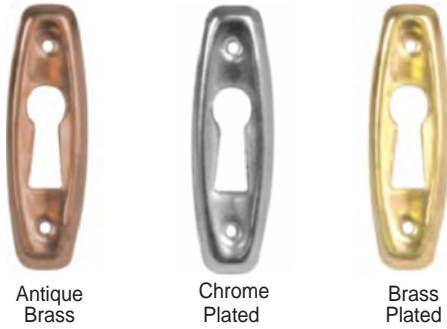

Oak Cup Handle Lacquered

CODE
1106 Duckfoot Handle

Brass Plated

Antique Brass

Antique Copper

Steel Escutcheons

CODE
E15
W14xH42mm

CODE
E144
W20xH38mm