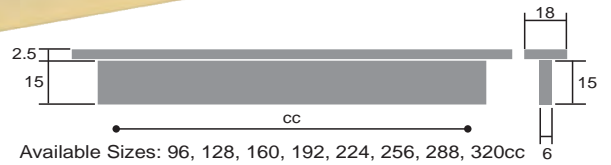

CODE
D199

Bauhaus Handle
Brushed Brass