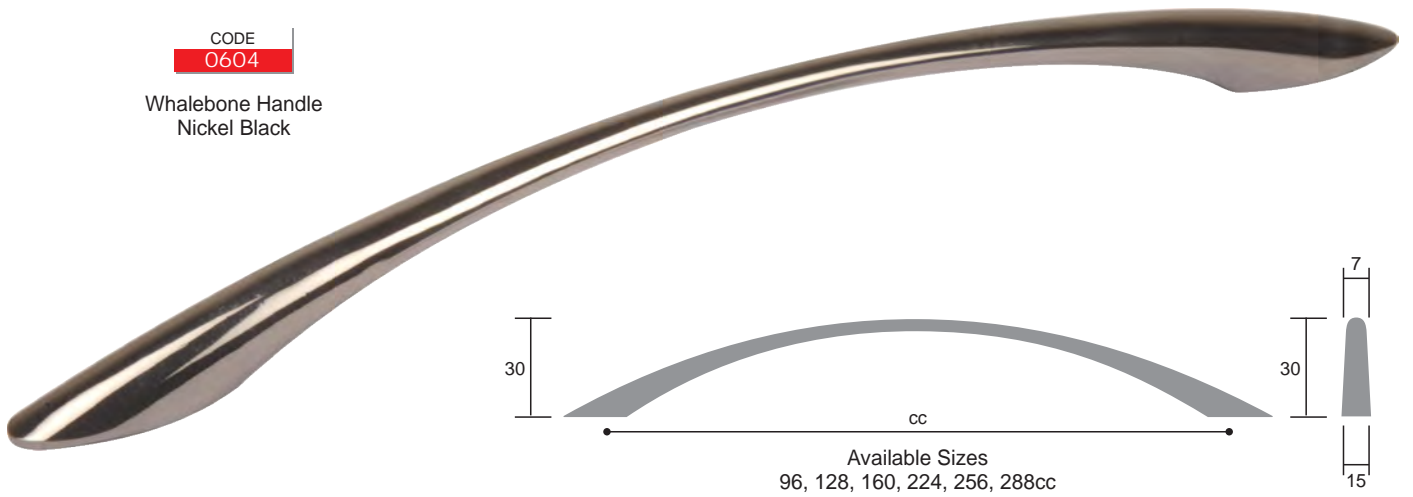

CODE

0604

Whalebone Handle
Nickel Black