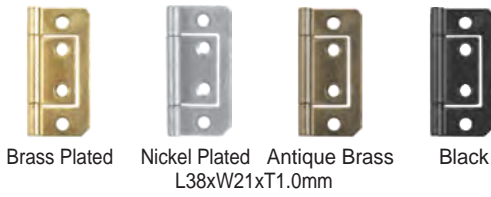

Flush Hinges

CODE
26638