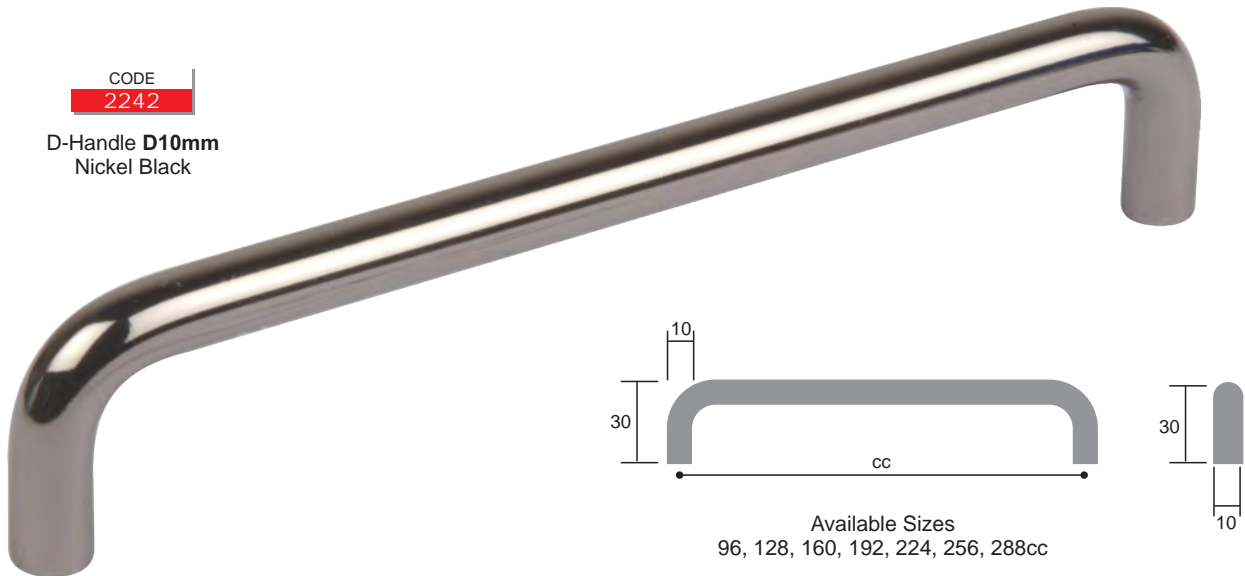

CODE

2242

D-Handle **D10mm**
Nickel Black

CODE

2242

D-Handle **D10mm**
Satin Chrome

Hollow Stainless Steel Handles

CODE
2806