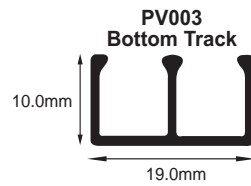

CODE
30mm SERIES

T1.0, 1.0, 1.0mm 30mm 3-Part
Ball Bearing Slides
Lengths Available 250, 300, 350,
400, 450, 500mm (Pairs)
Available in Silver or Black

CODE
35mm SERIES

T1.0, 1.0, 1.2mm 35mm 3-Part
Ball Bearing Slides
Lengths Available 250, 300, 350,
400, 450, 500mm (Pairs)
Available in Silver or Black

Single Plastic Tracks

Double Plastic Tracks

CODE
TR

Single Track - 3.0m Lengths
White, Black, Brown, Tan

CODE
PV003

Bottom Track - 3.0m Lengths
White, Black, Brown, Tan

CODE
PV004

Top Track - 3.0m Lengths
White, Black, Brown, Tan