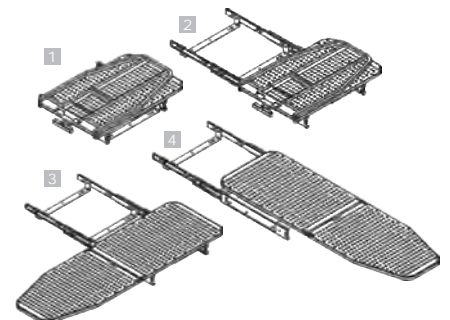

CODE
HZ040
Ironing Board
Pull Out Swivel Soft
Close 450mm Unit