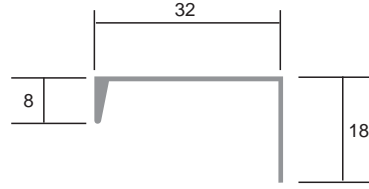

Aluminium Handles - 3m Lengths (Cut & Drill to Required Spec.)

CODE

492

Overlay Handle
Brushed Steel Finish