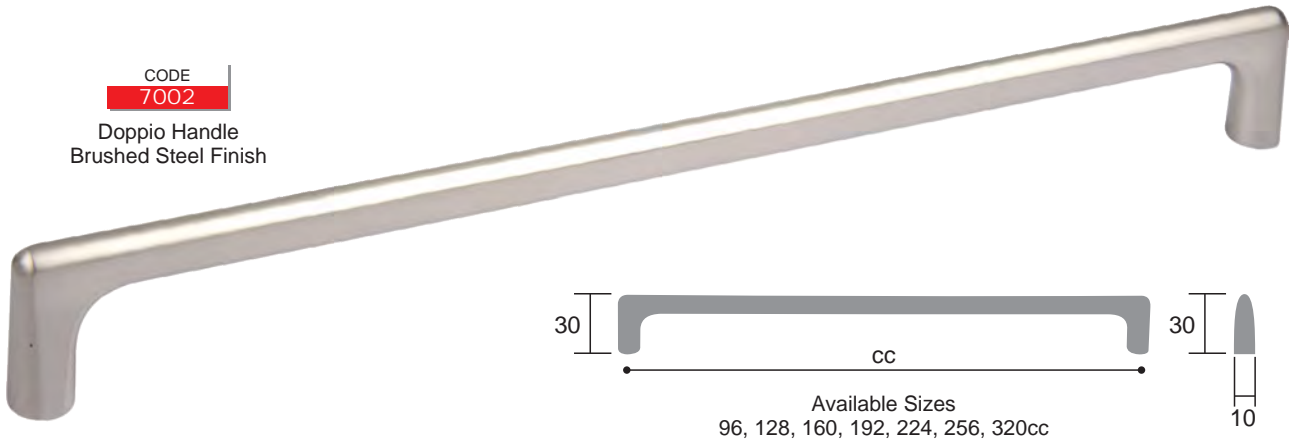

Available Sizes
32, 96, 128, 160, 192, 224, 256, 320cc

Aluminium Handles

CODE

8334

Strap Handle
Brushed Steel Finish

CODE

7002

Doppio Handle
Brushed Steel Finish