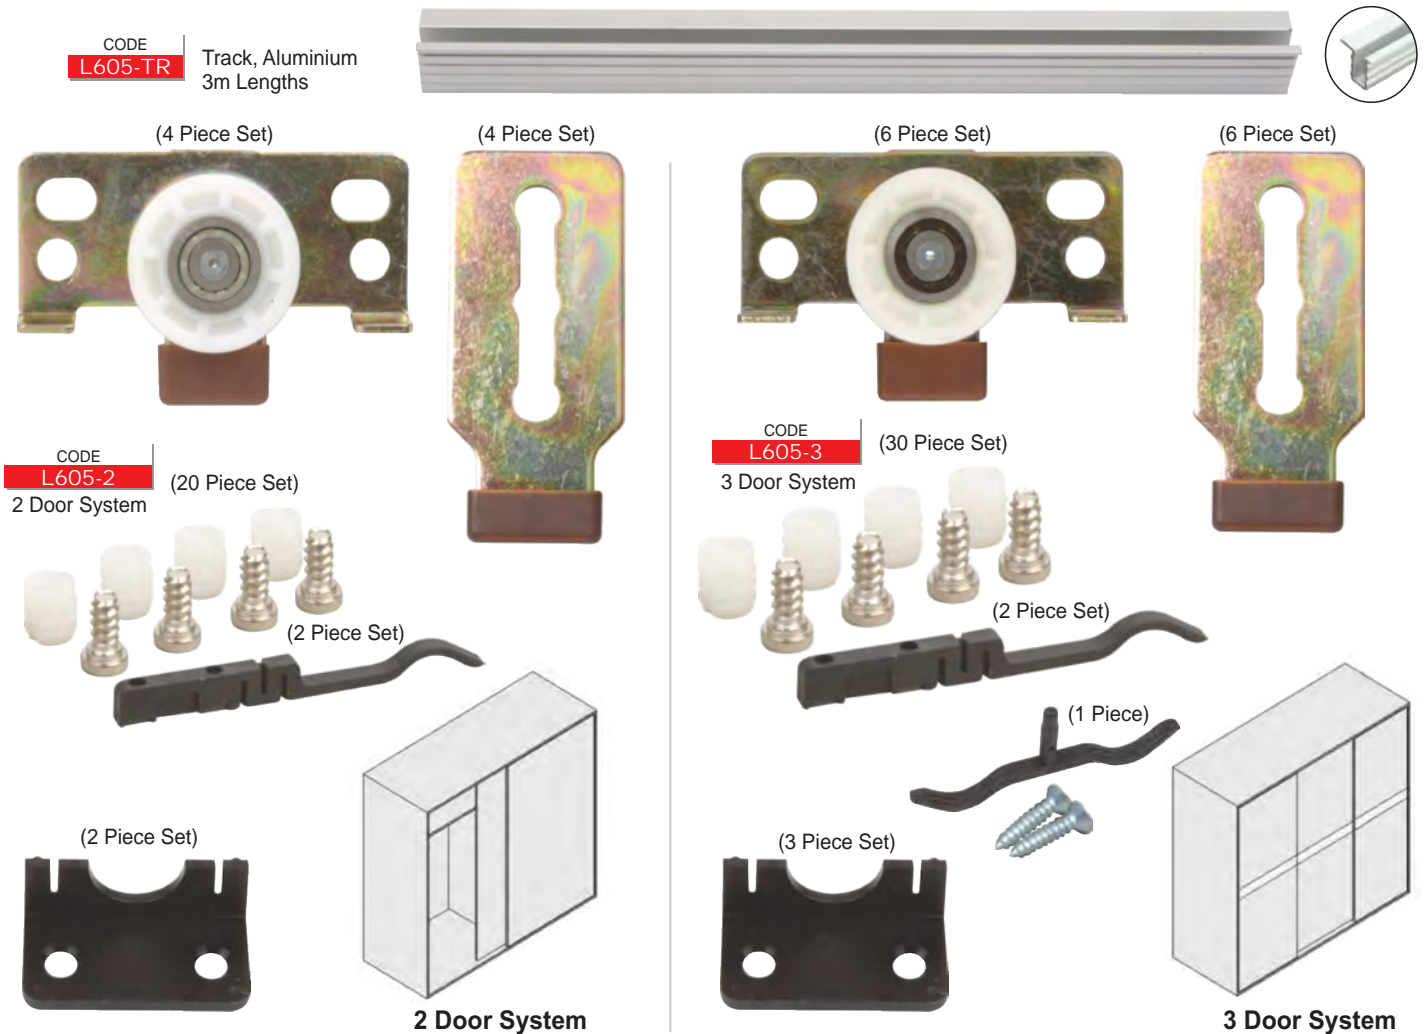

Barn Door Sliding System

CODE
HM5601

Barn Door Handle

Matt Black Finish
(Sold Separately)
L230x30mm
(Front Screw-On)

CODE
HM2007

Barn Door Sliding System Kit, Matt Black Finish, includes:

- Solid 2m Rail with pre-drilled holes
- Bracket & 70mm Wheels
- Rail Spacers
- Hidden Guide
- Nuts, Bolts
- Allen Key
- Anti-Jump Stoppers