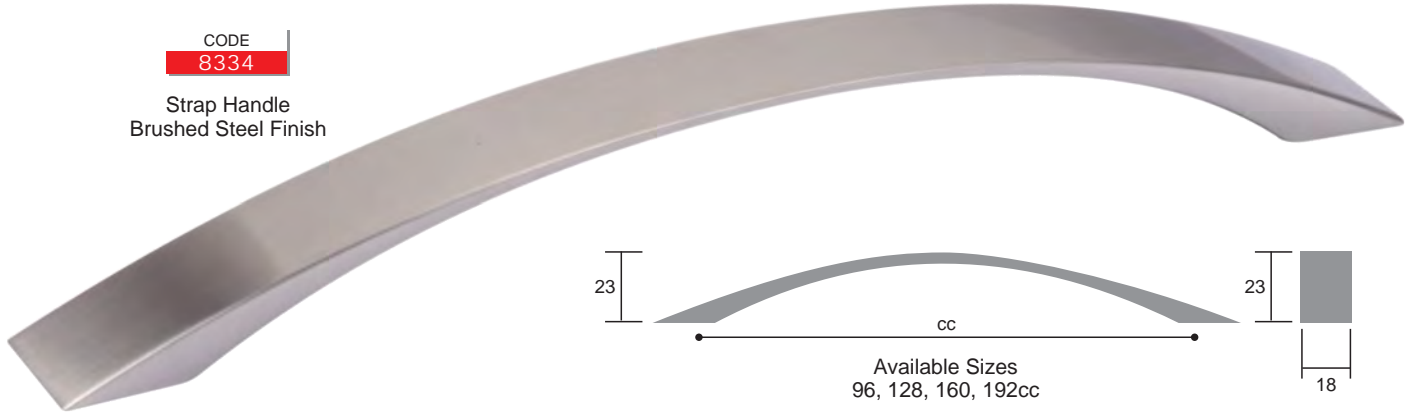

Available Sizes
32, 96, 128, 160, 192, 224, 256, 320cc

Aluminium Handles

CODE

8334

Strap Handle
Brushed Steel Finish

CODE

7002

Doppio Handle
Brushed Steel Finish