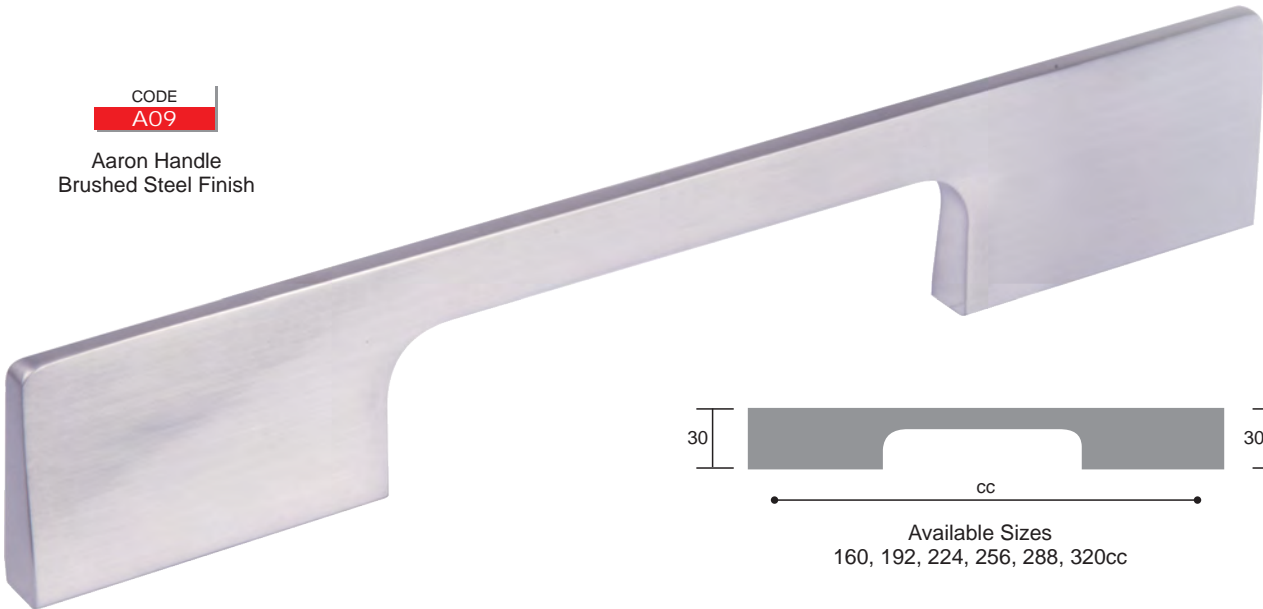

CODE
6221

Modena Handle
Brushed Brass

Aluminium Handles

CODE

A09Aaron Handle
Chrome Plated

CODE

A09Aaron Handle
Brushed Steel Finish

CODE