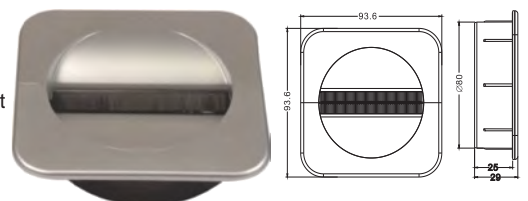

CODE
739SC

Wire Management
D80/93.6mm
Satin Chrome