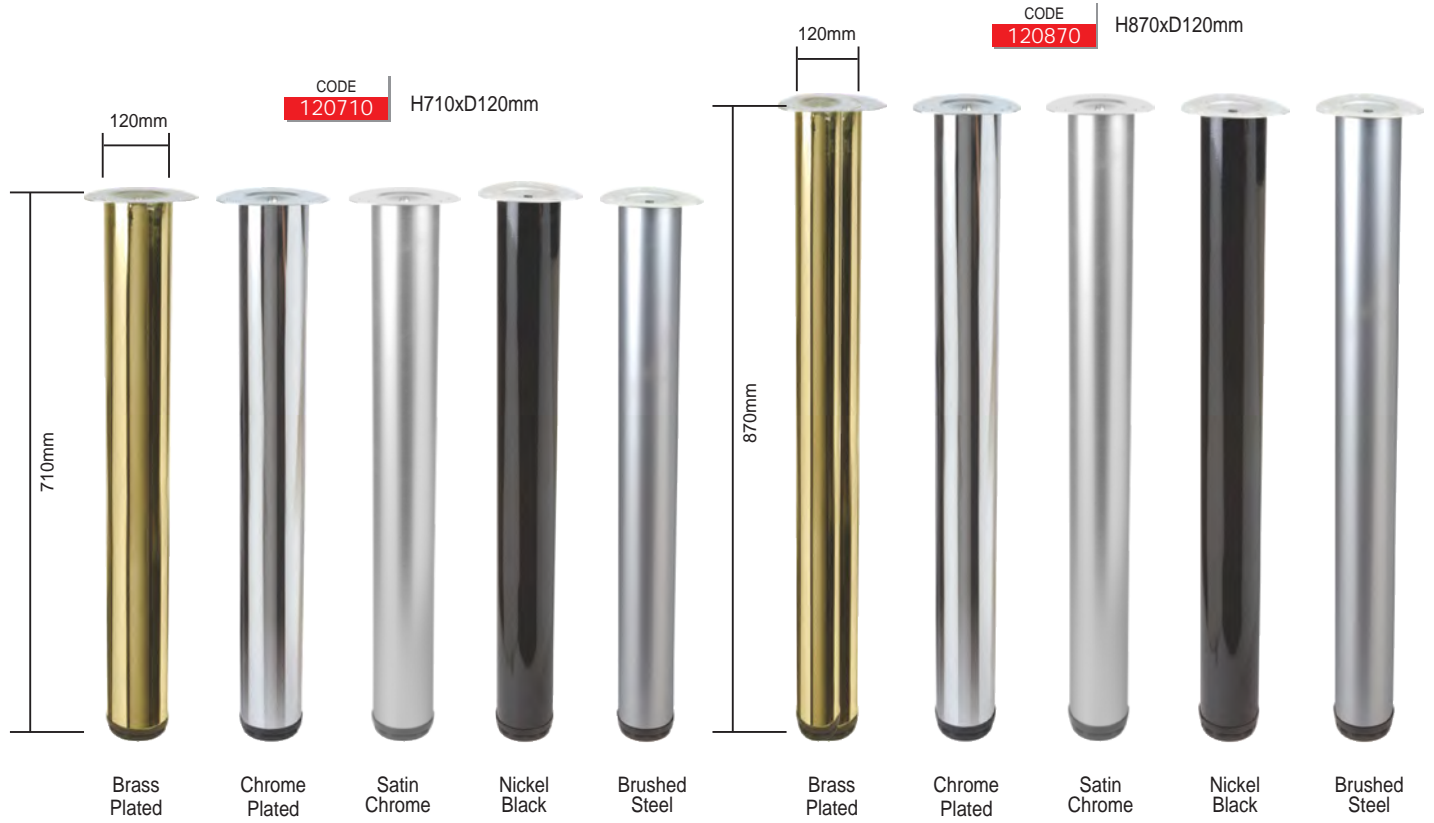

Kitchen Legs (120mm Heavy)