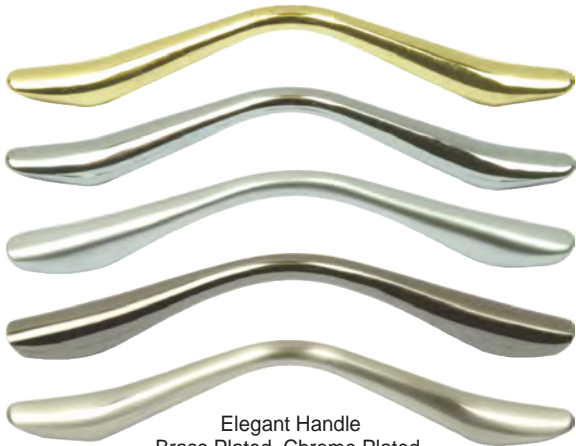

CODE
5501

Tempo Handle
Satin Chrome, Black

Handles 96cc

CODE
0032

Pointed Stipple Handle
Brass Plated, Chrome Plated,
Satin Chrome, Nickel Black,
Brushed Steel

96

CODE
0020

Bridge Handle
Brass Plated, Chrome Plated,
Satin Chrome, Nickel Black,
Brushed Steel

CODE
0730

Elegant Handle
Brass Plated, Chrome Plated,
Satin Chrome, Nickel Black,
Brushed Steel

CODE
1102

Bean Handle
Brass Plated, Chrome Plated,
Satin Chrome, Nickel Black,
Brushed Steel

CODE
B147

New Moon Handle
Brass Plated, Chrome Plated,
Satin Chrome, Nickel Black,
Brushed Steel