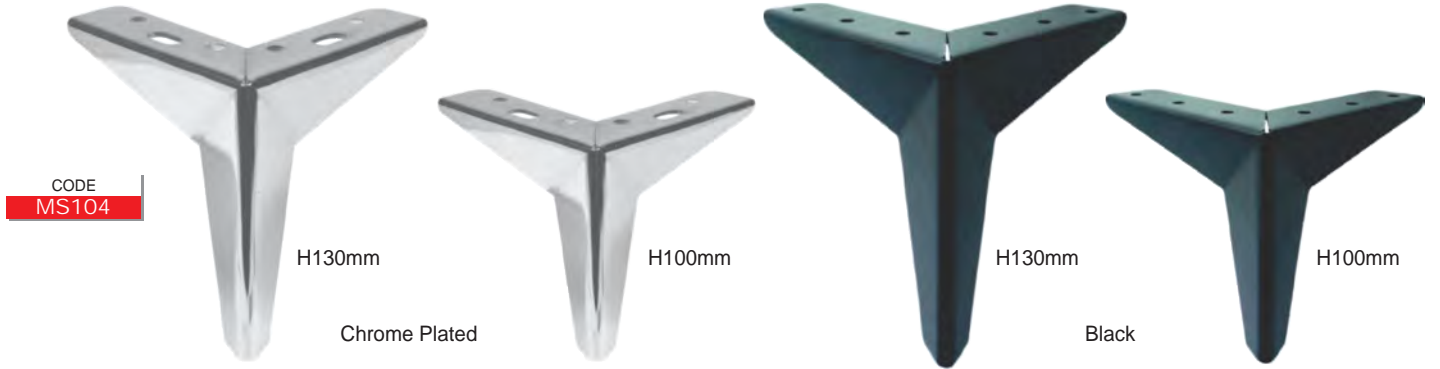

H145mm

Furniture Legs

CODE
IRIS
Satin
Brass

CODE
IRIS
Satin
Chrome

CODE
IRIS
Chrome
Plated

CODE
IRIS
Black

Furniture Legs

CODE
MS104