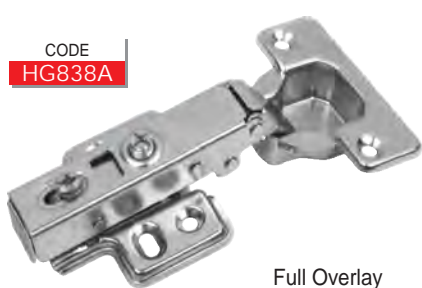

Soft Close Clip-On Hinges - 35mm, 4 Hole Plate (45cc configuration) (Hinge & Plate)