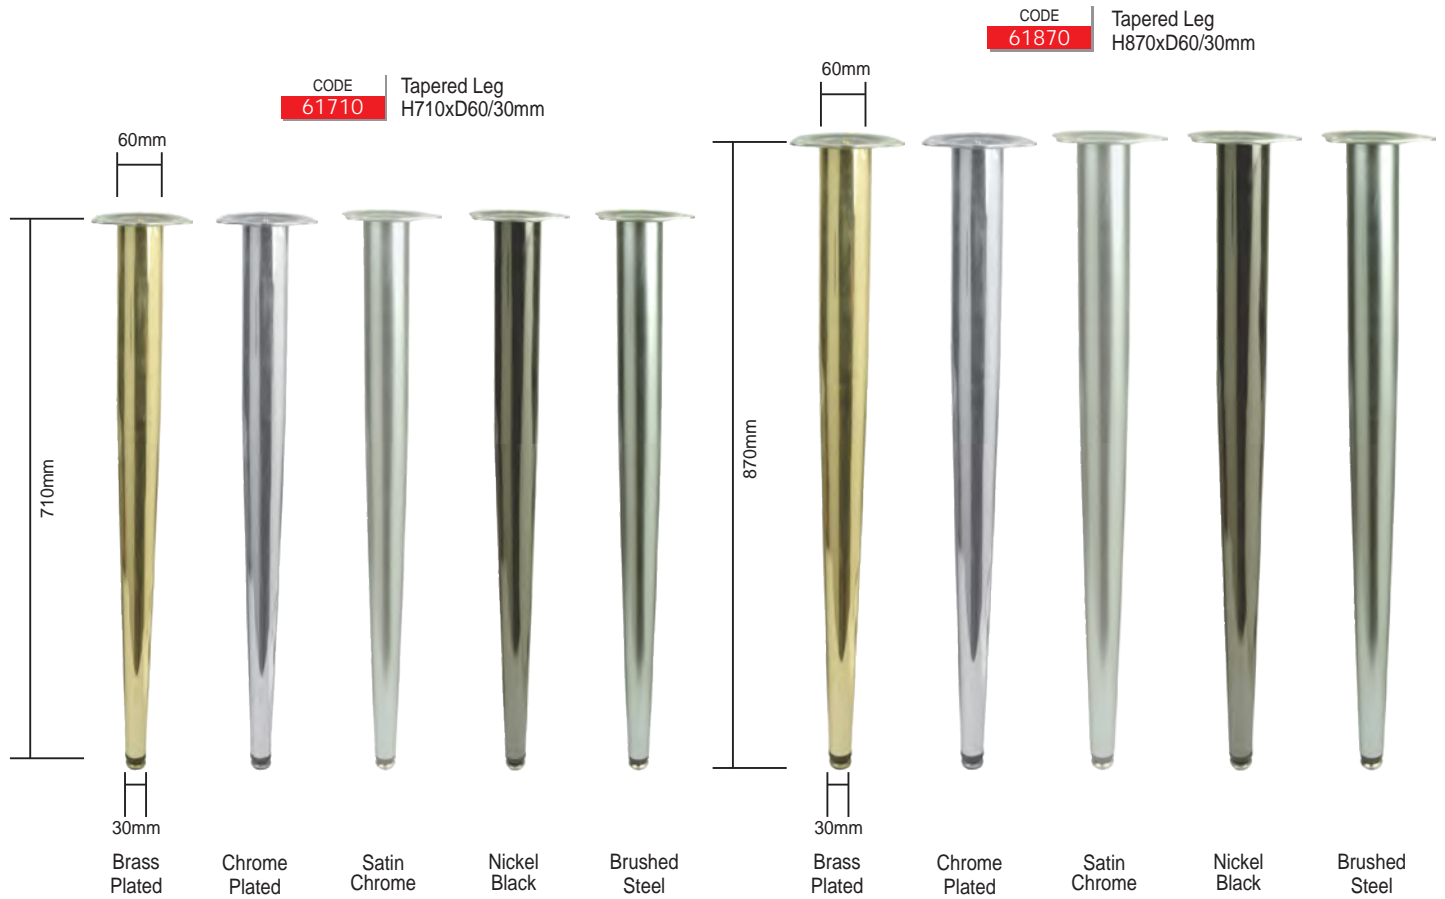

Kitchen Legs (Tapered)