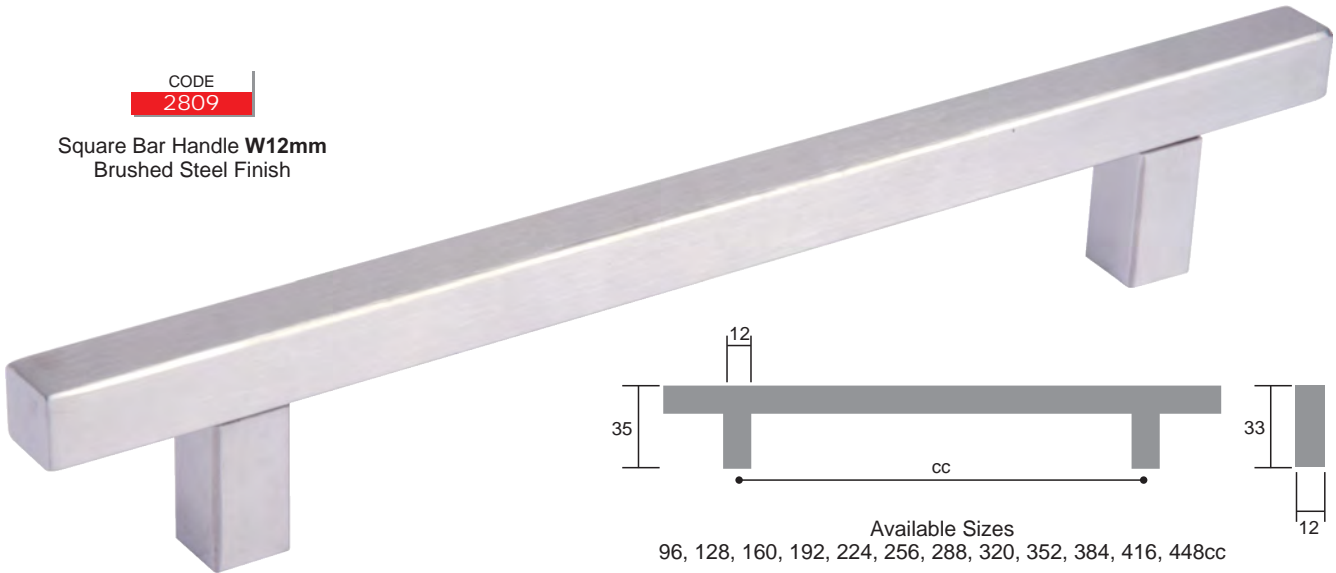

Available Sizes
96, 128, 160, 192, 224, 256, 288, 320, 352, 384, 416, 448cc

CODE
2804

In-line Bar Handle **W20mm**
Brushed Steel Finish