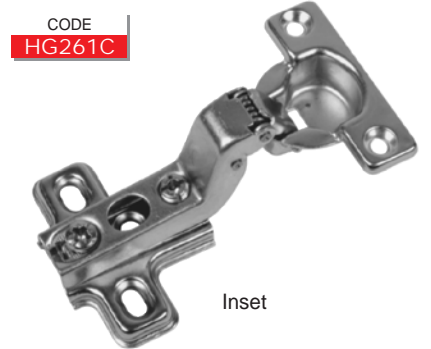

CODE S165
165°

Universal Base Plates (Base Plates are Interchangeable)

CODE BASE
Plate 2 Hole With Euro Screws

CODE BASE4
Plate 4 Hole

CODE BASE3D
Plate 3D

Soft Close Slide-On Hinges – 35mm, 4 Hole Plate (45cc configuration) (Hinge & Plate) (Economy)

Slide-On Hinges - 26mm (Hinge & Plate)

Glass Door Hinges - 26mm (Hinge & Plate) & Hinge Covers

Hinge Covers

Hinge Repair Kit

CODE
MC210

Kit comprises
2 pre-punched
stainless steel plates
(H90xW46)
12xCSK Chipboard
Screws
Hinge not included