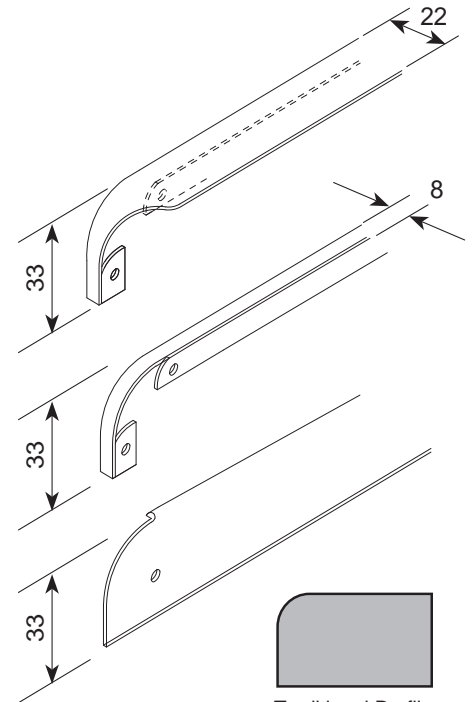

CODE
RWT

Postform End Trim
600 or 900mm
Aluminium, Beige Dust,
Biscuit, Black, Brown,
Silver Vein, White