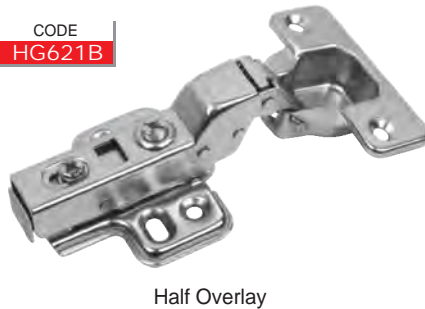

Clip-On Hinges - 35mm, 4 Hole Plate (45cc configuration) (Hinge & Plate)