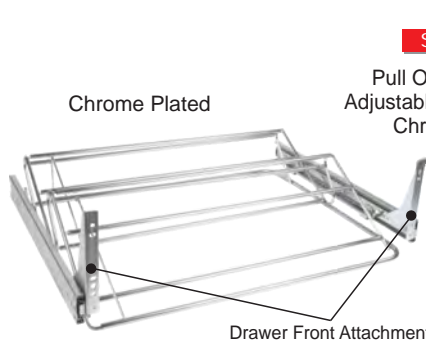

Chrome Plated

Chrome Plated

CODE
SR6010
Pull Out Shoe Rack
Adjustable L600-1000mm
Chrome Plated

Drawer Front Attachment