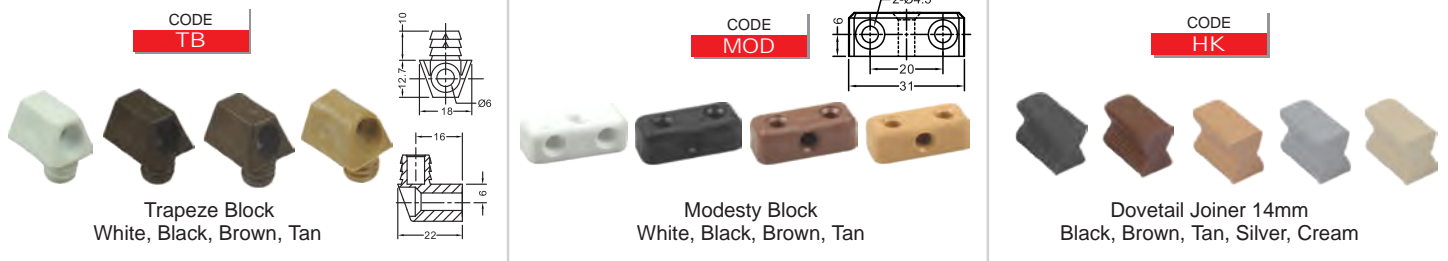

CODE
123NK

Necked Bolt with Striker
Brass Plated or
Chrome Plated

Pad Bolts

CODE
L421

Pad Bolt With Striker, Nickel Plated
Available Sizes 100, 150, 200, 250mm

Hinge Hole Covers, Nut Covers & Screw Hole Covers

Cam Cover Caps

Adhesive Screw Covers

Blocks & Joiners

Glass clips

Push To Open & Soft Close Mechanisms

Rod Holders

<p>CODE BR28</p>  <p>Plastic Rod Holder for 19mm Oval Tubing White</p>	<p>CODE F068</p>  <p>Rod Holder Closed 15mm White</p>	<p>CODE R15</p>  <p>Plastic Rod Holder for 15mm Oval Tubing White</p>	<p>CODE R15D</p>  <p>Plastic Rod Holder for 15mm Oval Tubing Grey</p>	<p>CODE R15D</p>  <p>Plastic Rod Holder for 15mm Oval Tubing with 8mm Dowels White</p>	<p>CODE BR39</p>  <p>Plastic Rod Holder for 19mm Oval Tubing White</p>	<p>CODE BR39</p>  <p>Plastic Rod Holder for 19mm Oval Tubing Black</p>
<p>CODE E002</p>  <p>Steel Rod Holder for 15mm Oval Tubing Nickel Plated</p>	<p>CODE E003</p>  <p>Steel Rod Holder for 15mm Oval Tubing Black</p>	<p>CODE E004</p>  <p>Zinc Rod Holder for 15mm Oval Tubing Nickel Plated</p>	<p>CODE E004</p>  <p>Zinc Rod Holder for 15mm Oval Tubing Nickel Plated</p>	<p>CODE 173</p>  <p>Steel Rod Holder for 19, 25mm Round Tubing Chrome Plated</p>	<p>CODE CS20</p>  <p>Plastic Centre Support for 19mm Oval Tubing White</p>	
<p>CODE C61</p>  <p>Zinc Support for 19, 25mm Round Tubing Chrome Plated Centre</p>	<p>CODE C61</p>  <p>Zinc Support for 19, 25mm Round Tubing Chrome Plated End</p>	<p>CODE L3079</p>  <p>Metal Centre Support for 19mm Oval Tubing White</p>	<p>CODE CS15</p>  <p>Zinc Centre Support for 15mm Oval Tubing Chrome Plated</p>	<p>CODE CS15</p>  <p>Zinc Centre Support for 15mm Oval Tubing Black</p>	<p>CODE CS19</p>  <p>Zinc Centre Support for 19mm Oval Tubing Chrome Plated</p>	<p>CODE CS19</p>  <p>Zinc Centre Support for 19mm Oval Tubing Black</p>