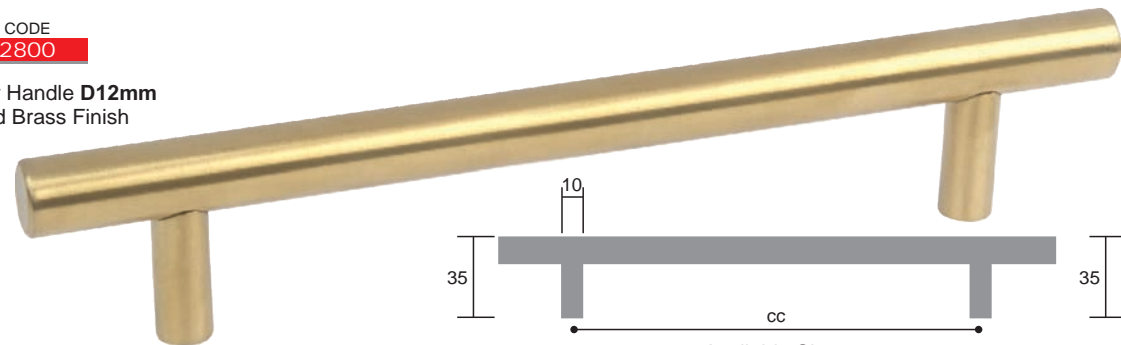

Available Sizes
96, 128, 160, 192, 224, 256, 288, 320, 352, 384, 416, 448cc

CODE
2800

Round Bar Handle **D12mm**
Black