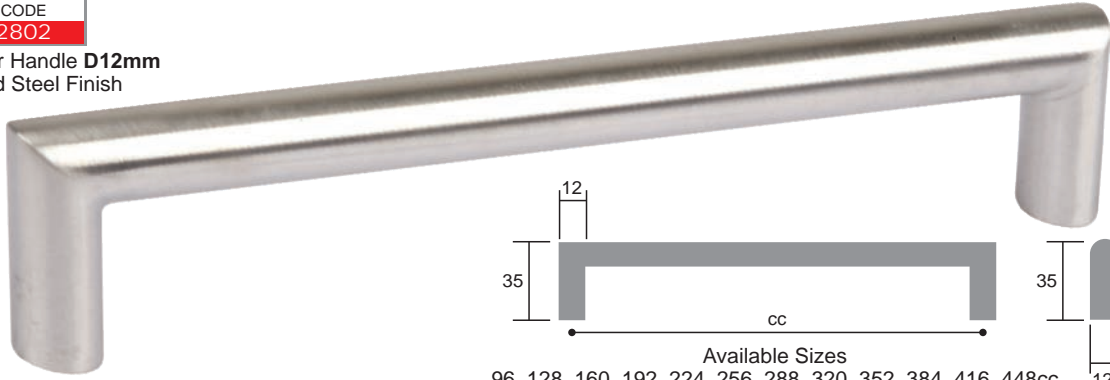

Hollow Stainless Steel Handles

CODE
2802

Russian Bar Handle **D12mm**
Brushed Steel Finish

Available Sizes
96, 128, 160, 192, 224, 256, 288, 320, 352, 384, 416, 448cc

CODE
2800

Round Bar Handle **D12mm**
Brushed Steel Finish