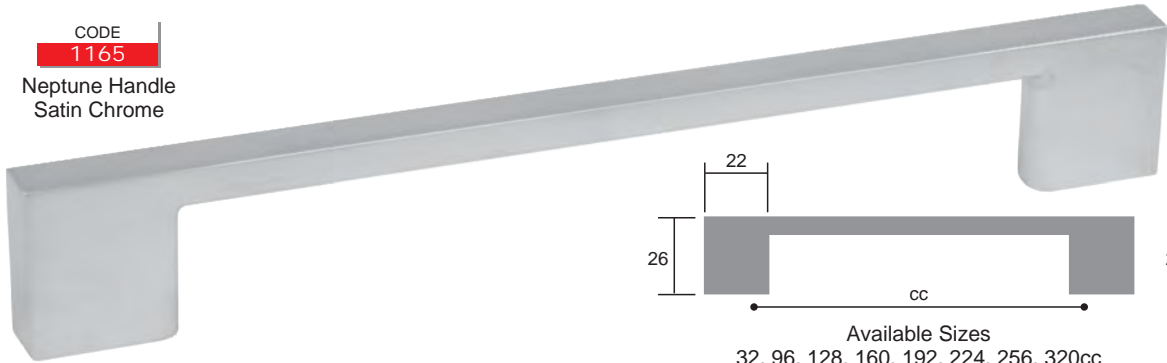

CODE
1165

Neptune Handle
Chrome Plated

HANDLES

Aluminium Handles

CODE
1165
Neptune Handle
Satin Chrome

Available Sizes
32, 96, 128, 160, 192, 224, 256, 320cc

CODE
1165
Neptune Handle
Brushed Steel Finish

Available Sizes
32, 96, 128, 160, 192, 224, 256, 320cc