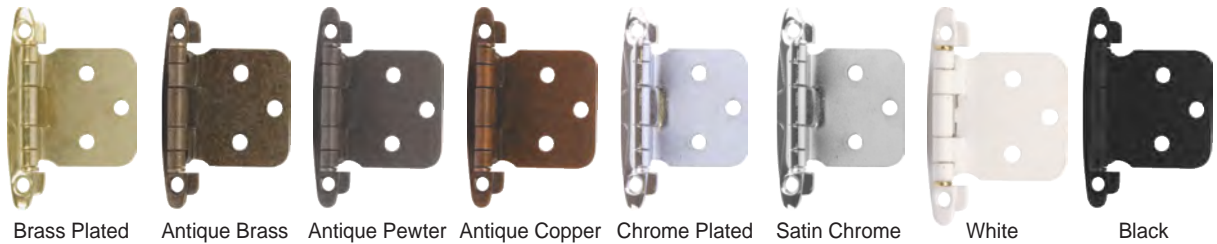

5 Knuckle Self-Closing Hinges

CODE
2002

H70xW50xT1.2mm
(Pairs)

Butt Hinges

CODE
480
(Pairs)