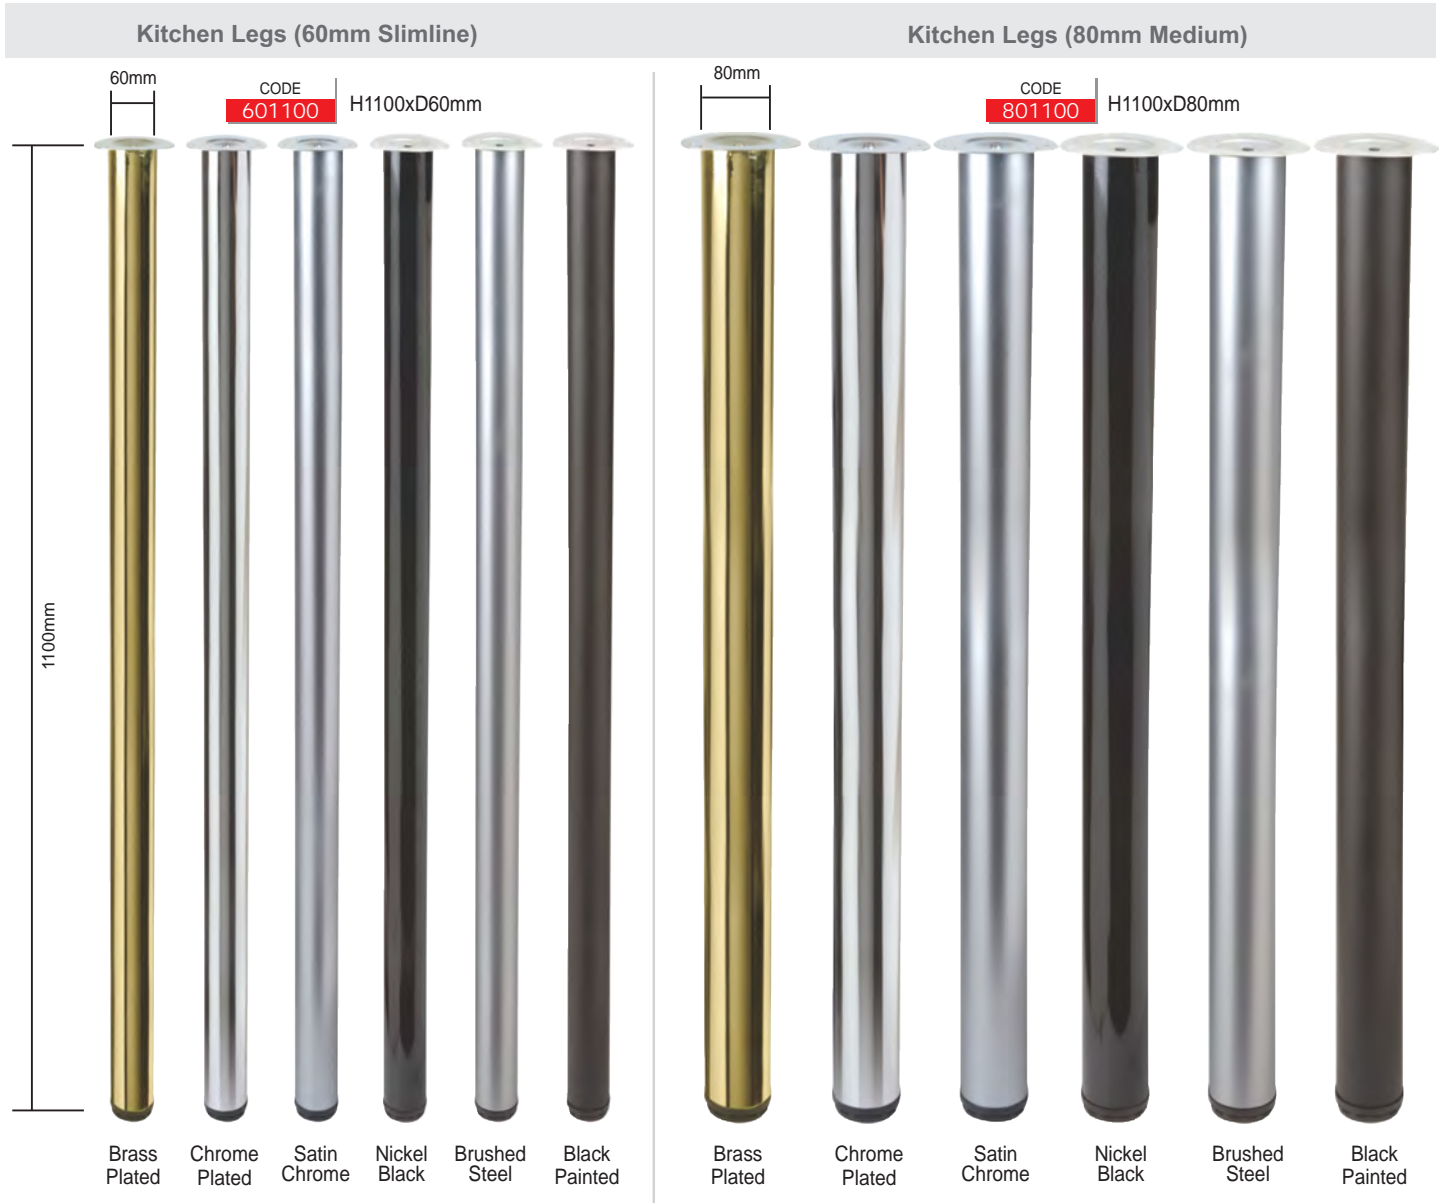

CODE
TW96

Taper Cone Leg
Unfinished
H150xD65-35mm

Office Legs

Table Legs

Kitchen Legs (60mm Slimline)

Kitchen Legs (80mm Medium)

Kitchen Legs (120mm Heavy)

Kitchen Legs (Tapered)