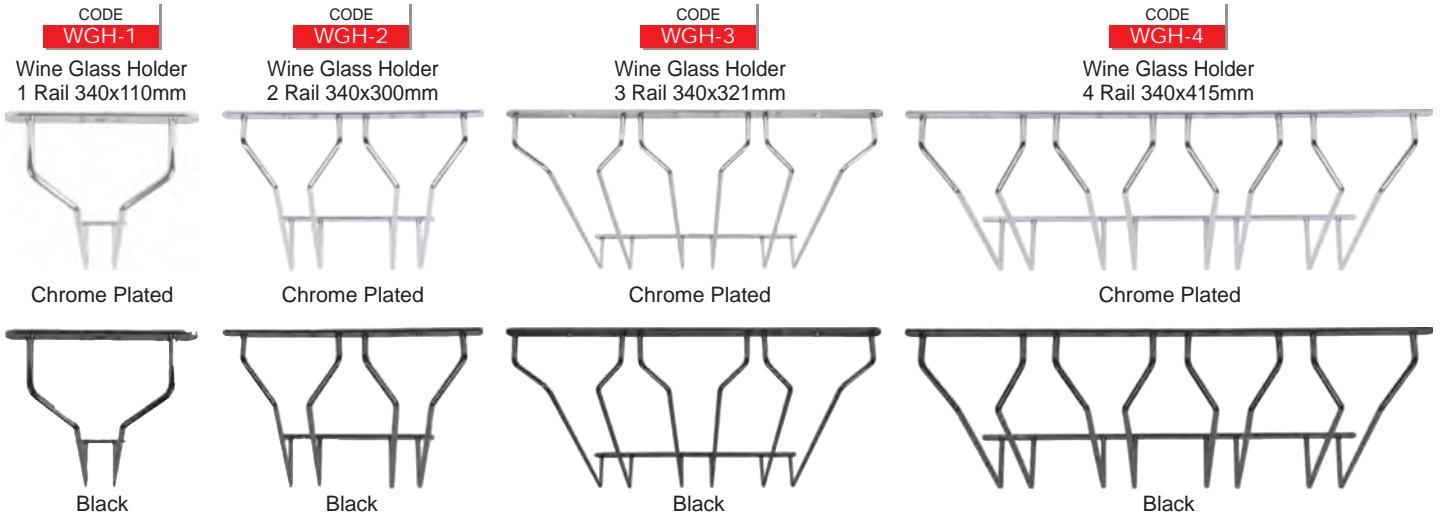

Wine Glass & Bottle Holders