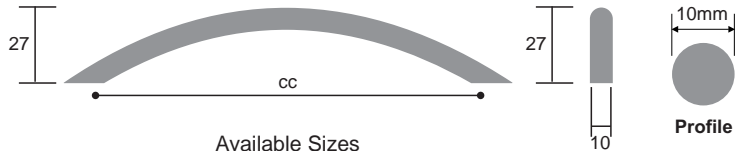

H465

Aluminium Oval Arch Handle
15mm
Natural Anodized

Available Sizes
96, 128, 160, 192, 224, 256, 288, 320cc

CODE

A6025

Aluminium Round Arch Handle
10mm
Natural Anodized

Available Sizes
96, 128, 160, 192, 224, 256, 288, 320cc