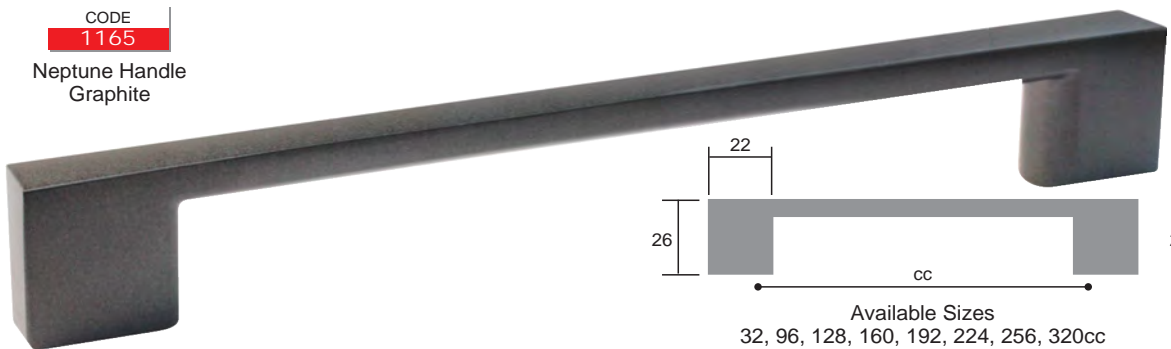

Available Sizes
32, 96, 128, 160, 192, 224, 256, 320cc

Aluminium Handles

CODE

8334

Strap Handle
Brushed Steel Finish

CODE

7002

Doppio Handle
Brushed Steel Finish