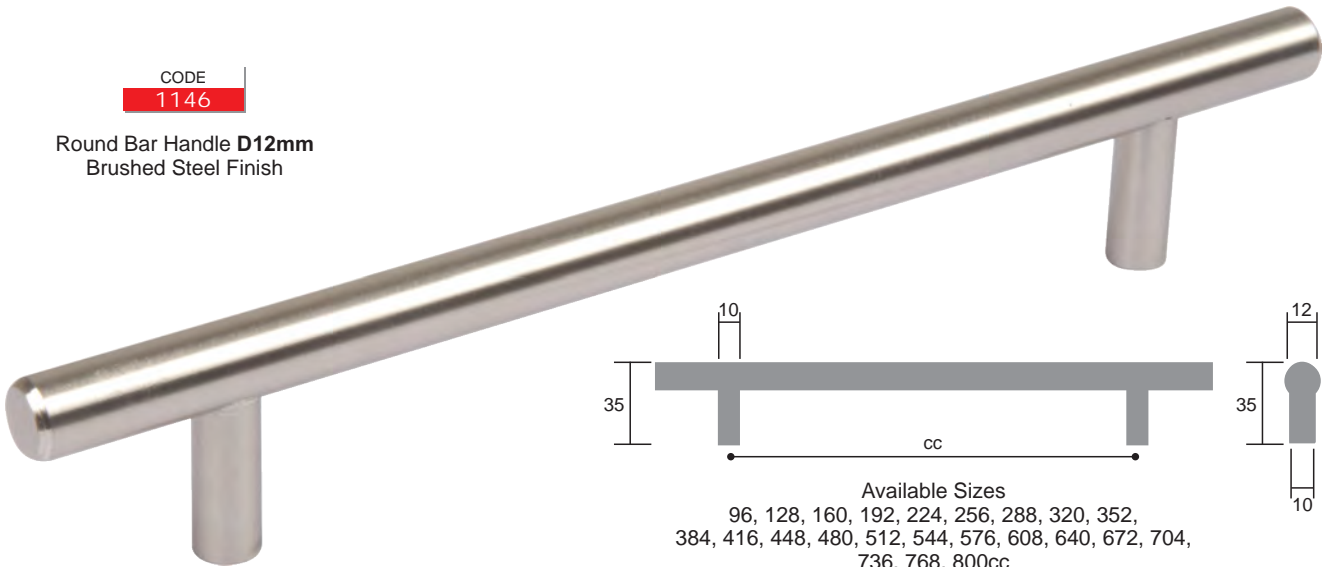

Available Sizes
96, 128, 160, 192, 224, 256, 288, 320, 352,
384, 416, 448, 480, 512, 544, 576, 608, 640, 672, 704,
736, 768, 800cc

CODE

2282

Round Bar Handle **D12mm**
Nickel Black