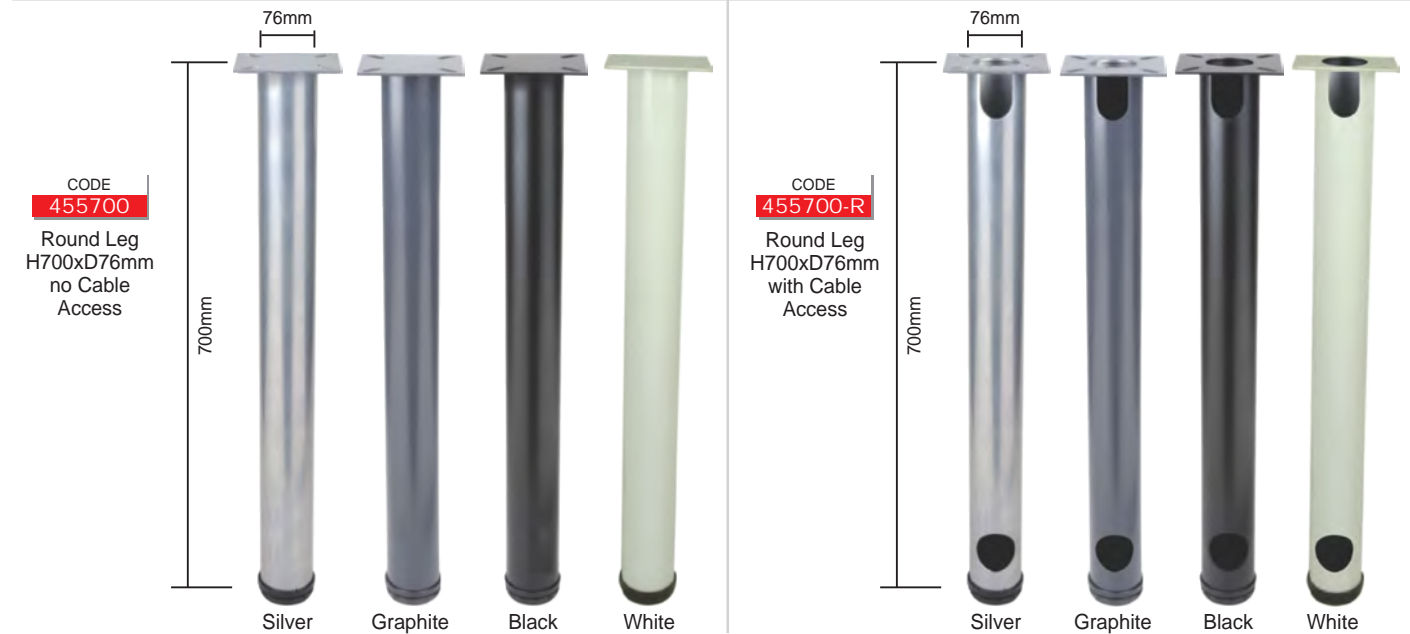

CODE
TW96

Taper Cone Leg
Unfinished
H150xD65-35mm

Office Legs

Table Legs

Kitchen Legs (60mm Slimline)

Kitchen Legs (80mm Medium)

Kitchen Legs (120mm Heavy)

Kitchen Legs (Tapered)