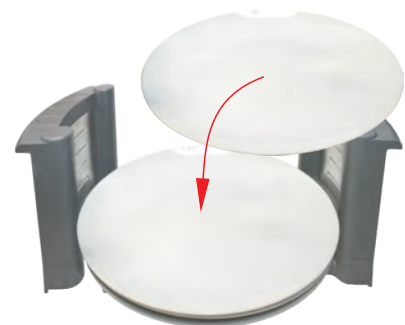

CODE
09188
Expandable Dish Rack Grey