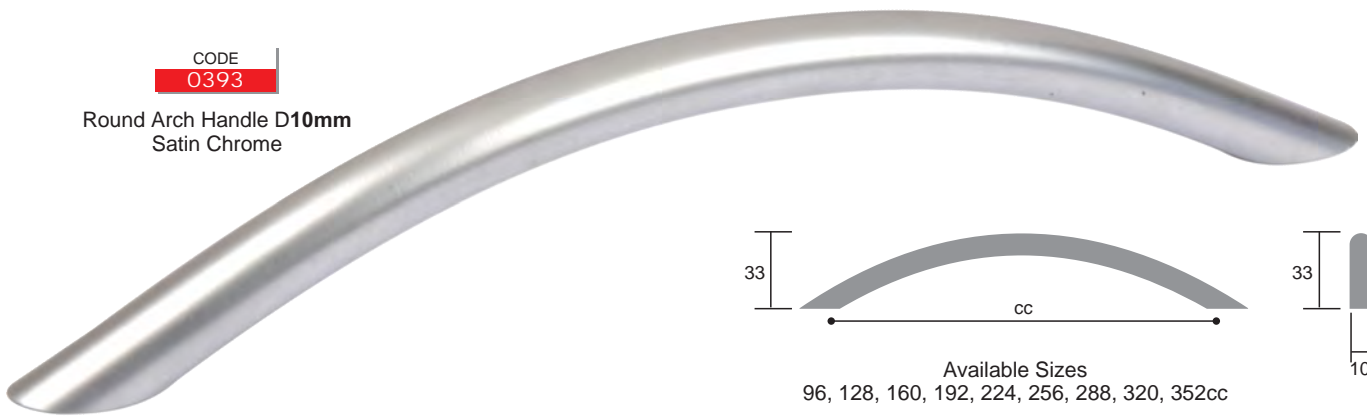

CODE
0393

Round Arch Handle **D10mm**
Satin Chrome