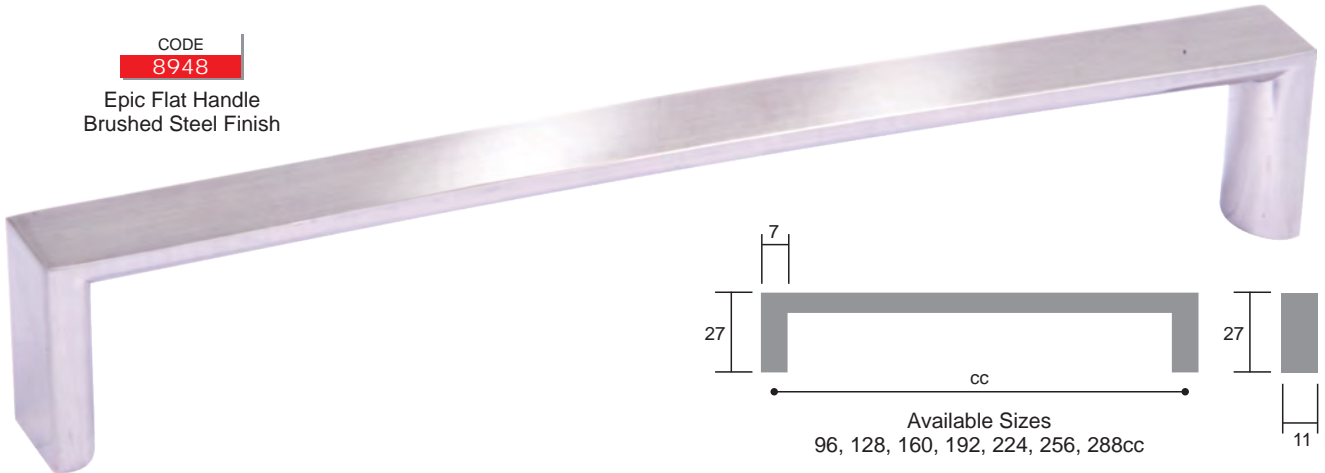

CODE

8948

Epic Flat Handle
Brushed Steel Finish