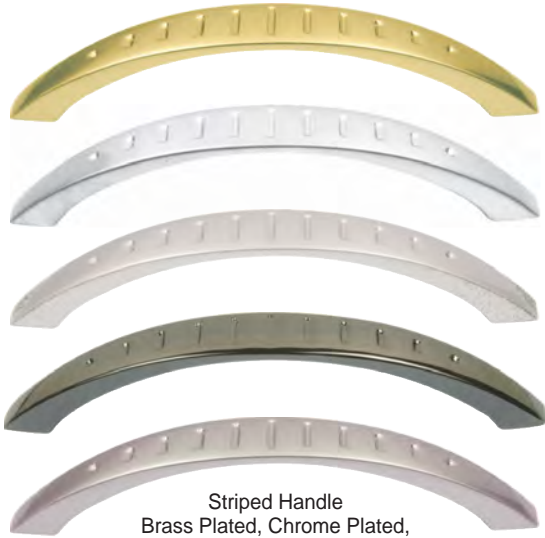

CODE
0730

Elegant Handle
Brass Plated, Chrome Plated,
Satin Chrome, Nickel Black,
Brushed Steel

CODE
1102

Bean Handle
Brass Plated, Chrome Plated,
Satin Chrome, Nickel Black,
Brushed Steel

CODE
B147

New Moon Handle
Brass Plated, Chrome Plated,
Satin Chrome, Nickel Black,
Brushed Steel

Handles 128cc

CODE
B147

New Moon Handle
Brass Plated, Chrome Plated,
Satin Chrome, Nickel Black,
Brushed Steel

128

Handles 128cc

CODE
7170

Striped Handle
Brass Plated, Chrome Plated,
Satin Chrome, Nickel Black,
Brushed Steel