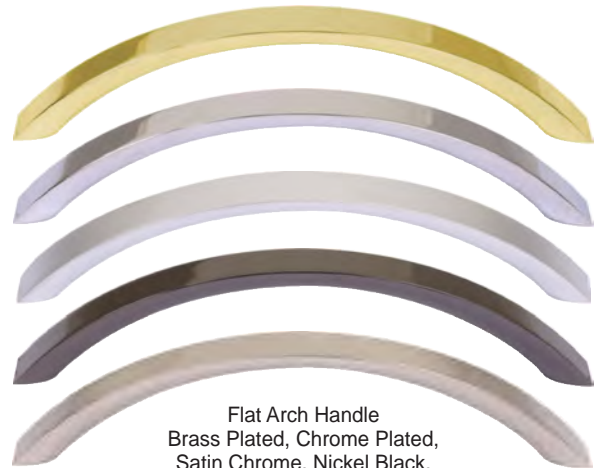

Flat Arch Handle
Brass Plated, Chrome Plated,
Satin Chrome, Nickel Black,
Brushed Steel

CODE
1876