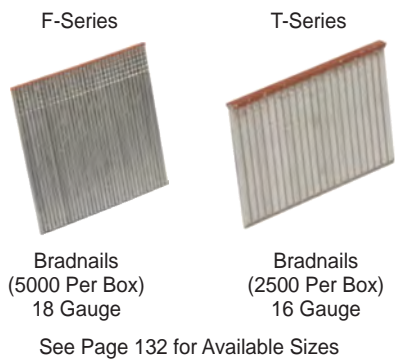

Staples

- CODE **S71** | Crown 9.0mm (10 000 per Box) L10, 12, 14mm
- CODE **S80** | Crown 12.8mm (10 000 per Box) L8, 10, 12, 14, 16mm
- CODE **S10** | Crown 11.2mm (5 000 per Box) L8, 10, 13, 16, 19mm
- CODE **N8** | Crown 10.8mm (10 000 per Box) L38, 45, 50mm