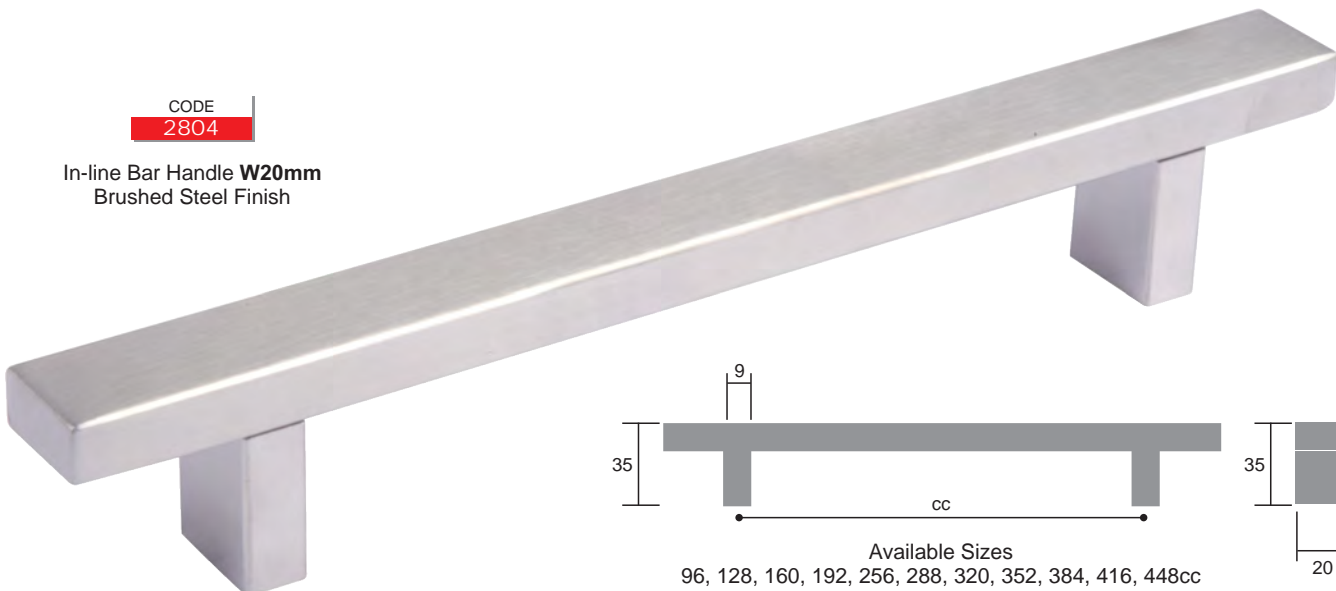

Available Sizes
96, 128, 160, 192, 256, 288, 320, 352, 384, 416, 448cc