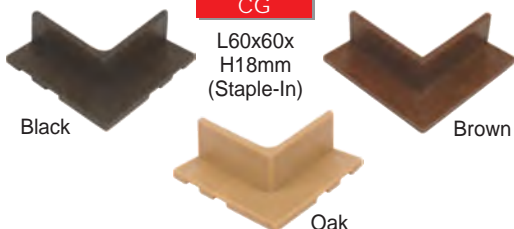

D16mm

D22mm

D22mm

Plastic Glides

CODE
CG
L60x60x
H18mm
(Staple-In)

Black

Brown

Oak