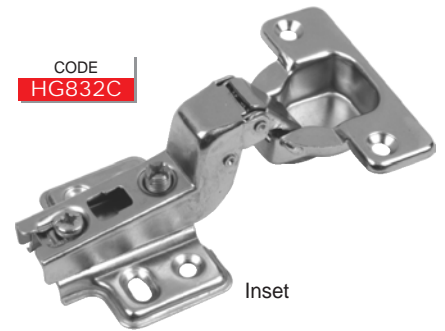

Soft Close Slide-On Hinges - 35mm, 4 Hole Plate (45cc configuration) (Hinge & Plate)