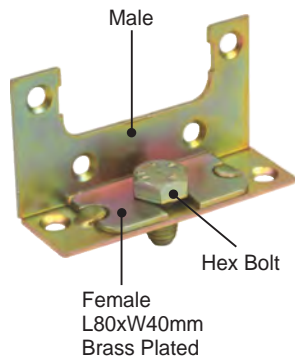

Bed Fittings, Couch Fittings & Metal Brackets

CODE
L3140
Sofa Connector
L100xW60xT2.0mm
Galvanised

CODE
MW030
Sofa Connector
L135xW55xT2.3mm
Nickel Plated

CODE
L3144
Bed Bracket Left & Right
L105xW79xT2.5mm
Galvanised

CODE
L0242
Cot Fitting Set
Nickel Plated

CODE
TH363

Bed Bracket (8 Piece Set)
L135xT1.2mm
Brass Plated

CODE
L1873 Bed Bracket Set
L85xW25mm

CODE
L1226

Ladder Hook
Nickel Plated
L65xW20xT2.0mm

CODE
L4305
Bracket
L37xW27xT2.0mm
Brass Plated

CODE
L0272S

Straight
Available Sizes
L45xW45mm, L65xW65mm

Leg Plates
Available in
Brass Plated
or Nickel
Plated

CODE
L0272

Splayed
Available Sizes
L45xW45mm, L65xW65mm

CODE
L2062

Table Bracket
Extra Large
L115xH70xT2.0mm
Brass Plated

CODE
L0046

Table Bracket Cranked
L115xW50xT1.6mm
Brass Plated

CODE
BR5

Table Bracket
L92xH40xT2.0mm
Brass Plated

CODE
43EB

Table Bracket
L90xH40xT2.0mm
Brass Plated

CODE
44EB

Table Bracket
L110xH60xT2.0mm
Brass Plated

CODE
LPBK

Table Link Plate
L90xW40xT3.0mm
Black

CODE
FB5

Facia Bracket
L95xW30xT1.5mm
White

CODE
TT1

Totem Bracket
L77xW34xT1.5mm
White

CODE
H19F

Flat Shelf Bracket
L84xW49xT1.2mm
White

CODE
HO19

Bent Shelf Bracket
L49/36xW49xT1.2mm
White