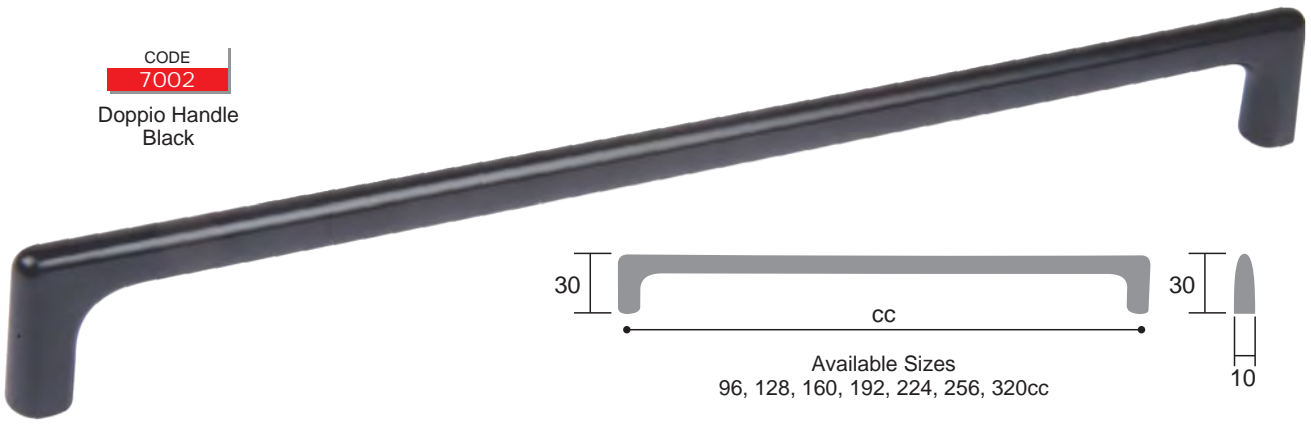

CODE

7002

Doppio Handle
Black