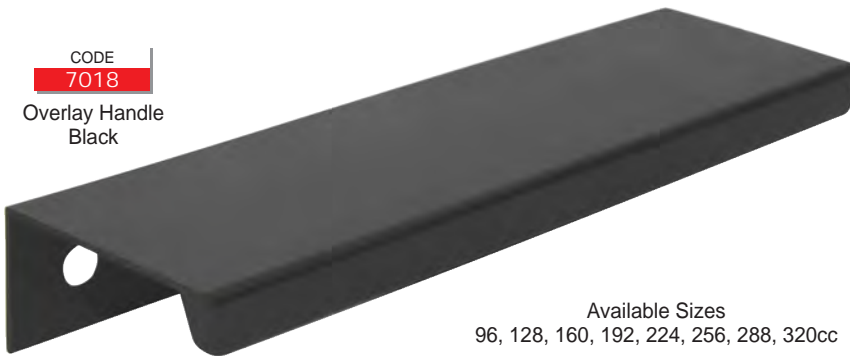

Available Sizes
96, 128, 160, 192, 224, 256, 288, 320cc

CODE
7018

Overlay Handle
Natural Anodized

Available Sizes
96, 128, 160, 192, 224, 256, 288, 320cc

CODE
7018

Overlay Handle
Black

Available Sizes
96, 128, 160, 192, 224, 256, 288, 320cc