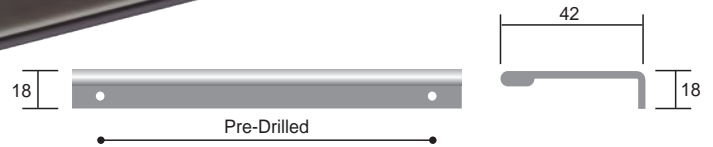

Aluminium Handles

CODE
A775

Overlay Handle
Chrome Plated

Available Sizes
96, 128, 160, 192, 224, 256, 288, 320cc

CODE
A775

Overlay Handle
Satin Chrome

Available Sizes
96, 128, 160, 192, 224, 256, 288, 320cc

CODE
A775

Overlay Handle
Brushed Steel Finish

Available Sizes
96, 128, 160, 192, 224, 256, 288, 320cc

CODE
A775

Overlay Handle
Black

Available Sizes
96, 128, 160, 192, 224, 256, 288, 320cc

CODE
A775

Overlay Handle
Satin Brass

Available Sizes
96, 128, 160, 192, 224, 256, 288, 320cc