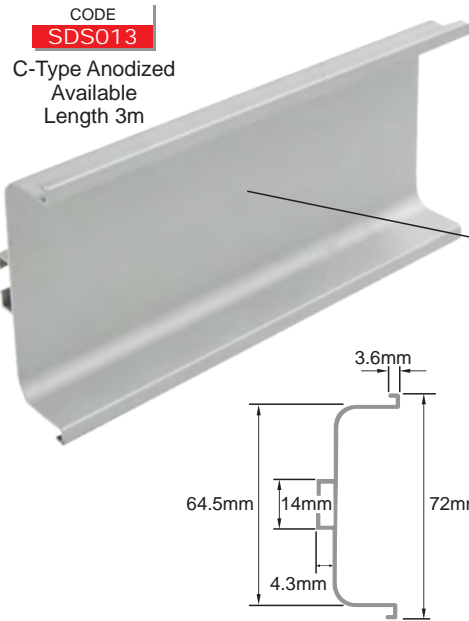

Gola Aluminium Profile Handles

CODE
SDS013
C-Type Anodized Available Length 3m