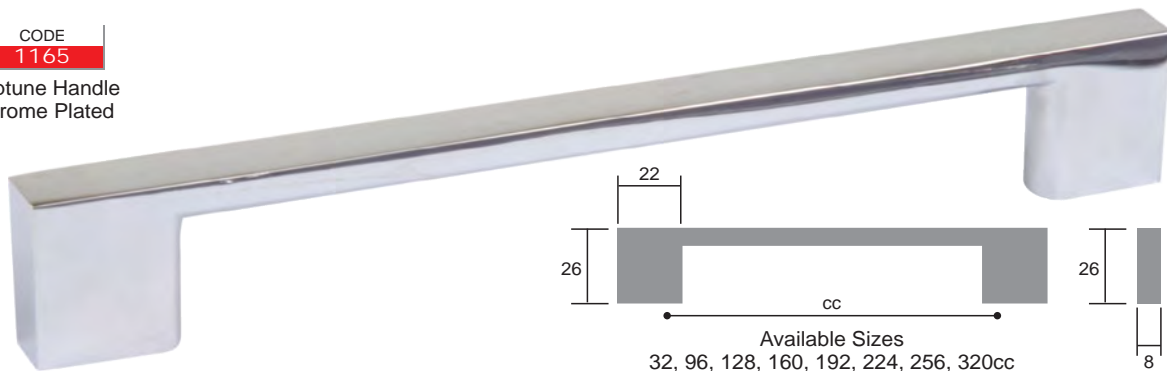

CODE
1165

Neptune Handle
Chrome Plated