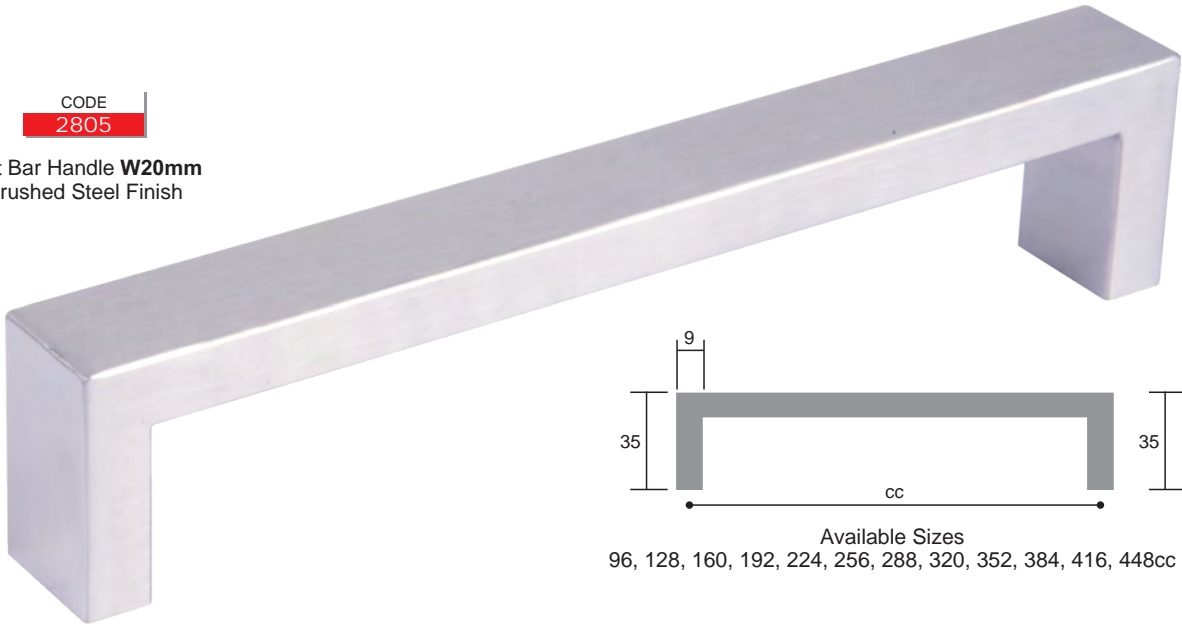

CODE
2803
Square D Bar Handle **W14mm**
Brushed Steel Finish

Available Sizes
96, 128, 160, 192, 224, 256, 288, 320, 352, 384, 416, 448cc

Hollow Stainless Steel Handles

CODE
2805

Flat Bar Handle **W20mm**
Brushed Steel Finish