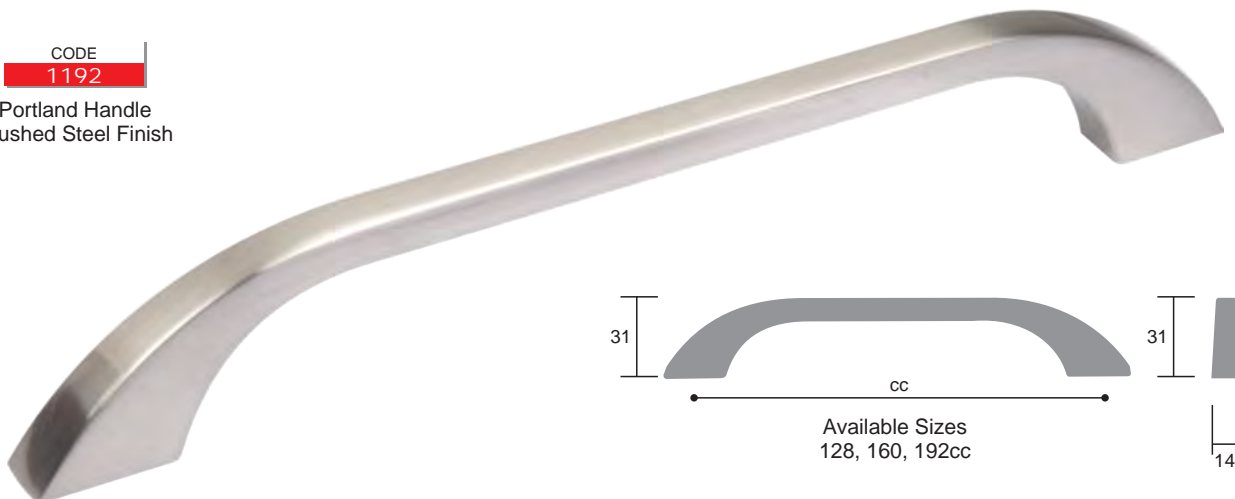

CODE
1192

Portland Handle
Brushed Steel Finish