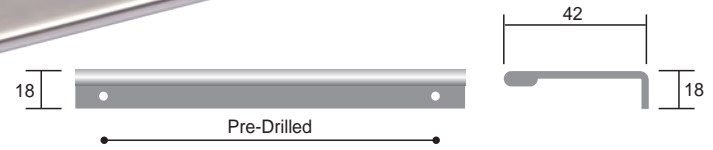

CODE
A775

Overlay Handle
Chrome Plated

Available Sizes
96, 128, 160, 192, 224, 256, 288, 320cc

CODE
A775

Overlay Handle
Satin Chrome

Available Sizes
96, 128, 160, 192, 224, 256, 288, 320cc

CODE
A775

Overlay Handle
Brushed Steel Finish