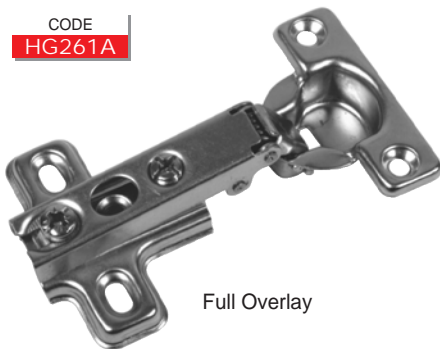

CODE S165
165°

Universal Base Plates (Base Plates are Interchangeable)

CODE BASE
Plate 2 Hole With Euro Screws

CODE BASE4
Plate 4 Hole

CODE BASE3D
Plate 3D

Soft Close Slide-On Hinges – 35mm, 4 Hole Plate (45cc configuration) (Hinge & Plate) (Economy)

Slide-On Hinges - 26mm (Hinge & Plate)

Glass Door Hinges - 26mm (Hinge & Plate) & Hinge Covers

Hinge Covers

Hinge Repair Kit

CODE
MC210

Kit comprises
2 pre-punched
stainless steel plates
(H90xW46)
12xCSK Chipboard
Screws
Hinge not included