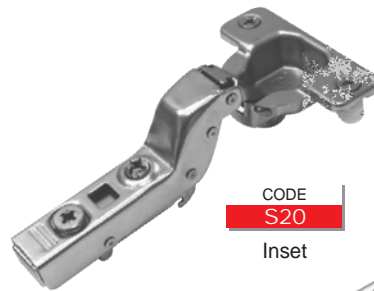

CODE S20
Inset