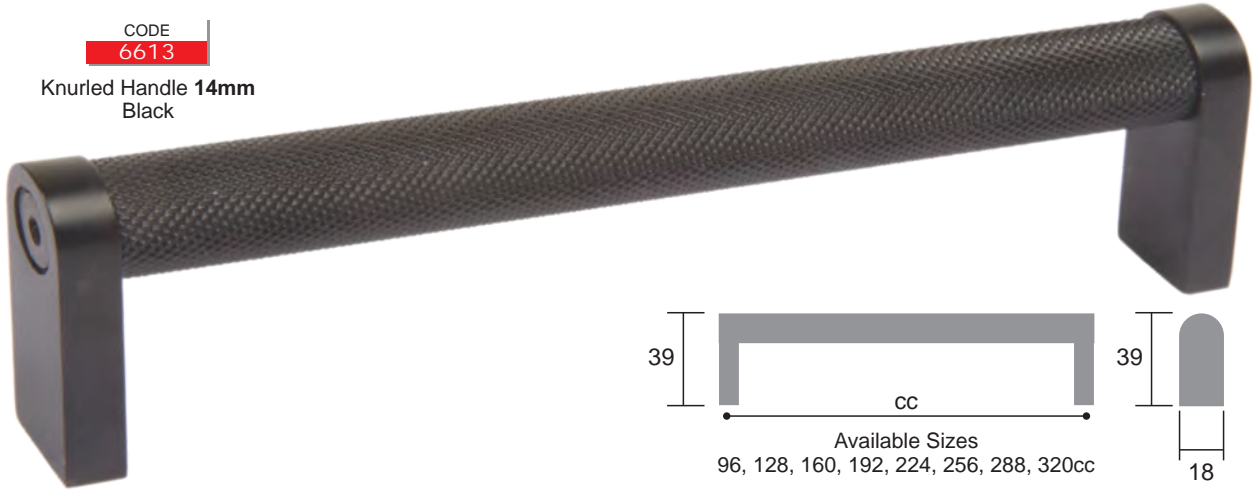

Aluminium Handles

CODE

6613

Knurled Handle 14mm
Black