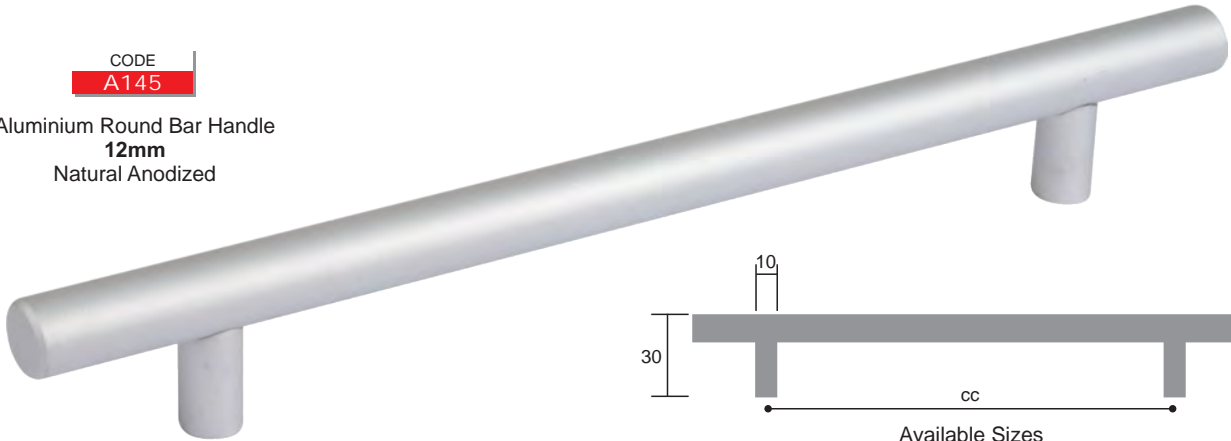

CODE

A6025

Aluminium Round Arch Handle
10mm
Black

Available Sizes
96, 128, 160, 192, 224, 256, 288, 320cc

Aluminium Handles

CODE
A145

Aluminium Round Bar Handle
12mm
Natural Anodized

Available Sizes
96, 128, 160, 192, 224, 256, 288, 320cc