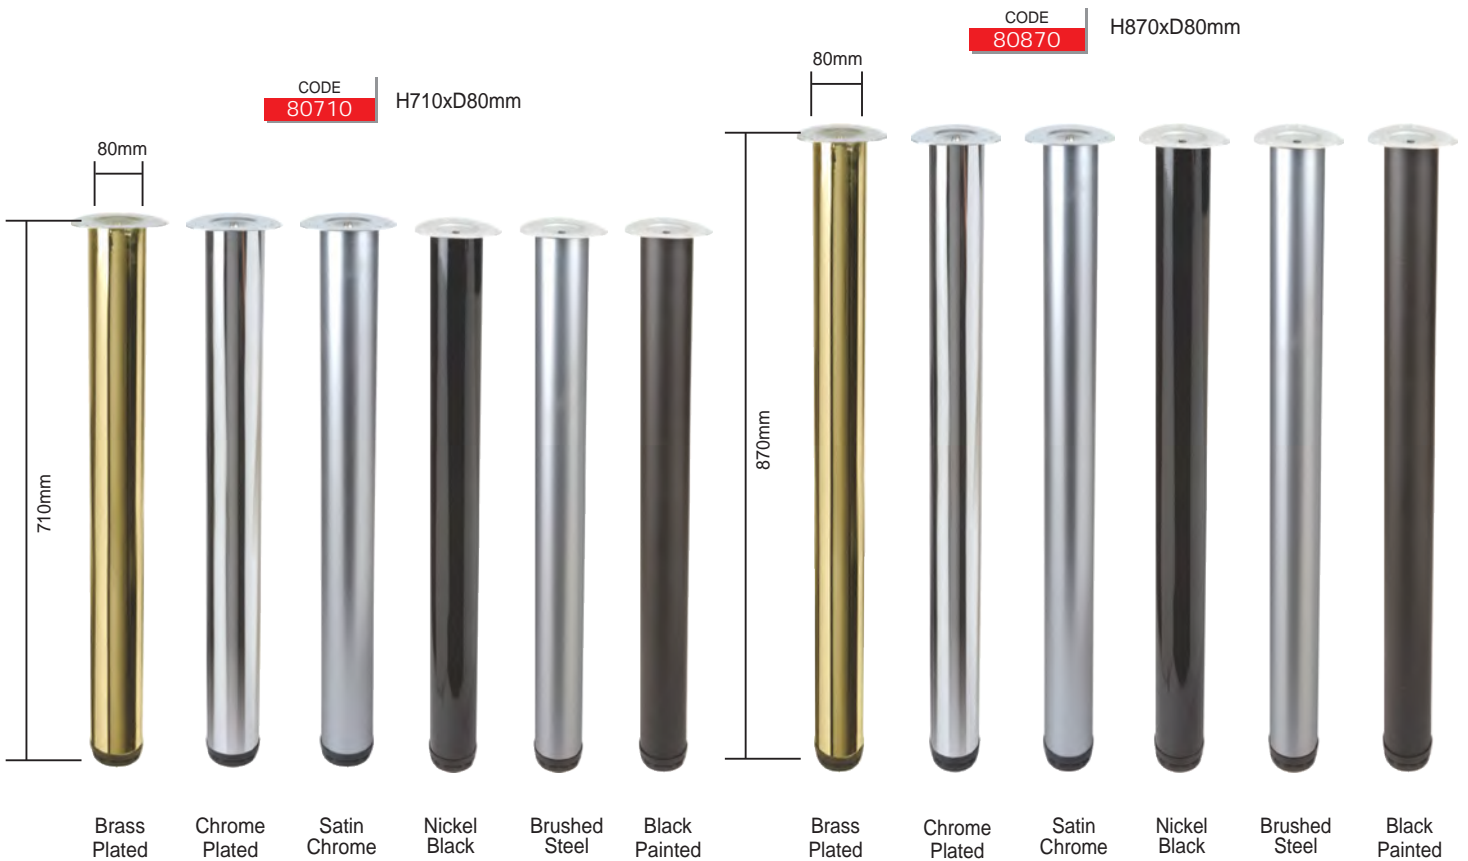

Kitchen Legs (80mm Medium)