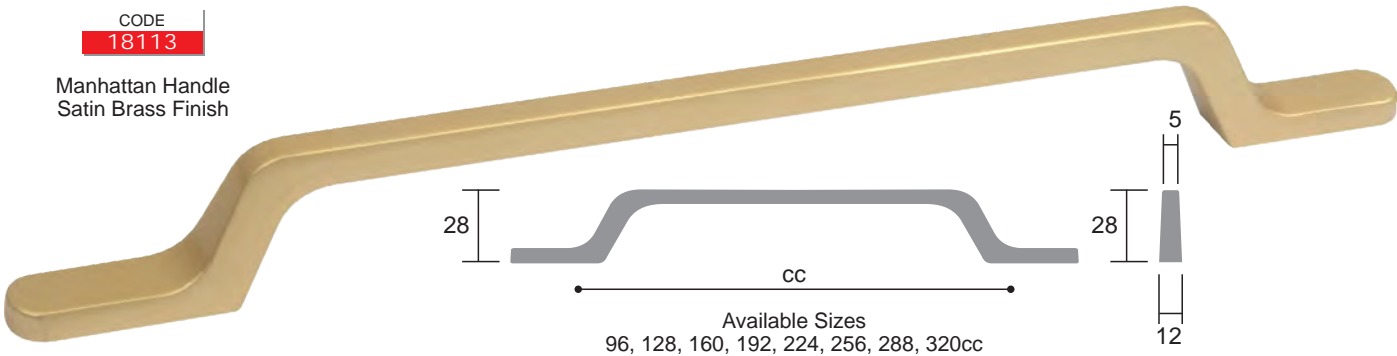

CODE
18113

Manhattan Handle
Brushed Steel Finish

CODE
18113

Manhattan Handle
Black

CODE
18113

Manhattan Handle
Satin Brass Finish

CODE
1165

Neptune Handle
Nickel Black