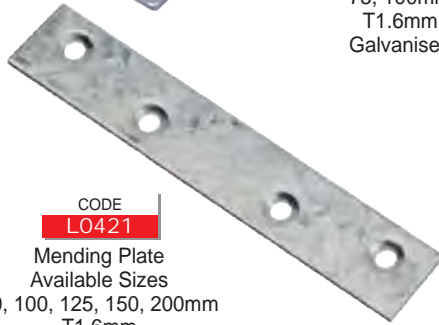

CODE
HO19

Bent Shelf Bracket
L49/36xW49xT1.2mm
White

Metal Brackets

CODE
H19Z
Z Clip
L38xW19xT1.6mm
Nickel Plated

CODE
TH319
Bracket 45°
L25/25xW16xT2.0mm
Nickel Plated

CODE
BR47
Bracket
L47xW20xT1.8mm
Nickel Plated

CODE
BR25
Bracket
L25/25xW16xT1.8mm
Nickel Plated

CODE
BR50
Bracket
L50/50xW16 xT1.8mm
Nickel Plated

Corner Braces, T Braces & Mending Plates

CODE
L0313
Flat Corner Brace
Available Sizes
50, 61, 75, 100mm
T1.6mm
Galvanised

CODE
L0418
T Brace
Available Sizes
75, 100mm
T1.6mm
Galvanised

CODE
L0420
Corner Brace
Available Sizes
25, 50, 64, 75, 100mm
T1.6mm
Galvanised

CODE
L0421
Mending Plate
Available Sizes
50, 100, 125, 150, 200mm
T1.6mm
Galvanised