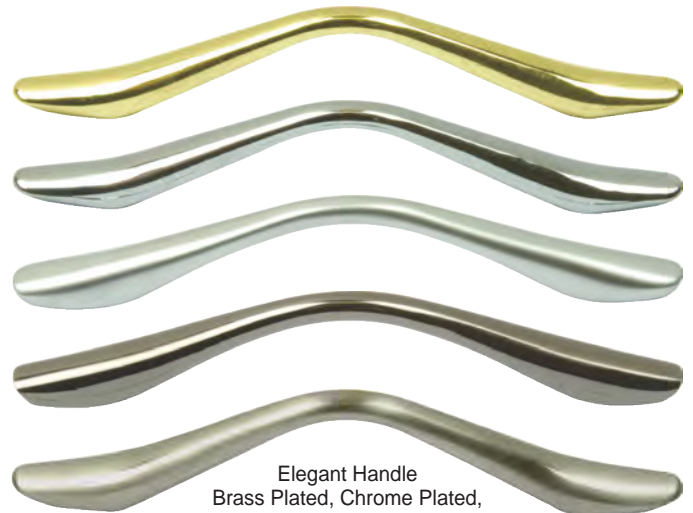

CODE
1012

Galaxy Handle
Brass Plated, Chrome Plated,
Satin Chrome, Nickel Black,
Brushed Steel

CODE
9904

Curve Handle
Brass Plated, Chrome Plated,
Satin Chrome, Nickel Black,
Brushed Steel

CODE
2242

D-Handle
Brass Plated, Chrome Plated,
Satin Chrome, Nickel Black,
Brushed Steel

CODE
1102

Bean Handle
Brass Plated, Chrome Plated,
Satin Chrome, Nickel Black,
Brushed Steel

CODE
0730

Elegant Handle
Brass Plated, Chrome Plated,
Satin Chrome, Nickel Black,
Brushed Steel

CODE
0236

Open Dolphin Handle
Brass Plated, Chrome Plated,
Satin Chrome, Nickel Black,
Brushed Steel