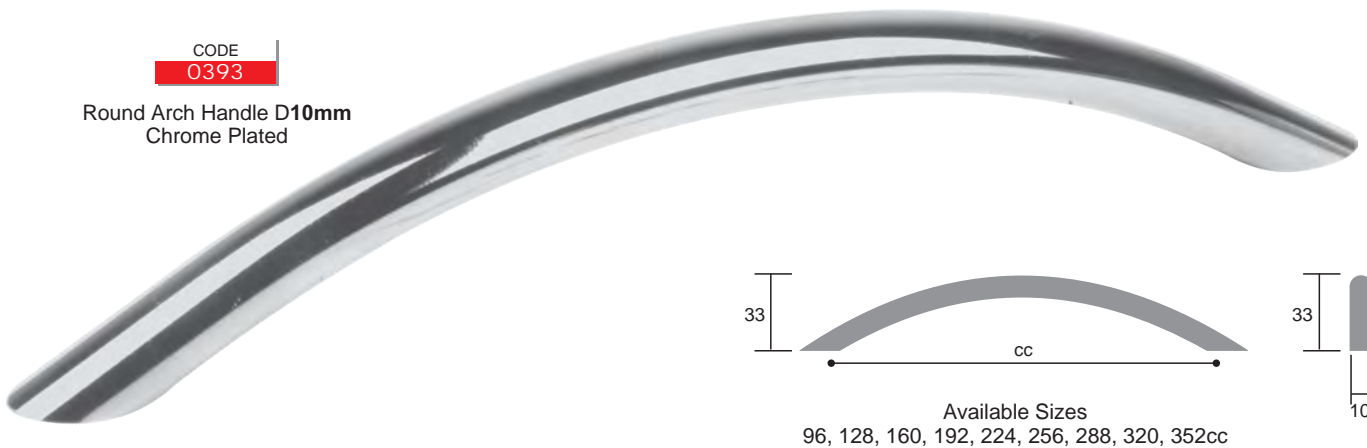

CODE
0393

Round Arch Handle **D10mm**
Chrome Plated