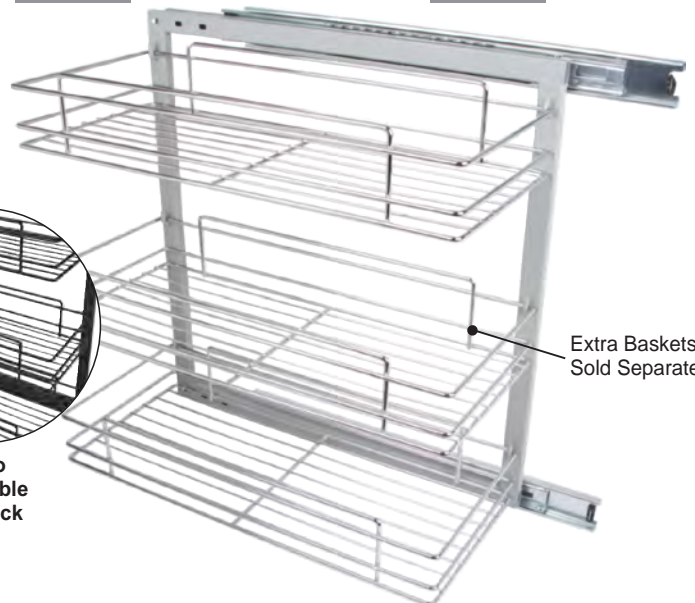

CODE
SRSM

Standard

CODE
3006

Soft Close