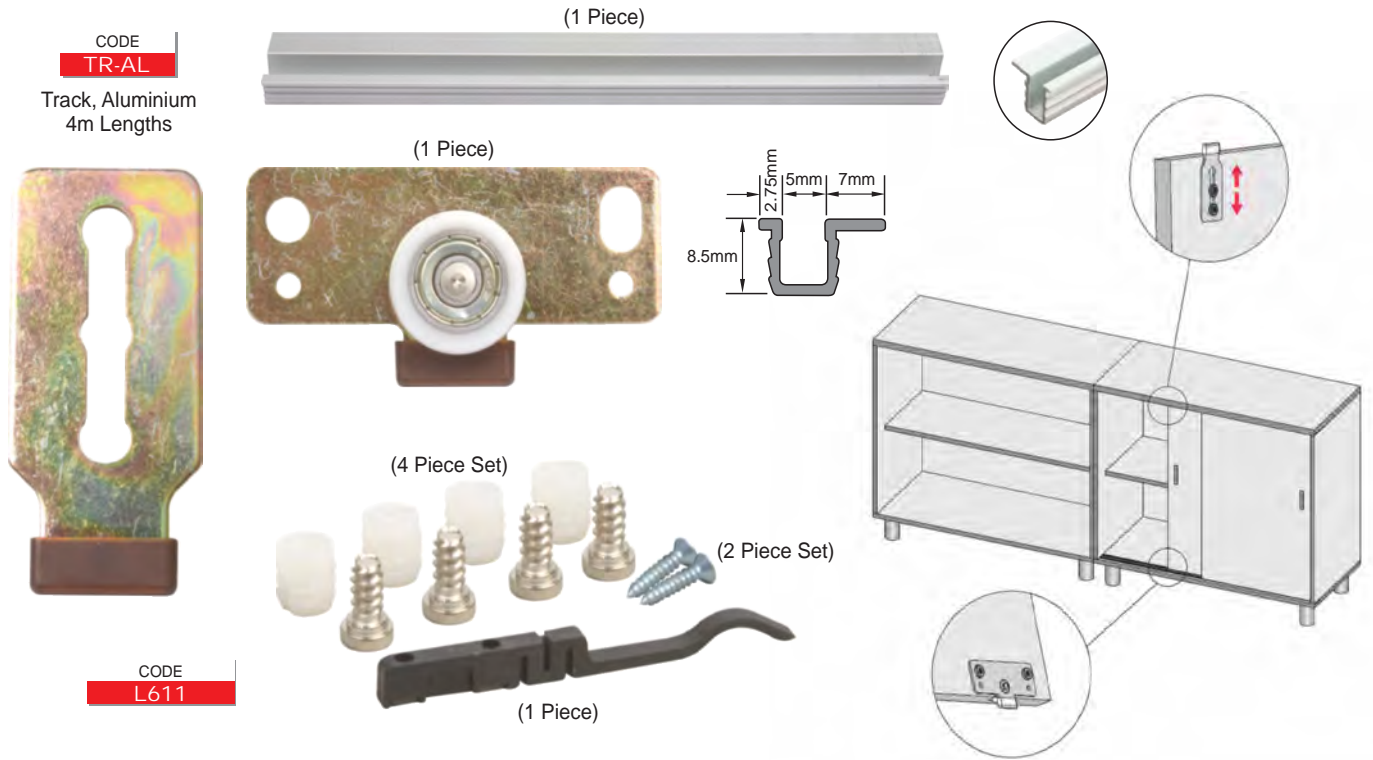

Sliding Door System (Light Duty)