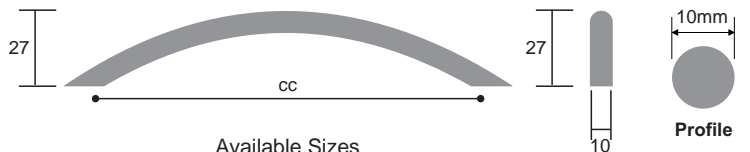

Available Sizes
96, 128, 160, 192, 224, 256, 288, 320cc