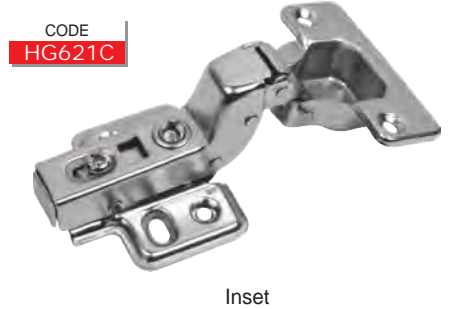

Knobs 124-127

Escutcheons 128

Coffin Handles & Decorations 129-130

Slide-On Hinges - 35mm, 4 Hole Plate (45cc configuration) (Hinge & Plate)

Slide-On Hinges - 35mm, 4 Hole Plate (42cc configuration) with Euro Screws & Dowels (Hinge & Plate)

Soft Close Clip-On Hinges - 35mm, 4 Hole Plate (45cc configuration) (Hinge & Plate) Black

Clip-On Hinges - 35mm, 4 Hole Plate (45cc configuration) (Hinge & Plate)

Soft Close Clip-On Hinges - 35mm, 4 Hole Plate (45cc configuration) (Hinge & Plate)