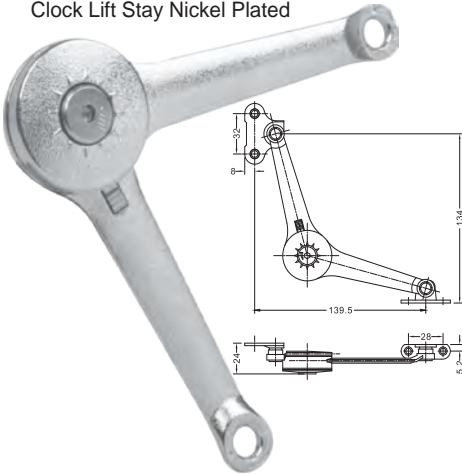

Stays

CODE
L7812

Clock Lift Stay Nickel Plated