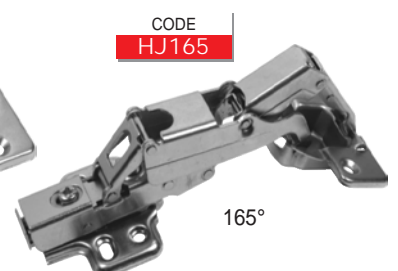

Slide-On Hinges - 35mm, 4 Hole Plate (Hinge & Plate) 30°, 90° & 135°

Slide-On Hinges - 35mm, 4 Hole Plate (Hinge & Plate) 45°

270° Hinge - 35mm

Soft Close Clip-On Hinges - 35mm, 4 Hole Plate (45cc configuration) 45°, 90°, 135° & 165°

Interchangeable Clip-On Hinge Series - 35mm, 2 Hole Plate (45cc configuration) with Euro Screws & Dowels (Hinge & Plate)

Available in Standard or Soft Close

CODE HV98A

Full Overlay

CODE HV98B

Half Overlay

CODE HV98C

Inset

Interchangeable Clip-On Hinge Series - 35mm, (48cc configuration) with Euro Screws & Dowels (Hinge & Plate)

Standard Close

CODE N18
Full Overlay

CODE N19
Half Overlay

CODE N20
Inset

CODE N45
45°

CODE N90
90°