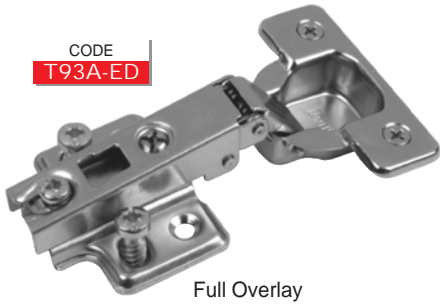

Knobs 124-127

Escutcheons 128

Coffin Handles & Decorations 129-130

Slide-On Hinges - 35mm, 4 Hole Plate (45cc configuration) (Hinge & Plate)

Slide-On Hinges - 35mm, 4 Hole Plate (42cc configuration) with Euro Screws & Dowels (Hinge & Plate)