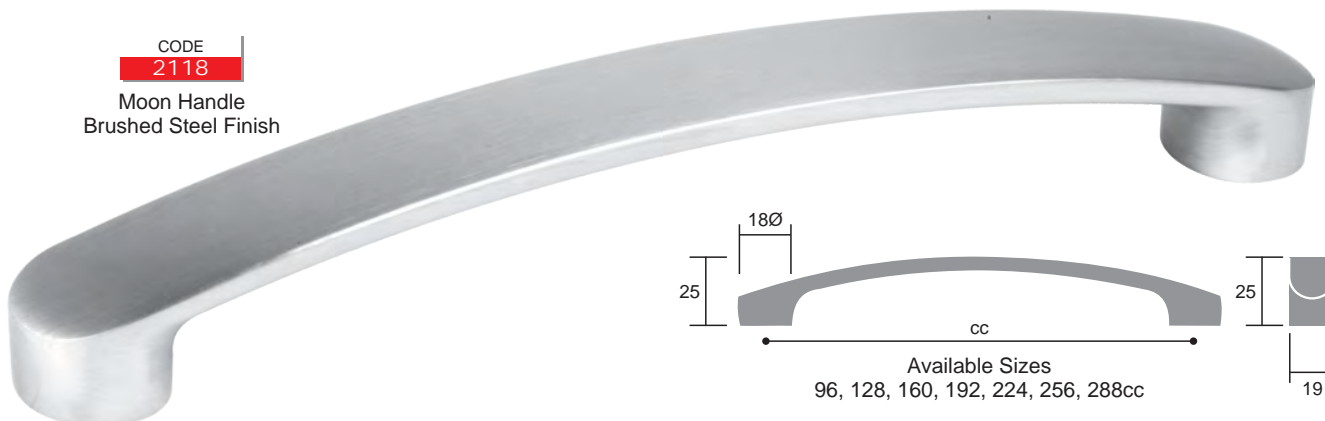

CODE

2118

Moon Handle
Brushed Steel Finish