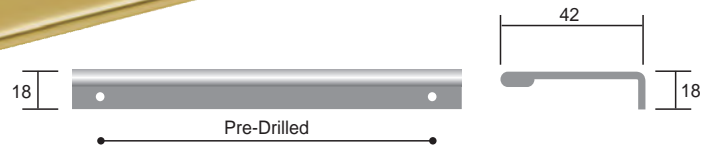

Available Sizes
96, 128, 160, 192, 224, 256, 288, 320cc

CODE
A775

Overlay Handle
Black

Available Sizes
96, 128, 160, 192, 224, 256, 288, 320cc

CODE
A775

Overlay Handle
Satin Brass

Available Sizes
96, 128, 160, 192, 224, 256, 288, 320cc