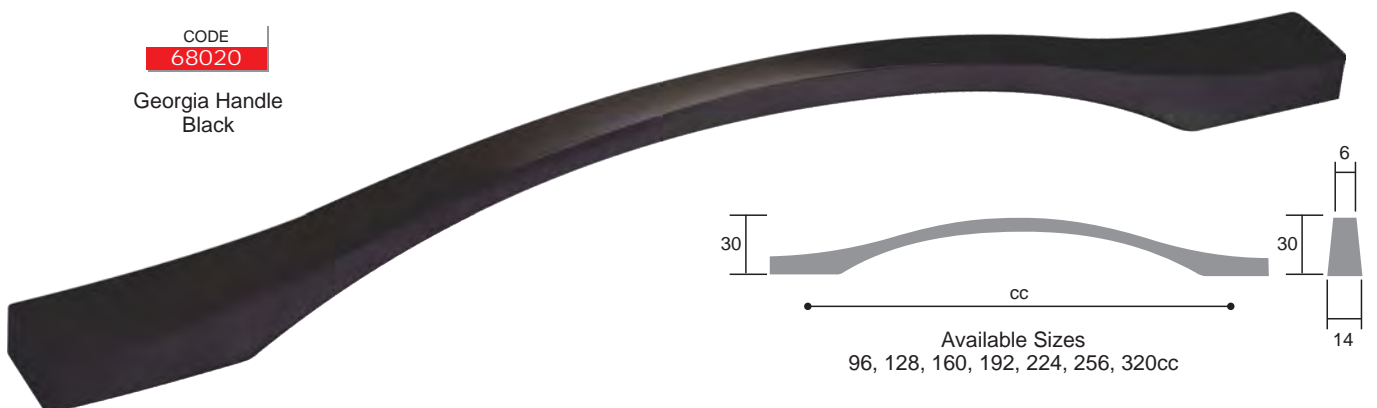

A09Aaron Handle
Black

Aluminium Handles

CODE
A66
Mila Handle
Chrome Plated

CODE
A66
Mila Handle
Brushed Steel Finish

CODE
68020
Georgia Handle
Brushed Steel Finish

CODE
68020
Georgia Handle
Black

Aluminium Handles