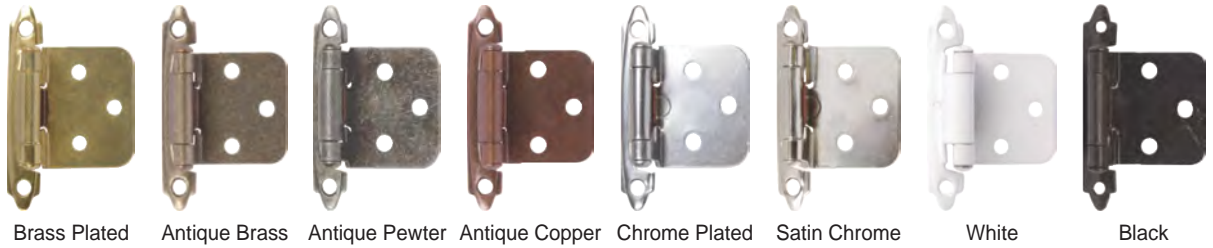

3 Knuckle Self-Closing Hinges

CODE
2001

H70xW45xT1.2mm
(Pairs)