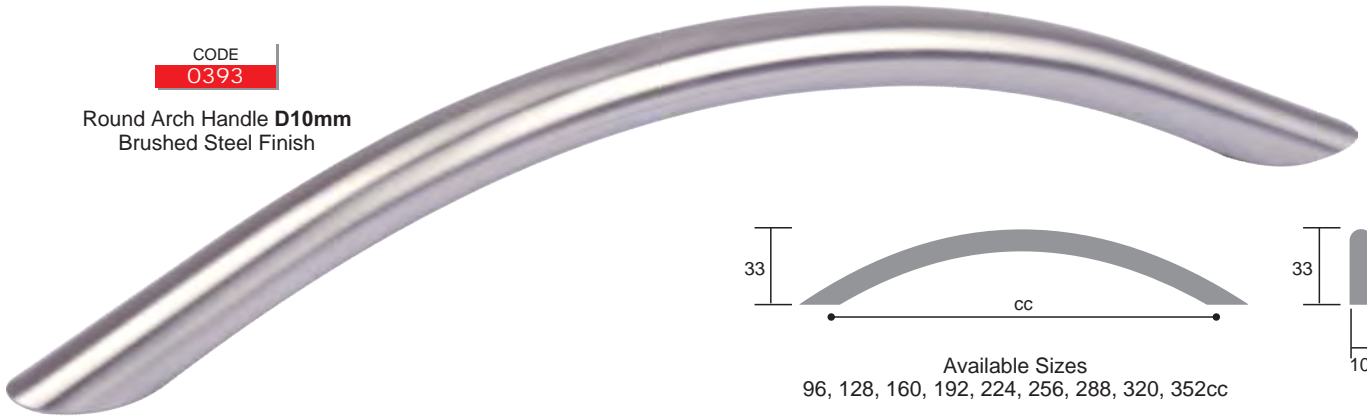

Solid Steel Handles

CODE
0393

Round Arch Handle **D10mm**
Brushed Steel Finish