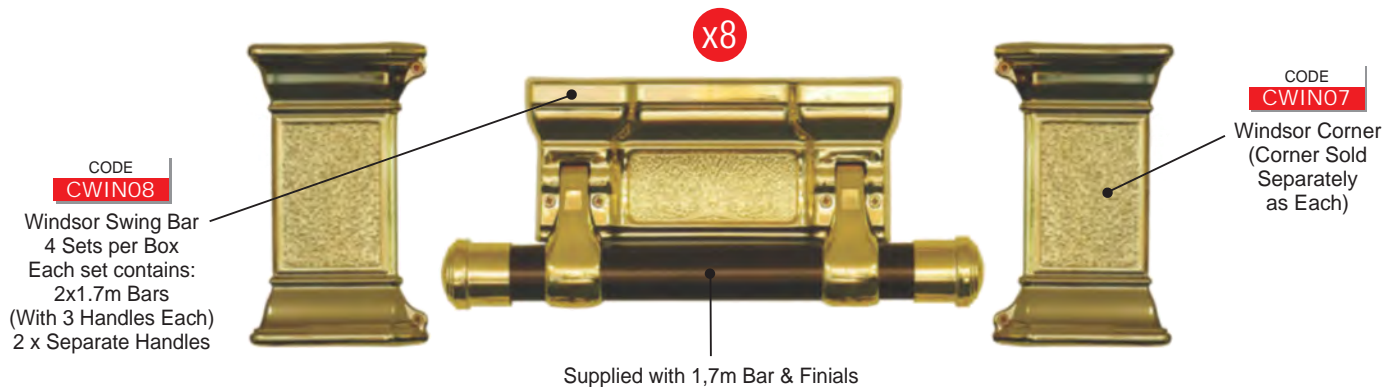

Coffin Handles & Decorations

Each Set Contains: 8 Centre Supports, 4 End Stops, 1 Name Plate, 1 Lily, 1 Rose

Each Set Contains: 4 Handles, 1 Baby Name Plate, 1 Rose, 4 Thumbscrews, 4 Escutcheons

Escutcheon & Thumbscrew