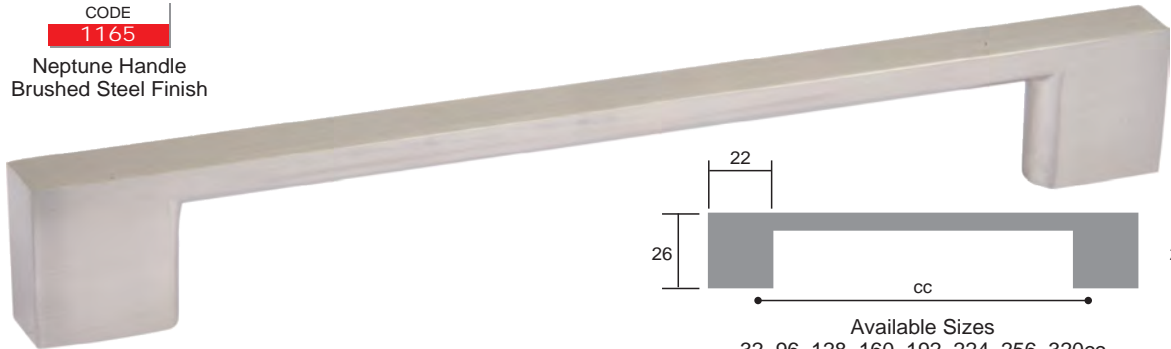

CODE
1165

Neptune Handle
Chrome Plated

HANDLES

Aluminium Handles

CODE
1165
Neptune Handle
Satin Chrome

Available Sizes
32, 96, 128, 160, 192, 224, 256, 320cc

CODE
1165
Neptune Handle
Brushed Steel Finish

Available Sizes
32, 96, 128, 160, 192, 224, 256, 320cc