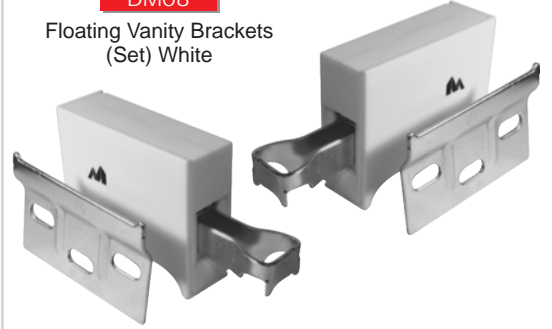

CODE

DM08

Floating Vanity Brackets (Set) White