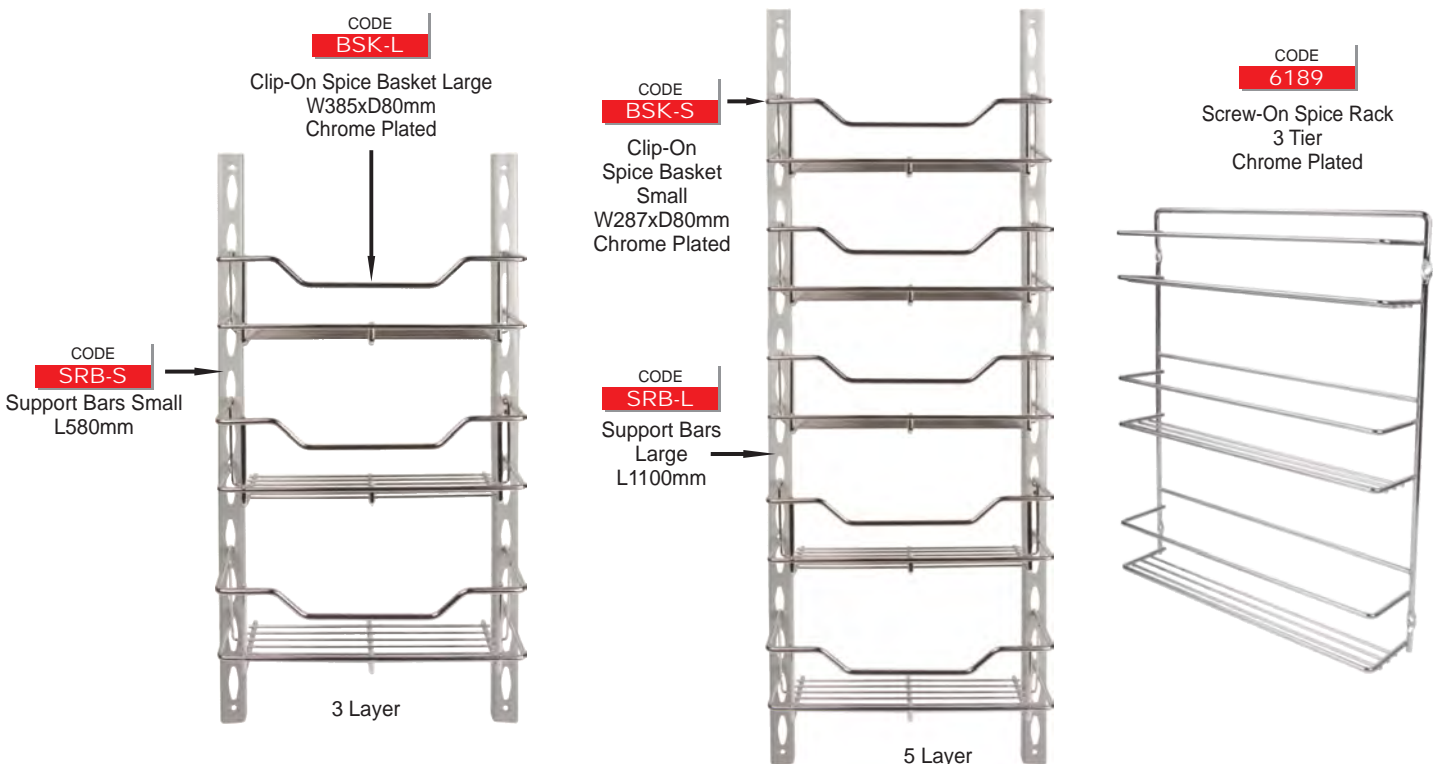

Spice Racks