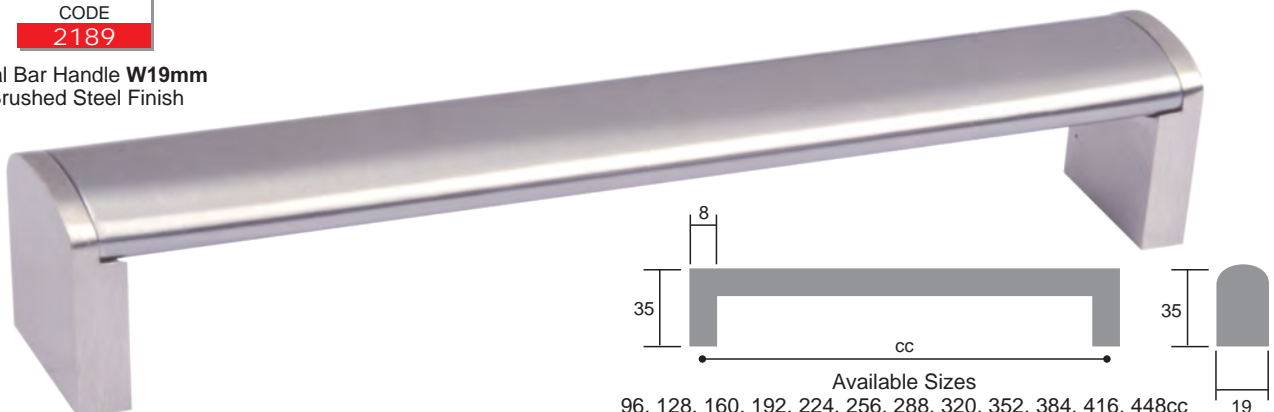

CODE
2187

Roman Bar Handle **D14mm**
Brushed Steel Finish

Available Sizes
96, 128, 160, 192, 224, 256, 288, 320, 352, 384, 416, 448, 1200cc

CODE
2189

Oval Bar Handle **W19mm**
Brushed Steel Finish

Available Sizes
96, 128, 160, 192, 224, 256, 288, 320, 352, 384, 416, 448cc