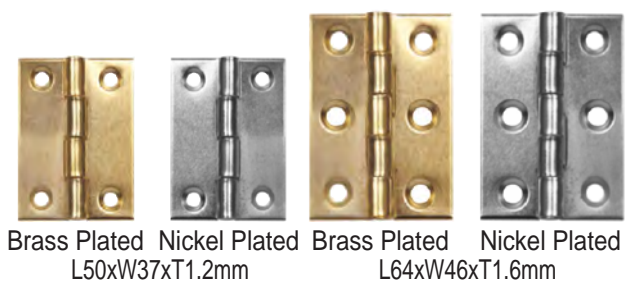

Slide-On Hinges - 26mm (Hinge & Plate)

Glass Door Hinges - 26mm (Hinge & Plate) & Hinge Covers

Hinge Covers

Hinge Repair Kit

CODE
MC210

Kit comprises
2 pre-punched
stainless steel plates
(H90xW46)
12xCSK Chipboard
Screws
Hinge not included

H70xW45xT1.2mm
(Pairs)

5 Knuckle Self-Closing Hinges

CODE
2002

H70xW50xT1.2mm
(Pairs)

Butt Hinges

CODE
480
(Pairs)

No. 5 Hinges

CODE
H5

Brass Plated
Nickel Plated
L65xW32xT1.2mm

Easyfit Hinges

CODE
365

(Pairs)

Brass Plated
Nickel Plated
L40xT1.2mm

CODE
31055

(Pairs)

Brass Plated
Nickel Plated
L55xT1.2mm