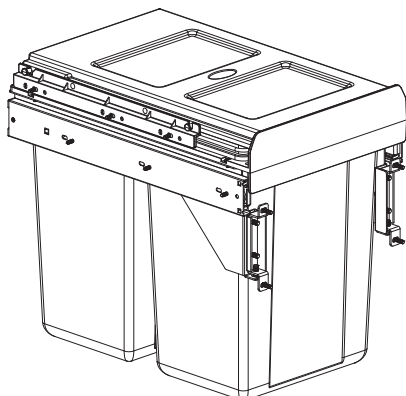

Enviro Bins - Side Mounted

CODE
JC626

Pull Out 2x11 Litre Enviro Bin for 300mm Cabinet
Soft Close Slides - L403xW262xH358

CODE
JC641

Pull Out 2x31 Litre Enviro Bin for 450mm Cabinet
Soft Close Slides - L484xW412xH500mm

CODE
JC636

Pull Out 2x16 Litre Enviro Bin for 400mm Cabinet
Soft Close Slides - L403xW362xH358