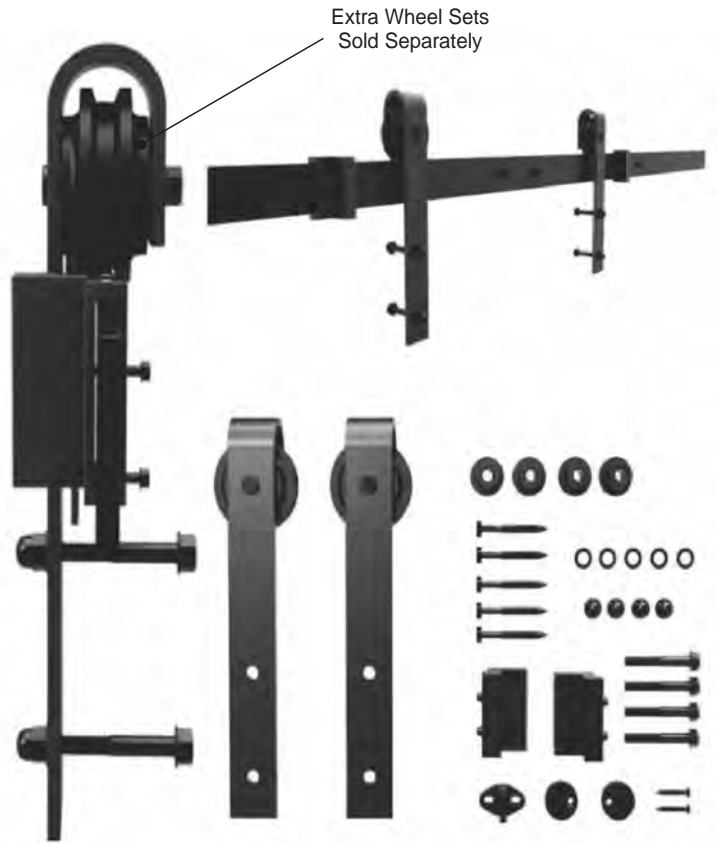

Barn Door Sliding System

CODE
HM5601

Barn Door Handle

Matt Black Finish
(Sold Separately)
L230x30mm
(Front Screw-On)

CODE
HM2007

Barn Door Sliding System Kit, Matt Black Finish, includes:

- Solid 2m Rail with pre-drilled holes
- Bracket & 70mm Wheels
- Rail Spacers
- Hidden Guide
- Nuts, Bolts
- Allen Key
- Anti-Jump Stoppers