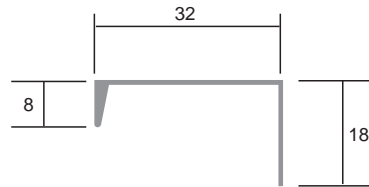

CODE

492

Overlay Handle
Black