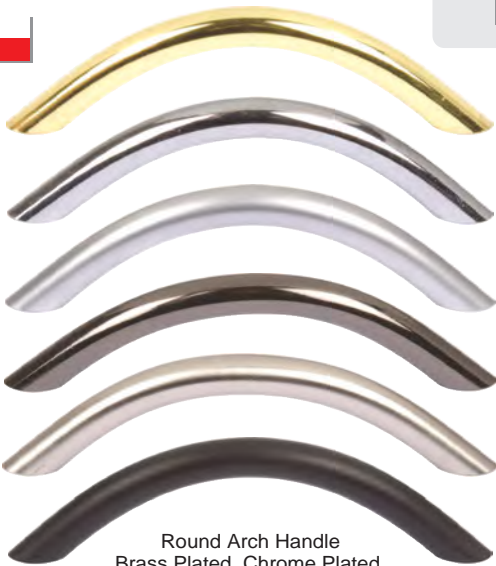

CODE
36635

Rose Handle
Brass Plated, Chrome Plated, Antique Brass

Handles 96cc

CODE
0393

Round Arch Handle
Brass Plated, Chrome Plated, Satin Chrome, Nickel Black, Brushed Steel, Black

CODE
0604

Whalebone Handle
Brass Plated, Chrome Plated, Satin Chrome, Nickel Black, Brushed Steel, Black

CODE
0016

Swing Handle
Brass Plated, Chrome Plated, Satin Chrome, Nickel Black, Brushed Steel

CODE
A019

Closed Dolphin Handle
Brass Plated, Chrome Plated, Satin Chrome, Nickel Black, Brushed Steel

Handles 96cc