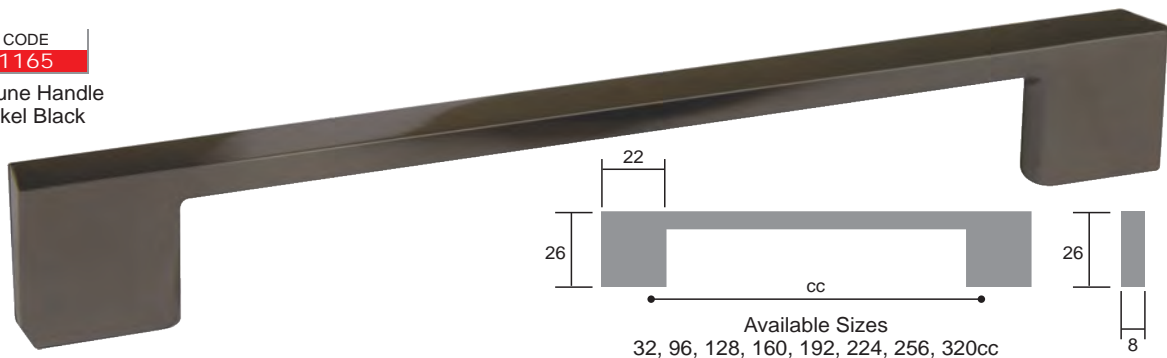

CODE
1165

Neptune Handle
Nickel Black