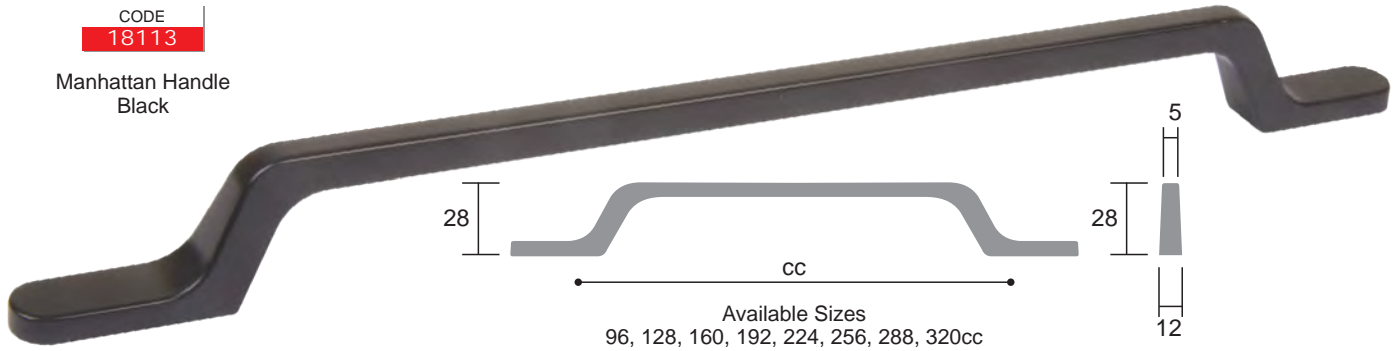

CODE
18113

Manhattan Handle
Black