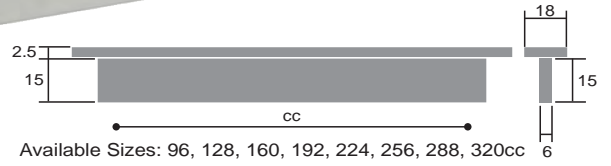

Aluminium Handles

CODE
D199

Bauhaus Handle
Brushed Steel