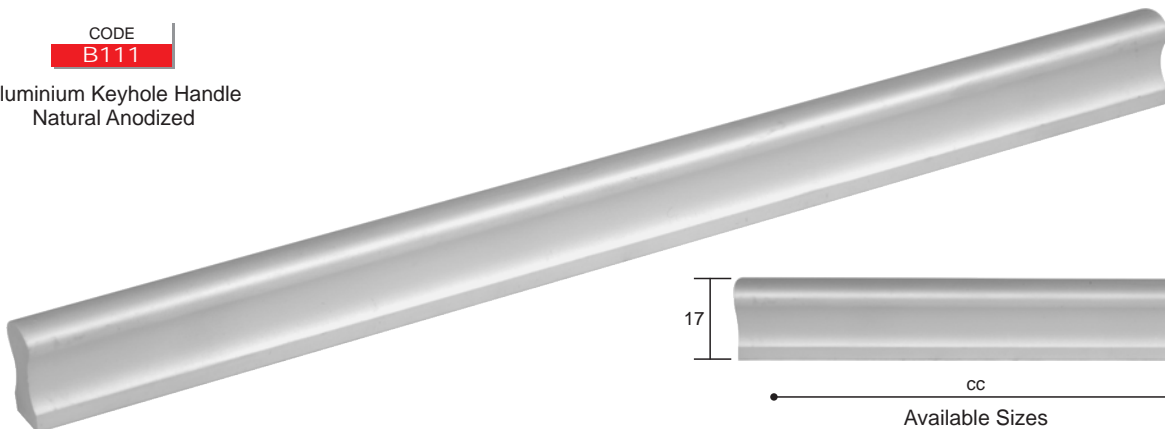

Available Sizes
96, 128, 160, 192, 224, 256, 288, 320cc