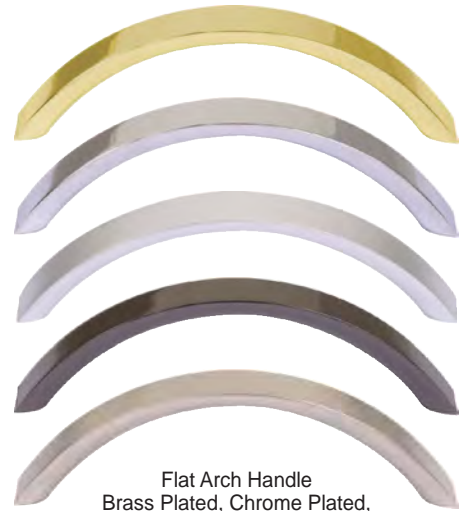

Flat Arch Handle
Brass Plated, Chrome Plated,
Satin Chrome, Nickel Black,
Brushed Steel

CODE
1876