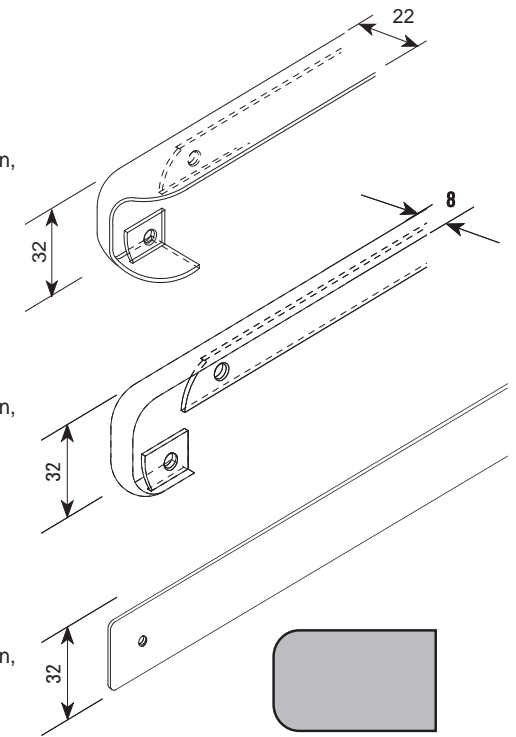

CODE
RWT

Squareline Postform C-Joint
Available Sizes 600, 900mm
Espresso Black, Mocha Dark Brown,
Cappuccino Brown, Caramel
Frappuccino, Ice Aluminium Grey,
Latté White

CODE
RWT

Squareline Postform T-Joint
Available Sizes 600, 900mm
Espresso Black, Mocha Dark Brown,
Cappuccino Brown, Caramel,
Frappuccino, Ice Aluminium Grey,
Latté White

CODE
RWT

Squareline Postform End Trim
Available Sizes 600, 900mm
Espresso Black, Mocha Dark Brown,
Cappuccino Brown, Caramel,
Frappuccino, Ice Aluminium Grey,
Latté White