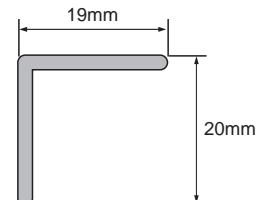

Barn Door Sliding System

CODE
HM5601

Barn Door Handle

Matt Black Finish
(Sold Separately)
L230x30mm
(Front Screw-On)

CODE
HM2007

Barn Door Sliding System Kit, Matt Black Finish, includes:

- Solid 2m Rail with pre-drilled holes
- Bracket & 70mm Wheels
- Rail Spacers
- Hidden Guide
- Nuts, Bolts
- Allen Key
- Anti-Jump Stoppers

Aluminium Profiles

CODE
SDS035

U-Channel, 19mm x 2.5m

Natural Aluminium

CODE
SDS037

H-Channel, 19mm x 2.5m

Natural Aluminium

CODE
SDS039

L-Profile, 19mm x 2.5m

Natural Aluminium

CODE
SDS036

U-Channel, 16mm x 2.5m

Black

CODE
SDS038

H-Channel, 16mm x 2.5m

Black

CODE
SDS040

L-Profile, 25mm x 2.5m

Black