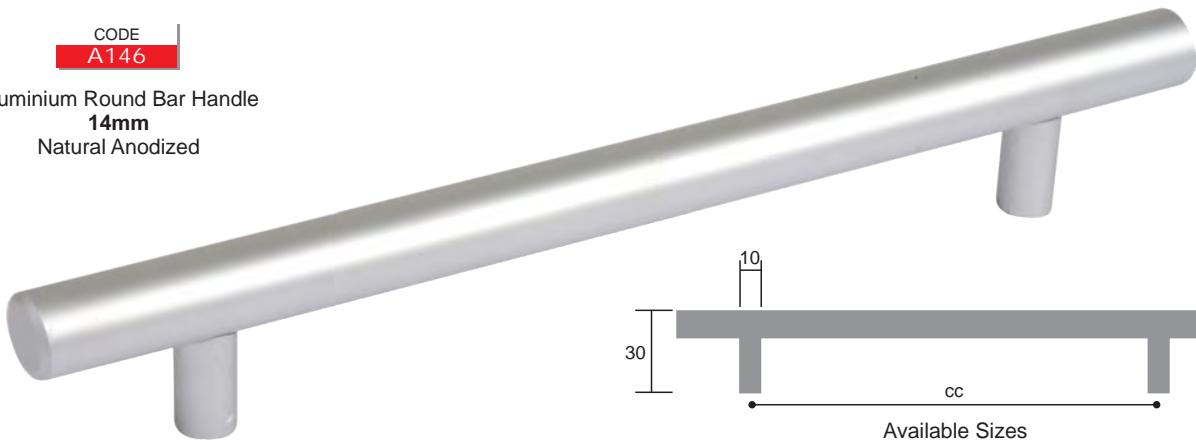

Available Sizes
96, 128, 160, 192, 224, 256, 288, 320cc

CODE
5045

Aluminium Balloon Handle
Natural Anodized