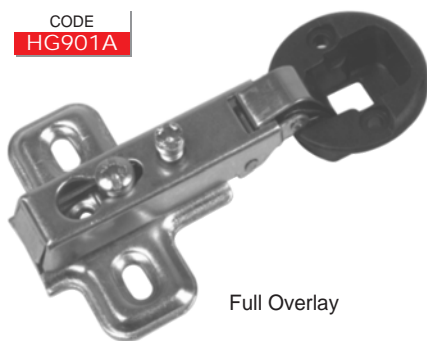

CODE S165
165°

Universal Base Plates (Base Plates are Interchangeable)

CODE BASE
Plate 2 Hole With Euro Screws

CODE BASE4
Plate 4 Hole

CODE BASE3D
Plate 3D

Soft Close Slide-On Hinges – 35mm, 4 Hole Plate (45cc configuration) (Hinge & Plate) (Economy)

Slide-On Hinges - 26mm (Hinge & Plate)

Glass Door Hinges - 26mm (Hinge & Plate) & Hinge Covers

Hinge Covers

Hinge Repair Kit

CODE
MC210

Kit comprises
2 pre-punched
stainless steel plates
(H90xW46)
12xCSK Chipboard
Screws
Hinge not included