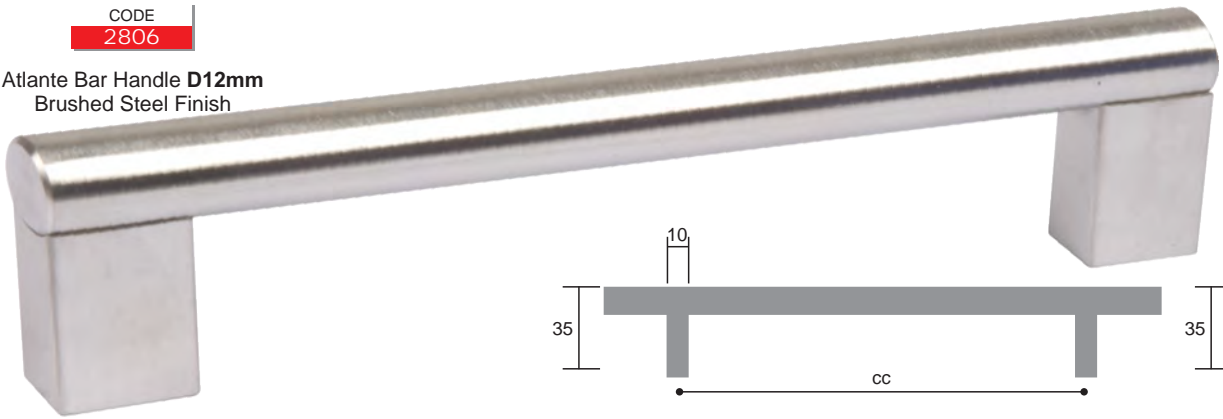

Hollow Stainless Steel Handles

CODE
2806

Atlante Bar Handle **D12mm**
Brushed Steel Finish

Available Sizes
96, 128, 160, 192, 224, 256, 288, 320, 352, 384, 416, 448cc

CODE
2186

Roman Bar Handle **D12mm**
Brushed Steel Finish