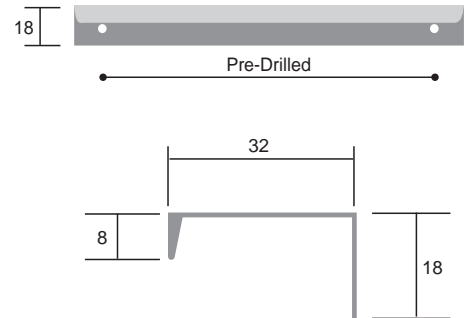

Available Sizes
96, 128, 160, 192, 224, 256, 288, 320cc

CODE
7018

Overlay Handle
Natural Anodized

Available Sizes
96, 128, 160, 192, 224, 256, 288, 320cc

CODE
7018

Overlay Handle
Black

Available Sizes
96, 128, 160, 192, 224, 256, 288, 320cc