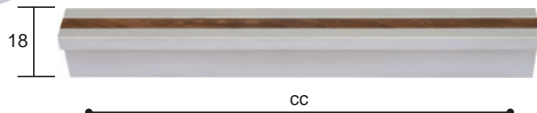

Available Sizes
96, 128, 160, 192, 224, 256, 288, 320cc