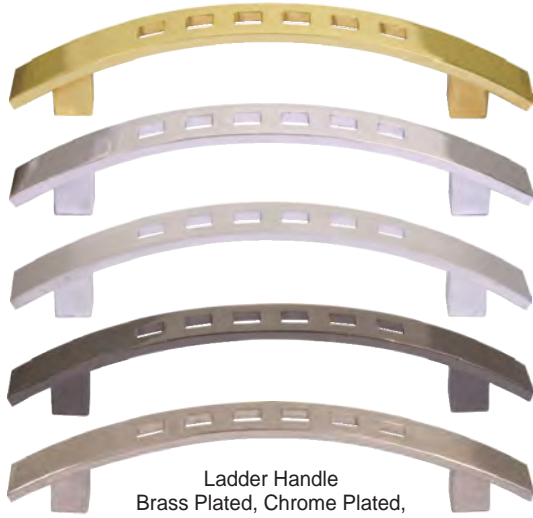

CODE
0639

Stipple Handle
Brass Plated, Chrome Plated,
Satin Chrome, Nickel Black,
Brushed Steel

CODE
0639-L

Light Stipple Handle
Brass Plated, Chrome Plated,
Satin Chrome, Nickel Black,
Brushed Steel

CODE
0445

Bow Handle
Brass Plated, Chrome Plated,
Satin Chrome, Nickel Black,
Brushed Steel

CODE
39993

Flat Arch Handle
Brass Plated, Chrome Plated,
Satin Chrome, Nickel Black,
Brushed Steel

CODE
1876

Dice Handle
Brass Plated, Chrome Plated,
Satin Chrome, Nickel Black,
Brushed Steel

CODE
1012

Galaxy Handle
Brass Plated, Chrome Plated,
Satin Chrome, Nickel Black,
Brushed Steel

Handles 96cc

CODE
1064

Ladder Handle
Brass Plated, Chrome Plated,
Satin Chrome, Nickel Black,
Brushed Steel

CODE
33038