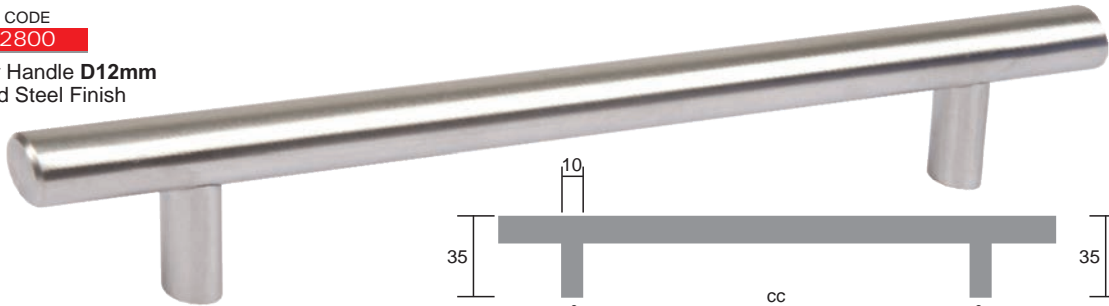

Available Sizes
96, 128, 160, 192, 224, 256, 288, 320, 352, 384, 416, 448cc

CODE
2800

Round Bar Handle **D12mm**
Nickel Black

Available Sizes
96, 128, 160, 192, 224, 256, 288, 320, 352, 384, 416, 448cc

CODE
2800