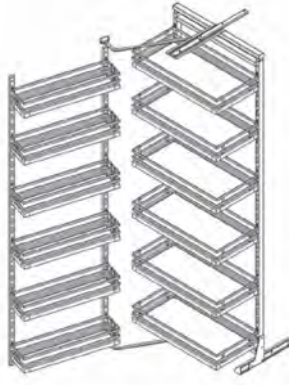

Pull Out Pantry Organiser

CODE

J012

Pull Out Pantry
SC 6 Basket Black

300 Cabinet:
W250xD463xH1700-2000mm

400 Cabinet:
W350xD463xH1700-2000mm

450 Cabinet
W400xD463xH1700-2000mm

Pull Out Ladder Storage