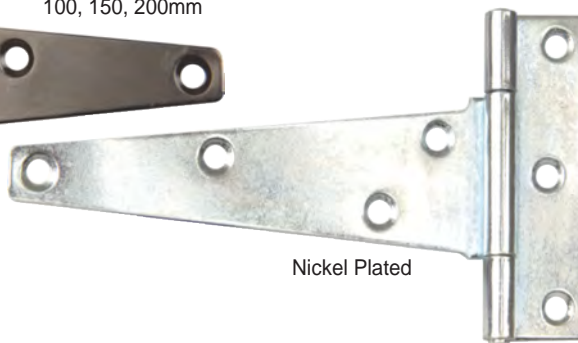

Mortice Hinges

CODE
205

Solid Brass

D10mm

D12mm

D14mm

T-Hinges

CODE
L0115

Available Sizes
100, 150, 200mm

Black

Nickel Plated

Bomber Hinges

CODE
BH

Double Action
201 Stainless
Steel

Available Sizes
150, 200mm
(Pairs)

Slam Locks	Mortice Locks	Drawer Locks	2 Turn Lock
------------	---------------	--------------	-------------