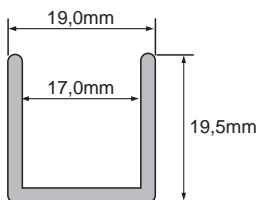

Barn Door Sliding System

CODE
HM5601

Barn Door Handle

Matt Black Finish
(Sold Separately)
L230x30mm
(Front Screw-On)

CODE
HM2007

Barn Door Sliding System Kit, Matt Black Finish, includes:

- Solid 2m Rail with pre-drilled holes
- Bracket & 70mm Wheels
- Rail Spacers
- Hidden Guide
- Nuts, Bolts
- Allen Key
- Anti-Jump Stoppers

Aluminium Profiles

CODE
SDS035

U-Channel, 19mm x 2.5m

Natural Aluminium

CODE
SDS037

H-Channel, 19mm x 2.5m

Natural Aluminium

CODE
SDS039

L-Profile, 19mm x 2.5m

Natural Aluminium

CODE
SDS036

U-Channel, 16mm x 2.5m

Black

CODE
SDS038

H-Channel, 16mm x 2.5m

Black

CODE
SDS040

L-Profile, 25mm x 2.5m

Black