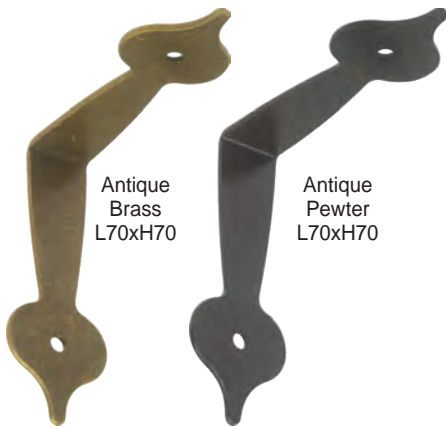

Knob AB 32mm

CODE
H225

Handle AB
76cc

Handles 85cc

CODE
L0194

Antique Brass
L130xH15

Antique Pewter
L130xH15

CODE
L0125

Antique Brass
L100xH45

Antique Pewter
L100xH45

Corner Brackets

CODE
L2854

Antique Brass
L70xH70

Antique Pewter
L70xH70

Hinges

CODE
L2643