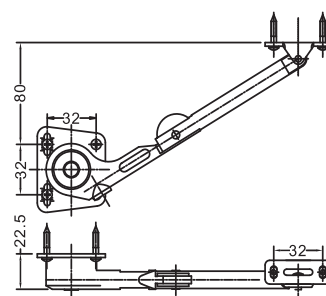

Nickel Plated

Folding Stay
Sold in Pairs (Left & Right)
Available Sizes
L115, 152, 230mm

CODE
L780

Soft Down Stay
Left or Right
Available
Nickel Plated