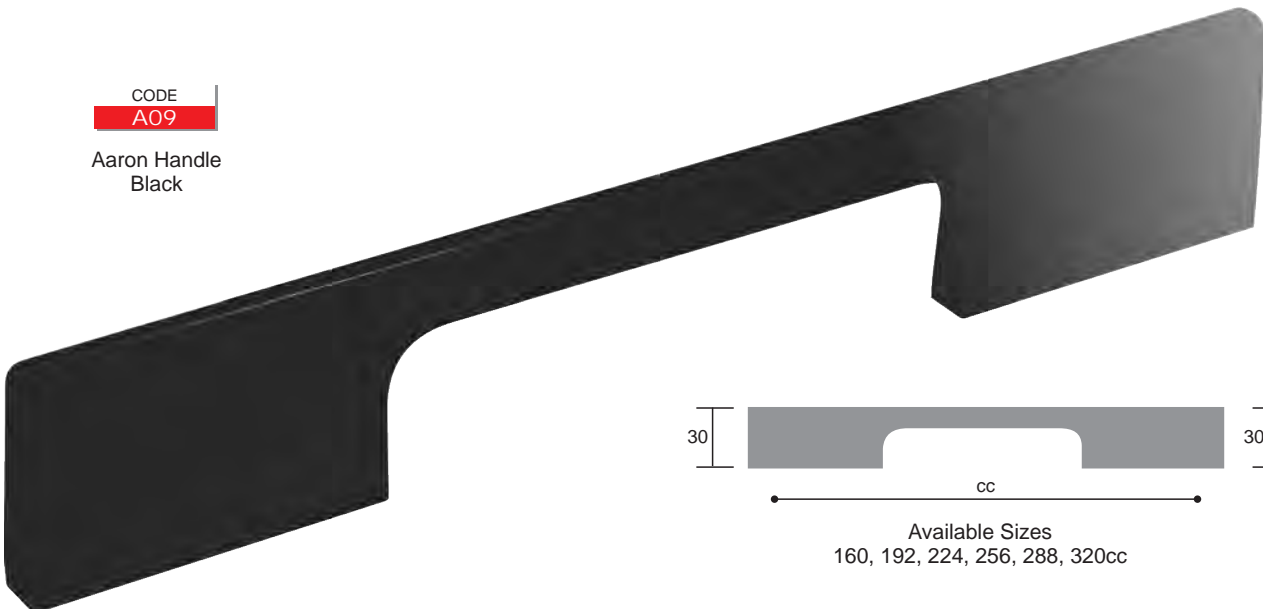

CODE

A09

Aaron Handle
Black