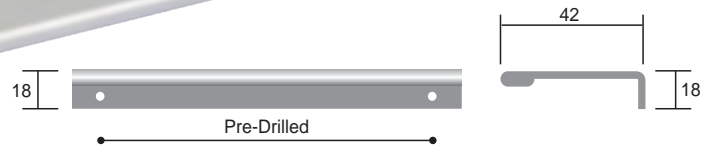

CODE
A775

Overlay Handle
Chrome Plated

Available Sizes
96, 128, 160, 192, 224, 256, 288, 320cc

CODE
A775

Overlay Handle
Satin Chrome

Available Sizes
96, 128, 160, 192, 224, 256, 288, 320cc

CODE
A775

Overlay Handle
Brushed Steel Finish