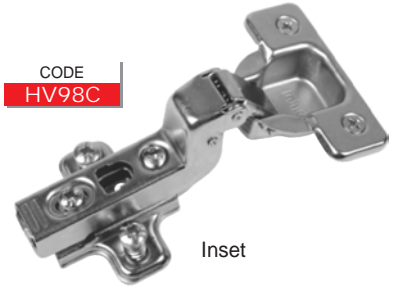

Slide-On Hinges - 35mm, 4 Hole Plate (Hinge & Plate) 30°, 90° & 135°

Slide-On Hinges - 35mm, 4 Hole Plate (Hinge & Plate) 45°

270° Hinge - 35mm

Soft Close Clip-On Hinges - 35mm, 4 Hole Plate (45cc configuration) 45°, 90°, 135° & 165°

Interchangeable Clip-On Hinge Series - 35mm, 2 Hole Plate (45cc configuration) with Euro Screws & Dowels (Hinge & Plate)

Available in Standard or Soft Close

CODE HV98A

Full Overlay

CODE HV98B

Half Overlay

CODE HV98C

Inset

Interchangeable Clip-On Hinge Series - 35mm, (48cc configuration) with Euro Screws & Dowels (Hinge & Plate)

Standard Close

CODE N18
Full Overlay

CODE N19
Half Overlay

CODE N20
Inset

CODE N45
45°

CODE N90
90°