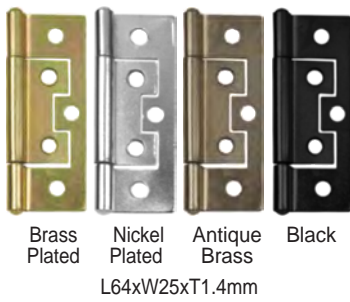

Slide-On Hinges - 26mm (Hinge & Plate)

Glass Door Hinges - 26mm (Hinge & Plate) & Hinge Covers

Hinge Covers

Hinge Repair Kit

CODE
MC210

Kit comprises
2 pre-punched
stainless steel plates
(H90xW46)
12xCSK Chipboard
Screws
Hinge not included

Flush Hinges

CODE
26638

CODE
26650

CODE
266100

CODE
26664

CODE
26676

3 Knuckle Self-Closing Hinges

CODE
2001

Brass Plated
Nickel Plated
L65xW32xT1.2mm

Easyfit Hinges

CODE
365

(Pairs)

Brass Plated
Nickel Plated
L40xT1.2mm

CODE
31055

(Pairs)

Brass Plated
Nickel Plated
L55xT1.2mm