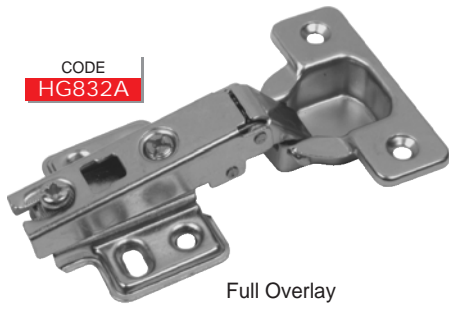

Soft Close Slide-On Hinges - 35mm, 4 Hole Plate (45cc configuration) (Hinge & Plate)