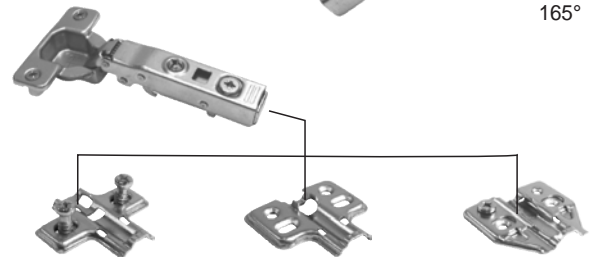

Inset

Interchangeable Clip-On Hinge Series - 35mm, (48cc configuration) with Euro Screws & Dowels (Hinge & Plate)

Standard Close

CODE N18
Full Overlay

CODE N19
Half Overlay

CODE N20
Inset

CODE N45
45°

CODE N90
90°

CODE S165
165°

Universal Base Plates (Base Plates are Interchangeable)

CODE BASE
Plate 2 Hole With Euro Screws

CODE BASE4
Plate 4 Hole

CODE BASE3D
Plate 3D

Soft Close Slide-On Hinges – 35mm, 4 Hole Plate (45cc configuration) (Hinge & Plate) (Economy)

Slide-On Hinges - 26mm (Hinge & Plate)

Glass Door Hinges - 26mm (Hinge & Plate) & Hinge Covers

Hinge Covers

Hinge Repair Kit

CODE
MC210

Kit comprises
2 pre-punched
stainless steel plates
(H90xW46)
12xCSK Chipboard
Screws
Hinge not included