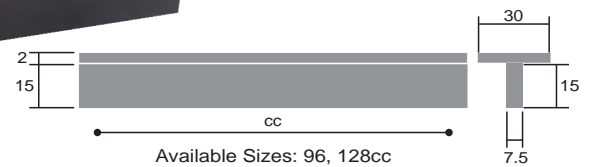

CODE
6221

Modena Handle
Black