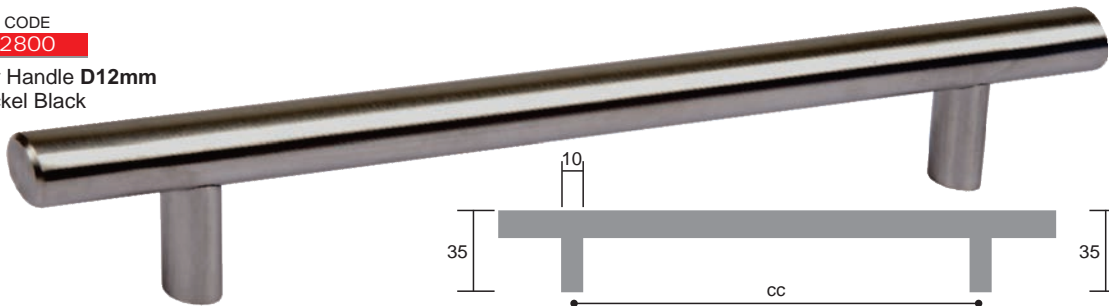

Available Sizes
96, 128, 160, 192, 224, 256, 288, 320, 352, 384, 416, 448cc

CODE
2800

Round Bar Handle **D12mm**
Nickel Black

Available Sizes
96, 128, 160, 192, 224, 256, 288, 320, 352, 384, 416, 448cc

CODE
2800