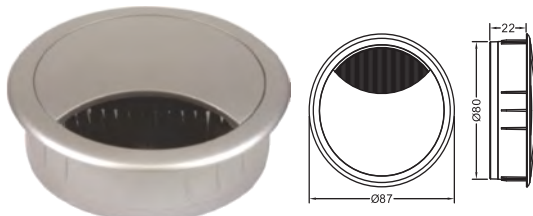

White

Black

Light Grey

Dark Grey

CODE
737SC

Wire Management
D80/87mm
Satin Chrome