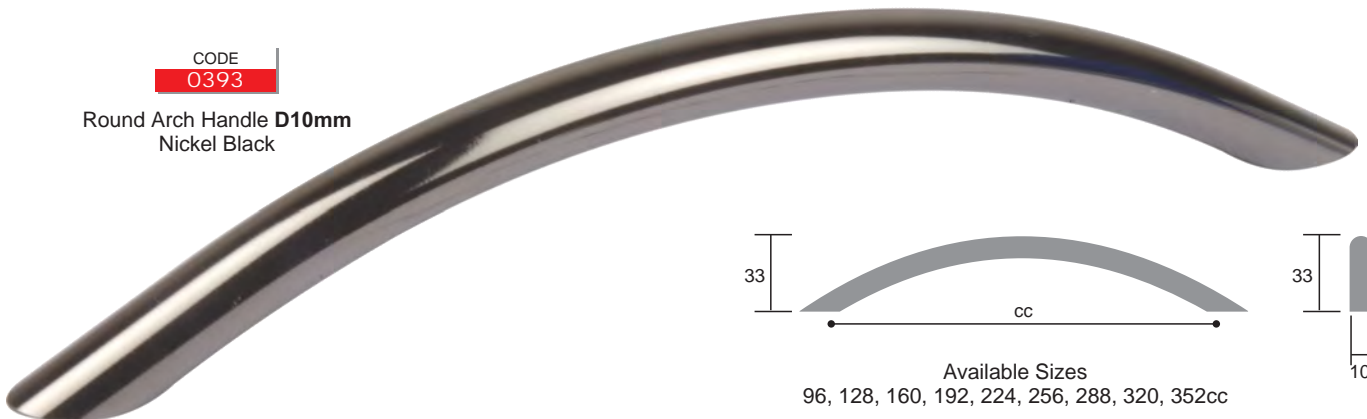

Available Sizes
96, 128, 160, 192, 224, 256, 288, 320, 352,
384, 416, 448, 480, 512cc

Solid Steel Handles

CODE
0393

Round Arch Handle **D10mm**
Brushed Steel Finish

CODE
0393

Round Arch Handle **D10mm**
Nickel Black