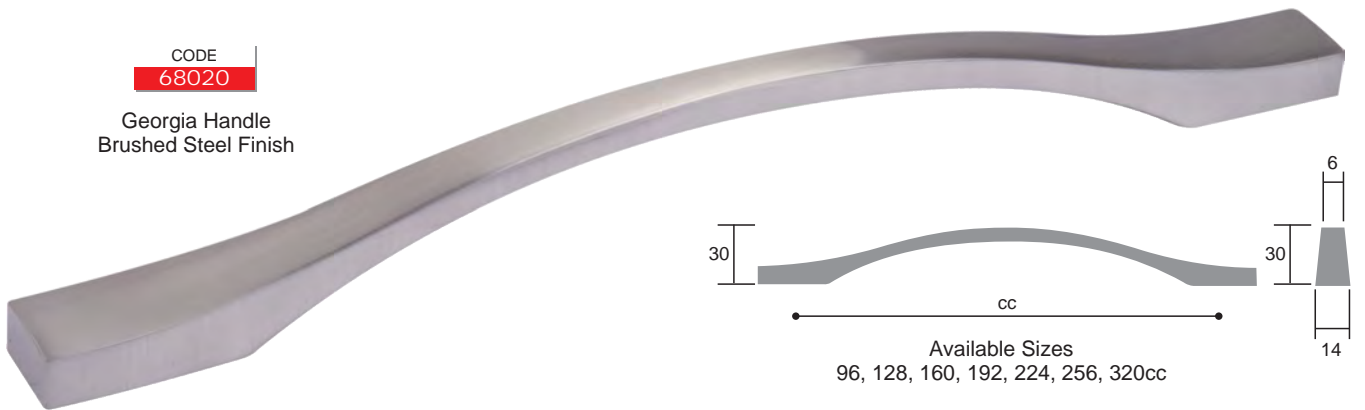

A09Aaron Handle
Black

Aluminium Handles

CODE
A66
Mila Handle
Chrome Plated

CODE
A66
Mila Handle
Brushed Steel Finish

CODE
68020
Georgia Handle
Brushed Steel Finish

CODE
68020
Georgia Handle
Black

Aluminium Handles