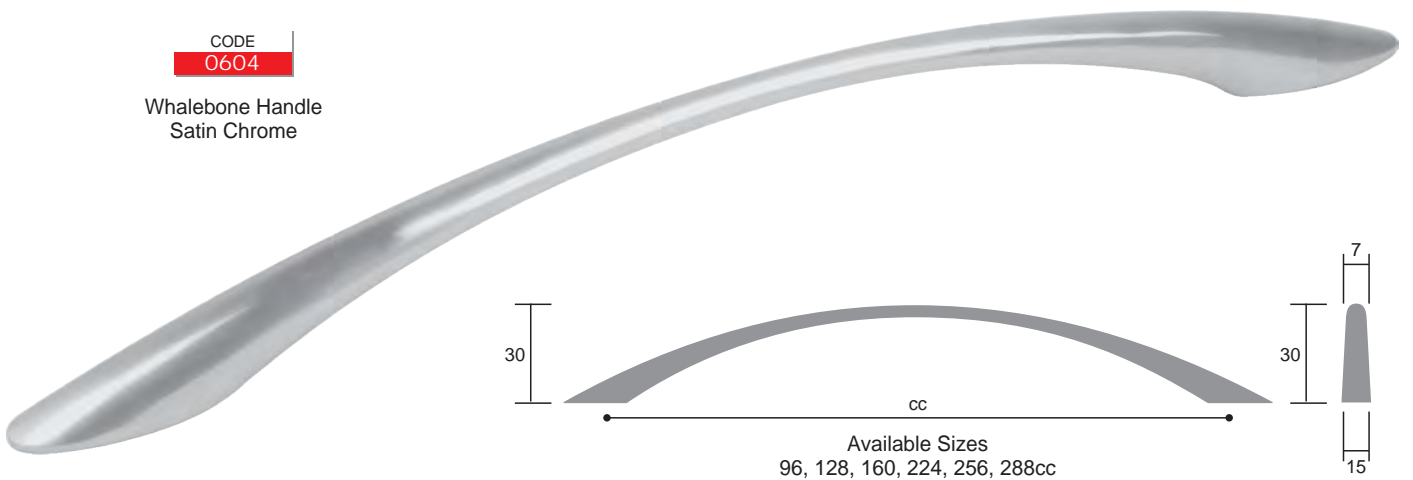

0604

Whalebone Handle
Nickel Black

CODE

0604

Whalebone Handle
Satin Chrome

Zinc Handles

CODE
2516

Cuba Handle
Brushed Steel Finish