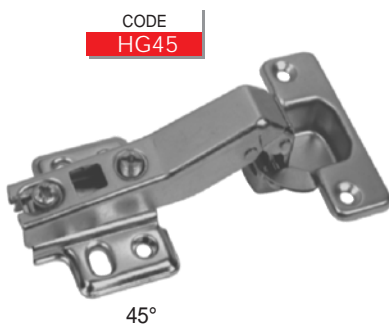

Soft Close Slide-On Hinges - 35mm, 4 Hole Plate (45cc configuration) (Hinge & Plate)

Slide-On Hinge - 35mm, 4 Hole Plate (45cc configuration) (Hinge & Plate) 165°

Frame Hinge - 35mm (Hinge & Plate)

Reverse Action Hinge - 35mm (Hinge & Plate)

Slide-On Hinges - 35mm, 4 Hole Plate (Hinge & Plate) 30°, 90° & 135°

Slide-On Hinges - 35mm, 4 Hole Plate (Hinge & Plate) 45°

270° Hinge - 35mm

Soft Close Clip-On Hinges - 35mm, 4 Hole Plate (45cc configuration) 45°, 90°, 135° & 165°

Interchangeable Clip-On Hinge Series - 35mm, 2 Hole Plate (45cc configuration) with Euro Screws & Dowels (Hinge & Plate)

Available in Standard or Soft Close

CODE HV98A

Full Overlay

CODE HV98B

Half Overlay

CODE HV98C