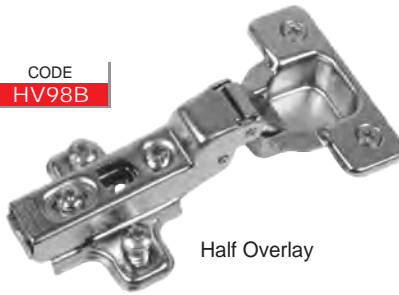

Interchangeable Clip-On Hinge Series - 35mm, 2 Hole Plate (45cc configuration) with Euro Screws & Dowels (Hinge & Plate)

Available in Standard or Soft Close

CODE HV98A

Full Overlay

CODE HV98B

Half Overlay

CODE HV98C