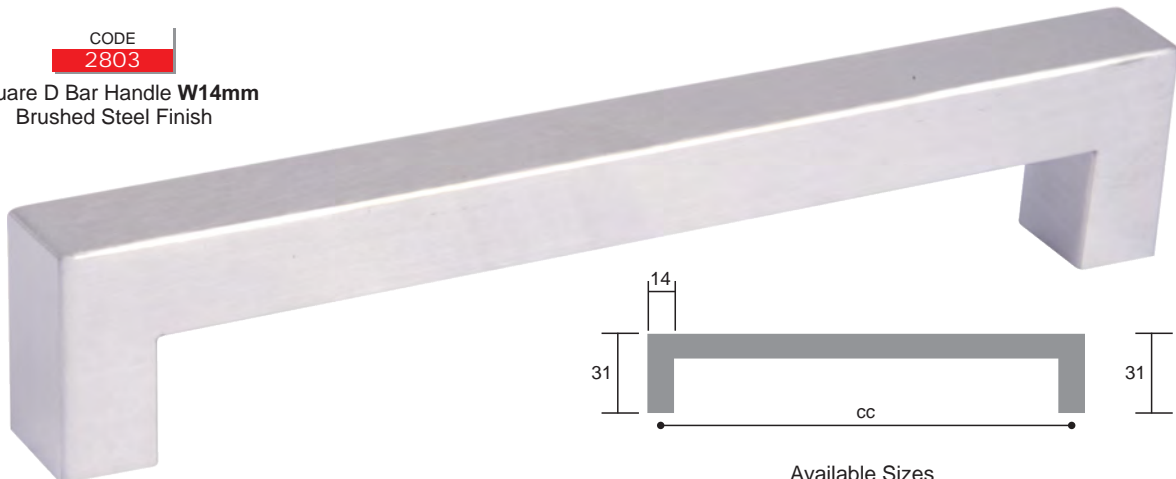

CODE
2803
Square D Bar Handle **W14mm**
Brushed Steel Finish

Available Sizes
96, 128, 160, 192, 224, 256, 288, 320, 352, 384, 416, 448cc