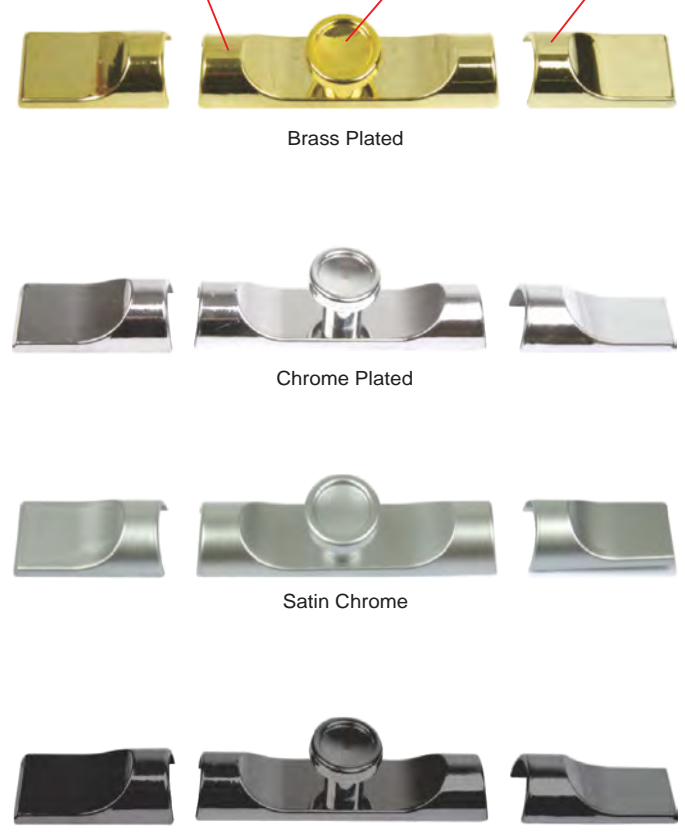

Robe Handle

CODE
PL718

CODE
KP718

CODE
KE718

Brass Plated

Chrome Plated

Satin Chrome

Nickel Black