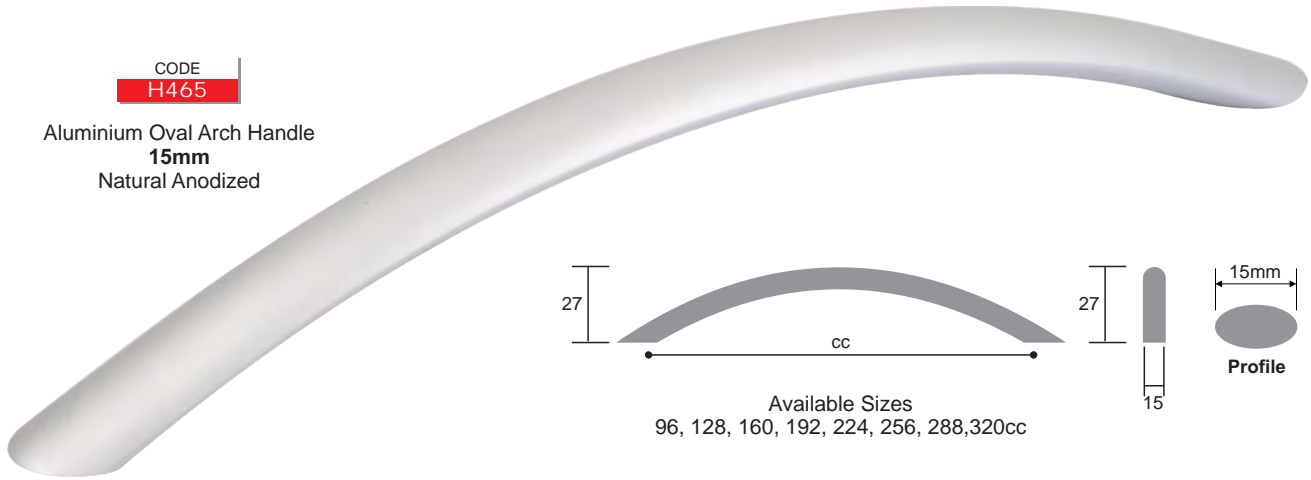

Aluminium Handles

CODE

H465

Aluminium Oval Arch Handle
15mm
Natural Anodized

Available Sizes
96, 128, 160, 192, 224, 256, 288, 320cc

CODE

A6025

Aluminium Round Arch Handle
10mm
Natural Anodized