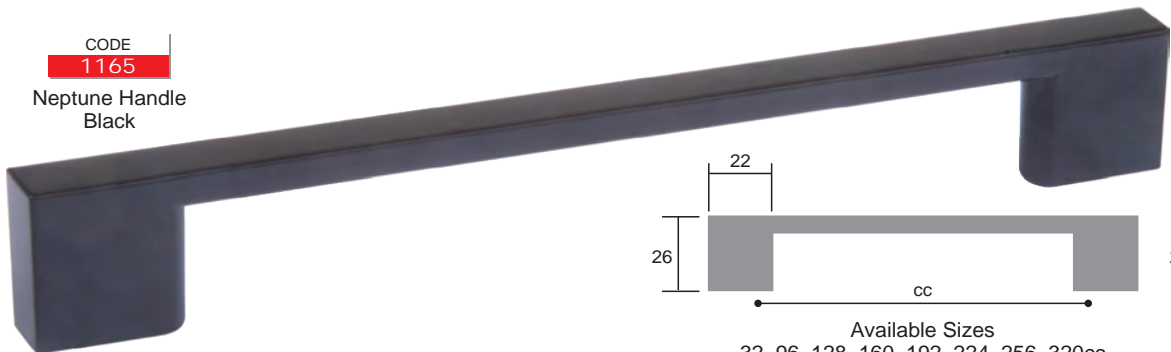

CODE
1165
Neptune Handle
Black

Available Sizes
32, 96, 128, 160, 192, 224, 256, 320cc