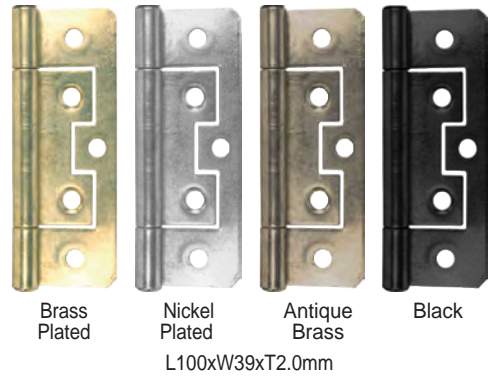

CODE
266100