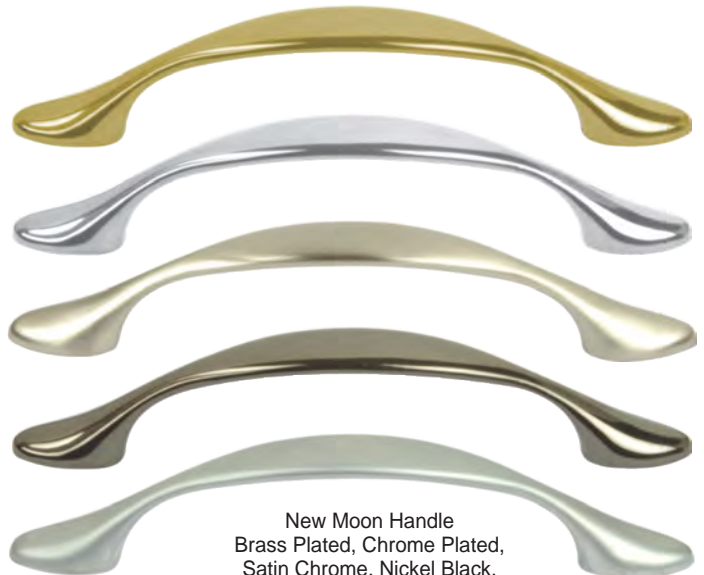

CODE
5501

Tempo Handle
Satin Chrome, Black

Handles 96cc

CODE
0032

Pointed Stipple Handle
Brass Plated, Chrome Plated,
Satin Chrome, Nickel Black,
Brushed Steel

96

CODE
0020

Bridge Handle
Brass Plated, Chrome Plated,
Satin Chrome, Nickel Black,
Brushed Steel

CODE
0730

Elegant Handle
Brass Plated, Chrome Plated,
Satin Chrome, Nickel Black,
Brushed Steel

CODE
1102

Bean Handle
Brass Plated, Chrome Plated,
Satin Chrome, Nickel Black,
Brushed Steel

CODE
B147

New Moon Handle
Brass Plated, Chrome Plated,
Satin Chrome, Nickel Black,
Brushed Steel

Handles 128cc

CODE
B147

New Moon Handle
Brass Plated, Chrome Plated,
Satin Chrome, Nickel Black,
Brushed Steel

128

Handles 128cc

CODE
7170

Striped Handle
Brass Plated, Chrome Plated,
Satin Chrome, Nickel Black,
Brushed Steel