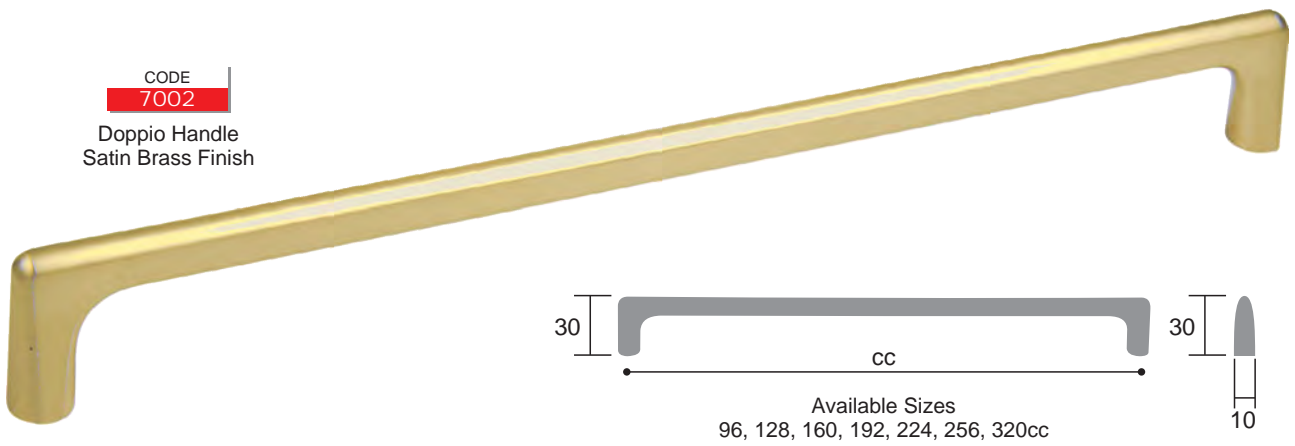

Available Sizes
32, 96, 128, 160, 192, 224, 256, 320cc

Aluminium Handles

CODE

8334

Strap Handle
Brushed Steel Finish

CODE

7002

Doppio Handle
Brushed Steel Finish

CODE

7002

Doppio Handle
Black

CODE

7002

Doppio Handle
Satin Brass Finish

Aluminium Handles

CODE