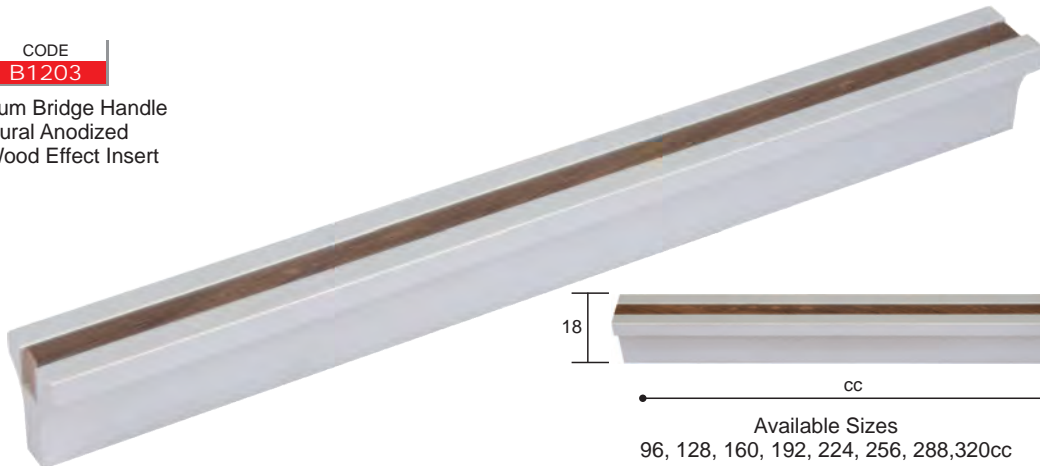

Available Sizes
96, 128, 160, 192, 224, 256, 288, 320cc