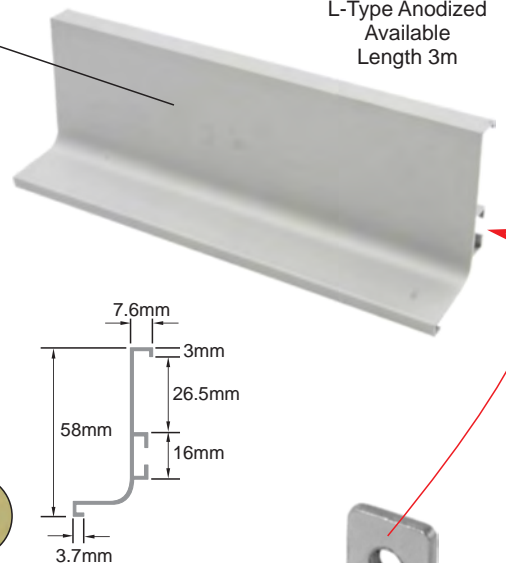

CODE
SDS014
L-Type Anodized Available Length 3m

1. Available Colours
2. Natural Anodized
   - Black
   - White
   - Brushed Steel
   - Satin Brass

Aesthetic, Handle Free Doors