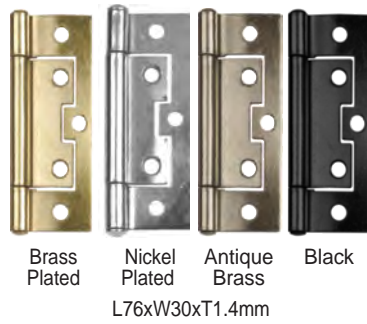

Slide-On Hinges - 26mm (Hinge & Plate)

Glass Door Hinges - 26mm (Hinge & Plate) & Hinge Covers

Hinge Covers

Hinge Repair Kit

CODE
MC210

Kit comprises
2 pre-punched
stainless steel plates
(H90xW46)
12xCSK Chipboard
Screws
Hinge not included

Flush Hinges

CODE
26638

CODE
26650

CODE
266100

CODE
26664

CODE
26676

3 Knuckle Self-Closing Hinges

CODE
2001

Brass Plated
Nickel Plated
L65xW32xT1.2mm

Easyfit Hinges

CODE
365

(Pairs)

Brass Plated
Nickel Plated
L40xT1.2mm

CODE
31055

(Pairs)

Brass Plated
Nickel Plated
L55xT1.2mm