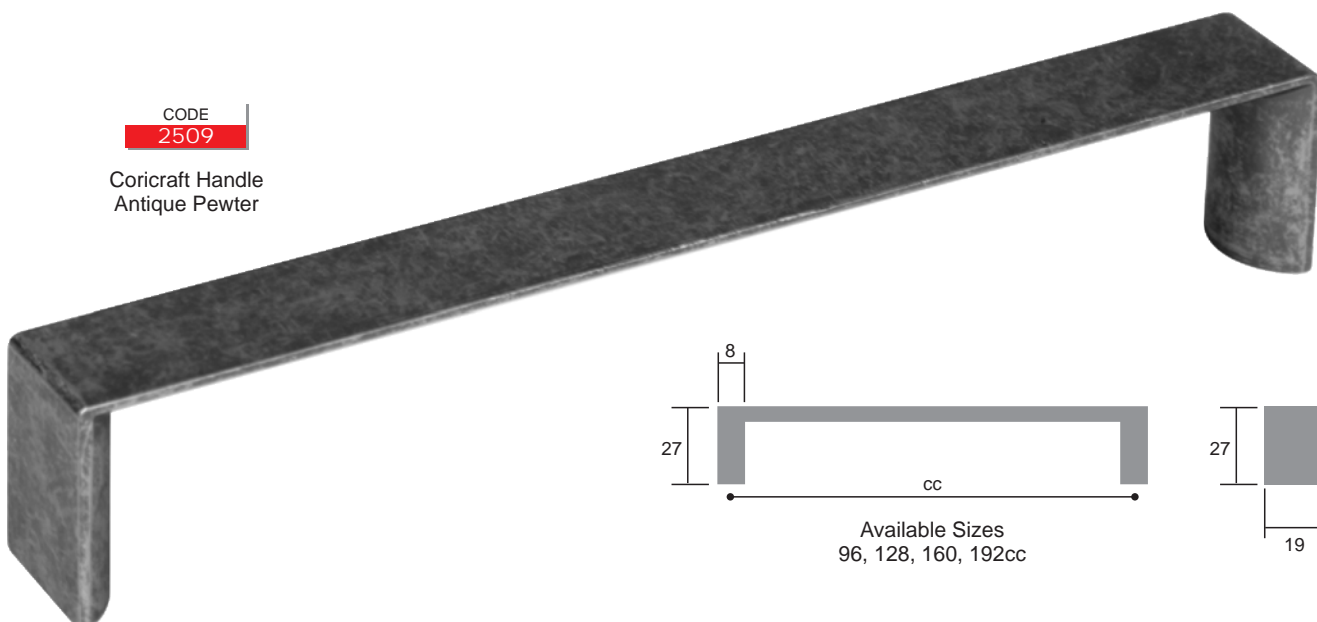

CODE
2509

Coricraft Handle
Antique Pewter