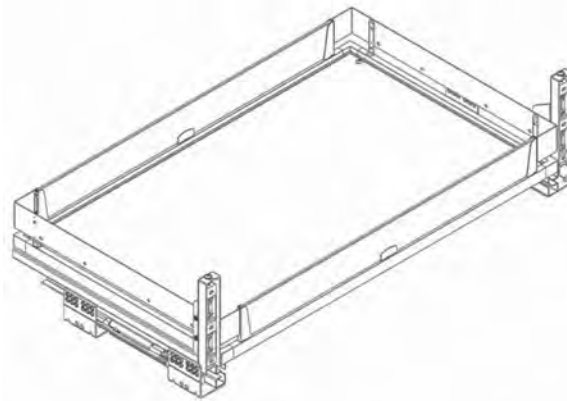

CODE

J007

Vegetable Basket Black

400 Cabinet:
W358xD425xH140mm

450 Cabinet:
W408xD425xH140mm

500 Cabinet:
W458xD425xH140mm

600 Cabinet:
W558xD425xH140mm

900 Cabinet:
W858xD425xH140mm