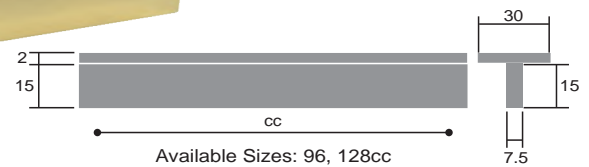

CODE
6221

Modena Handle
Brushed Brass