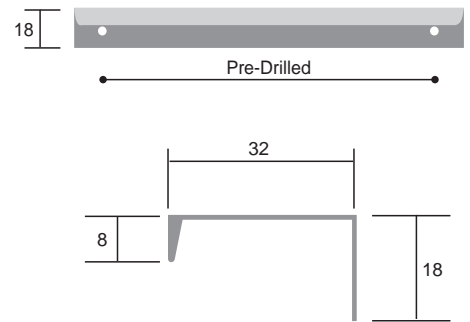

Available Sizes
96, 128, 160, 192, 224, 256, 288, 320cc

CODE
7018

Overlay Handle
Natural Anodized

Available Sizes
96, 128, 160, 192, 224, 256, 288, 320cc

CODE
7018

Overlay Handle
Black

Available Sizes
96, 128, 160, 192, 224, 256, 288, 320cc