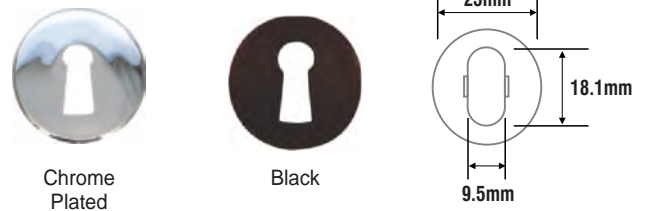

Coffin Handles & Decorations

CODE
CSHE10
Shell M1
Coffin Handle Set

Shell M1 Handle **x6**

Lily
Size: H120xW85mm

Rose
Size: H120xW25mm

Each Set Contains: 6 Handles, 1 Name Plate,
1 Lily, 1 Rose, 6 Thumbscrews, 6 Escutcheons